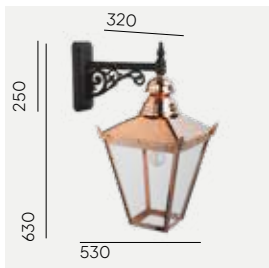

Art	Type of light source
964CO	E27