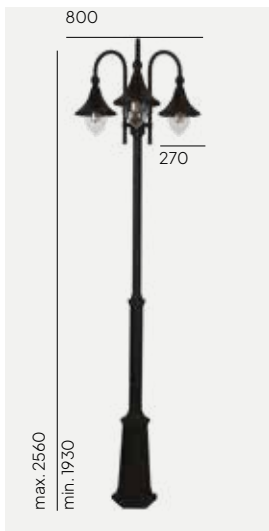

Art	Type of light source
830BL	E27
830WH