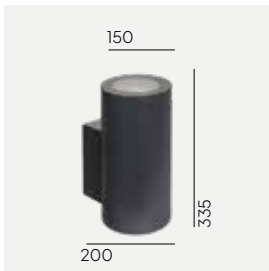

Art	Type of light source	Watt	Luminous flux	Colour temperature	L70/B50	Light control
6406AL	LED	14,6W	39lm	3000K	> 70 000h	DALI2/ NightDim
6406BL						
6406GR						
6406WH						
6426AL			37lm	4000K		
6426BL						
6426GR						
6426WH