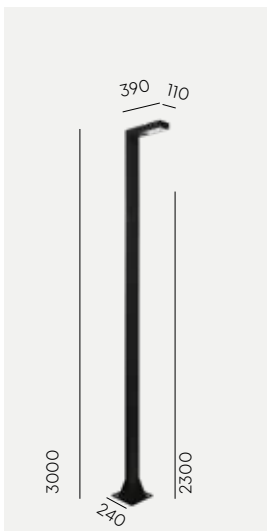

Art	Type of light source	Watt	Luminous flux	Colour temperature	L70/B50	Light control	Lens	
5222AL	LED	19,5W	2667lm	3000K	> 120 000h	DALI2 / NightDim	IESNA type V	
5222BL								
5222GR								
5224AL			2660lm		-	-	-	-
5224BL								
5224GR								
5226AL		2646lm	-		-	> 100 000h	-	IESNA type III
5226BL								
5226GR								
5228AL		19,6W	2666lm		-	> 100 000h	-	-
5228BL								
5228GR								

*All indexes also available in 4000K and 2700K versions.