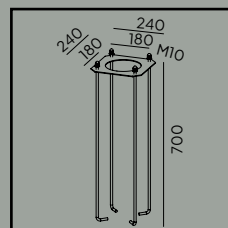

Product Eco-friendly.

Accessories:

Art. 116

Concreting anchor
For 2160 & 2360 height

Art. 117

Anchoring support
For 2160 & 2360 height.

Art. 3091

Concreting anchor