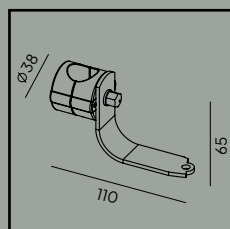

Art. 6729

Head mount