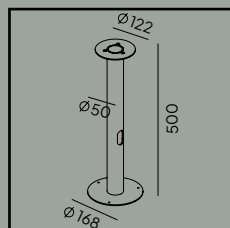

Art. 206

Anchoring support