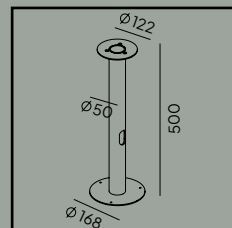

Art. 206

Anchoring support