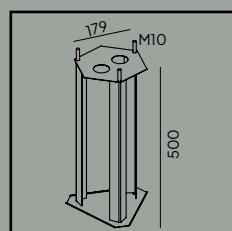

Art. 406

Ground anchor.