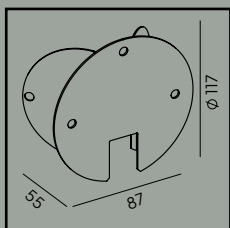

Product Eco-friendly.

Double corrosion protection (galvanising+powder coating).

Accessories:

Art. 153

Corner bracket

Art. 159

Spacer

Art	Type of light source
286BL	E27
286GA	