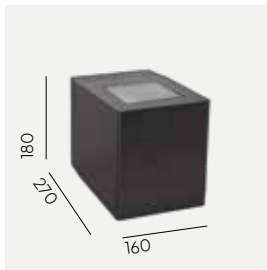

Art	Type of light source	Watt	Luminous flux	Colour temperature	L70/B50	Light control
1952AL	LED	21W	1115lm	3000K	> 102 000h	-
1952GR			1077lm			
5033AL			1077lm	4000K		
5033GR