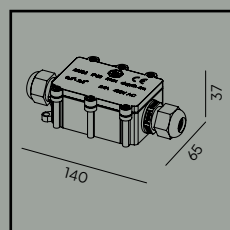

Art. 145

Hermetic 3-track box