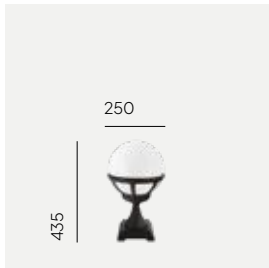

Art	Type of light source
313BL	E27
313WH