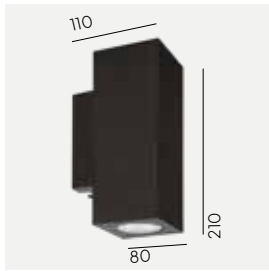

Art	Type of light source	Watt	Luminous flux	Colour temperature	L70/B50	Light control
1730AL	LED GU10	-	-	-	-	-
1730BL						
1730GR						
1730WH						
1731AL	LED	7,8W	420lm	2700K	40 000h	Dimmable
1731BL						
1731GR						
1731WH						
1732AL						
1732BL						
1732GR						
1732WH						
5152AL	LED	16W	1350lm	4000K	> 50 000	Dimmable
5152BL						
5152GR						
5152WH						
5152WH