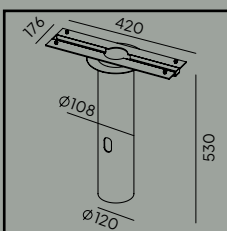

Accessories:

Art. 209

Concreting anchor