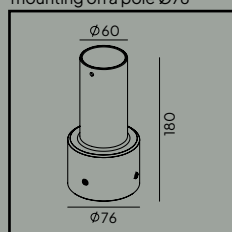

Art. 7665

Reduction for fittings $\varnothing 60$ for mounting on a pole $\varnothing 76$