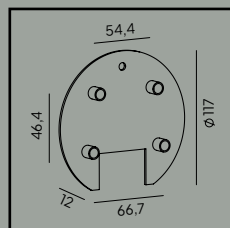

Art. 159

Spacer