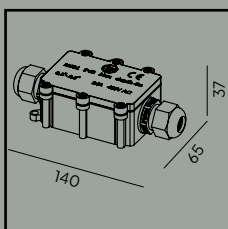

Product Eco-friendly.

Energy under control (mainly energy-saving solutions - control, dimming, motion-dusk sensor).

Wide range of light direction adjustment.

Accessories:

Art. 145

Hermetic IP68 box with 3 lines