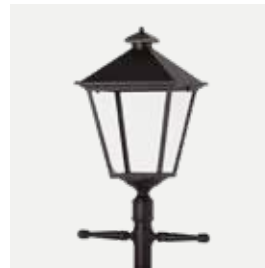

London & London Big

Colour:

- Black
- White

Colour temperature:

2700K* 3000K 4000K

*2700K on request only, contact your supplier.

Product Eco-friendly.

Luminaire suitable for extreme conditions.