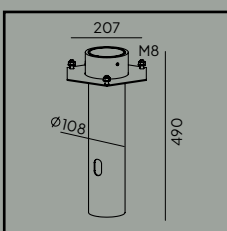

Accessories:

Art. 108

Anchoring support.