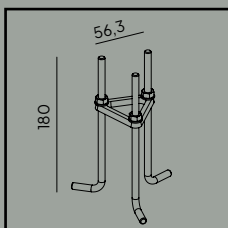

Accessories:

Art. 205

Concreting anchor