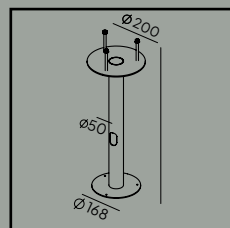

Art. 1231

Ground anchor