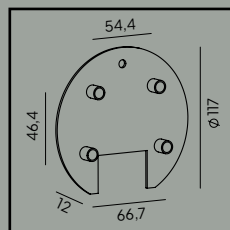

Art. 159

Luminaire mounting distance

Art	Type of light source
240BL	E27
240GA	E27

Oslo

Colour:

● Black

● Galvanized

Luminaire suitable for extreme conditions.