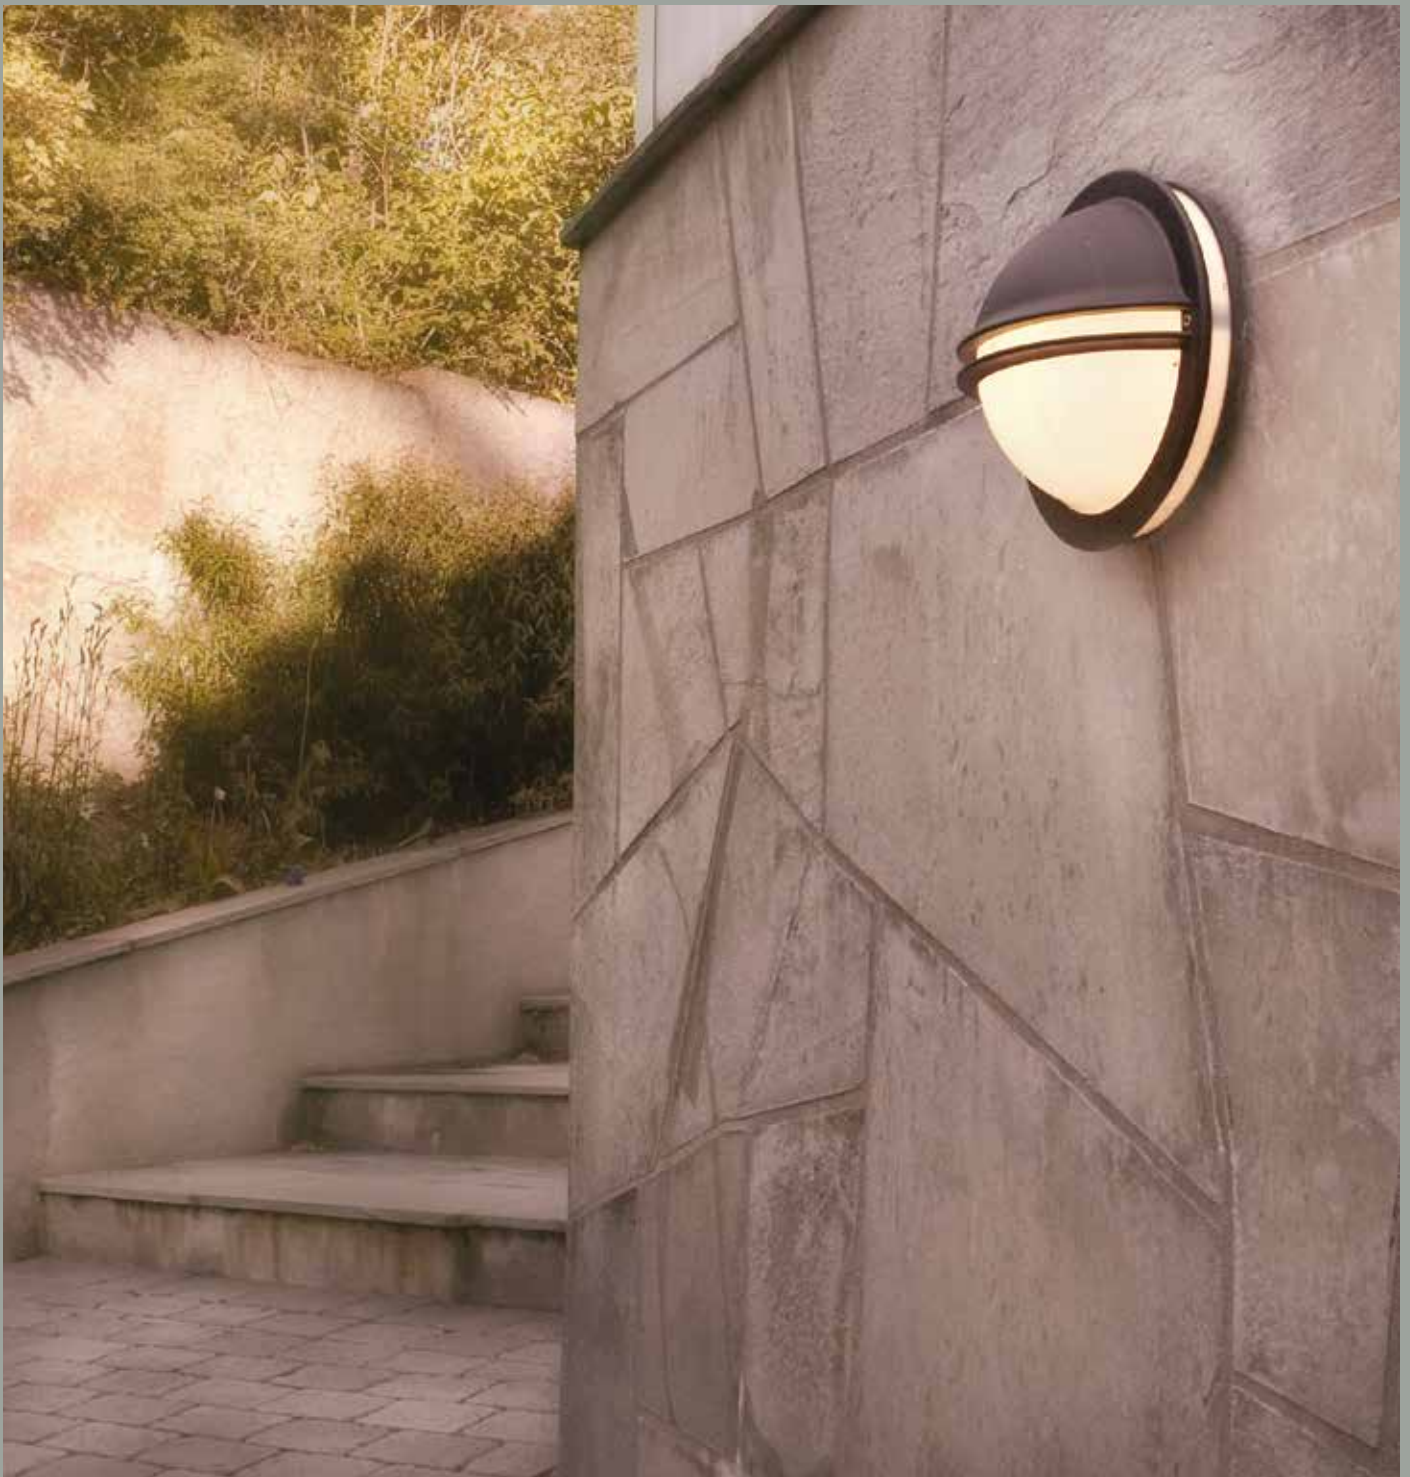

Art	Type of light source	Watt	Luminous flux	Colour temperature	L70/B50	Light control
611BL	E27	-	-	-	-	-
611WH		-	-	-	-	-
615BL	LED E27	LED max 9W	240lm	2700K	25 000h	Dimmable
615WH						
617BL	LED	8W	185lm	3000K	50 000h	
617WH						
618BL		10W	-			-
618WH