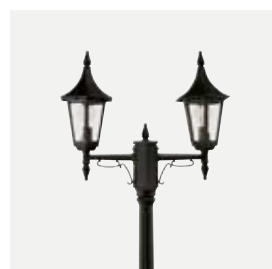

Art. 150

Corner bracket

Rimini & Milano

Colour:

- Black
- White

Product Eco-friendly.

Luminaire suitable for extreme conditions.

Fully replaceable electrical kit.