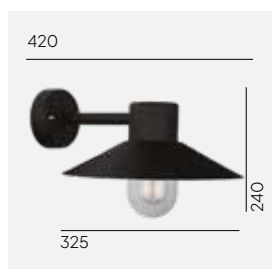

Art	Type of light source
290BL	E27
290GA	E27