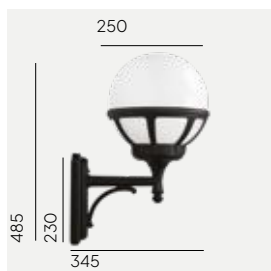

Art	Type of light source
361BL	E27
361WH