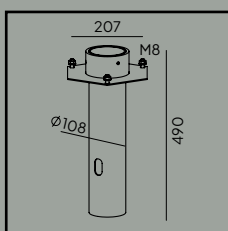

Colour:

- Black
- White

Product Eco-friendly.

Luminaire suitable for extreme conditions.

Fully replaceable electrical kit.

Accessories:

Art. 108

Anchoring support.