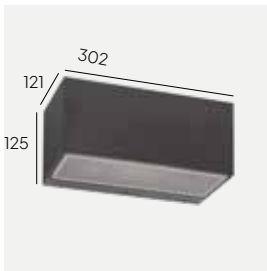

Art	Type of light source	Watt	Luminous flux	Colour temperature	L70/B50	Light control
1302AL	LED	5,2W	306lm	3000K	>70 000h	Dimmable
1302BL						
1302GR						
1302WH						
5104AL						
5104BL						
5104GR						
5104WH						
5106AL						
5106BL						
5106GR						
5106WH						
1308AL						
1308BL						
1308GR						
1308WH						
5085AL	10,2W	843lm	3000K	>72 000h	DALI2	
5085BL						
5085GR						
5085WH						
5087AL						
5087BL						
5087GR						
5087WH						
1305AL	E27	-	-	-	-	
1305BL						
1305GR						
1305WH