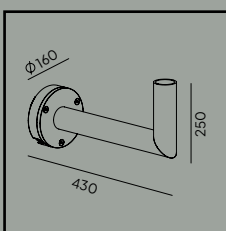

Art. 154

Wall mounting arm