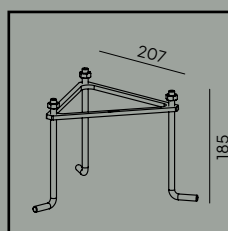

Art. 305

Concreting anchor.