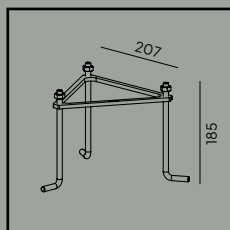

Art. 305

Concreting anchor.