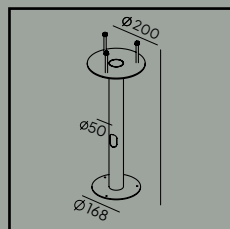

Art. 1231
Anchoring support