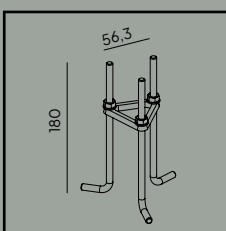

Accessories:

Art. 205

Concreting anchor.