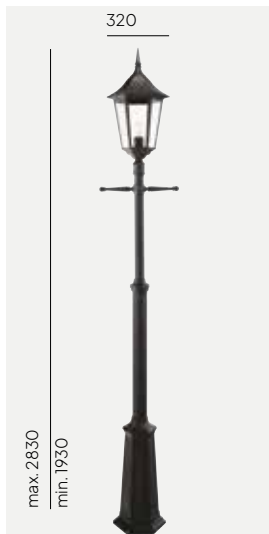

Art	Type of light source
301BL	E27
301WH