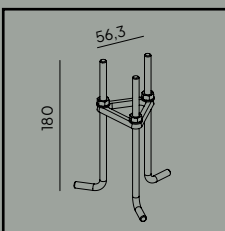

Luminaire suitable for extreme conditions.

Double corrosion protection (galvanising+powder coating).

Accessories:

Art. 205

Concreting anchor

Art. 206

Anchoring support

Art	Type of light source	Watt	Luminous flux	Colour temperature	L70/B50	Light control
296BL	E27	-	-	-	-	-
296GA						
296GR						
1483BL	LED E27	5,9W	252lm	2700K	25 000h	Dimmable
1483GA						
1483GR						
1482BL	LED	8,5W	292lm	3000K	> 50 000h	
1482GA						
1482GR						
5022BL			310lm	4000K		
5022GA						
5022GR						