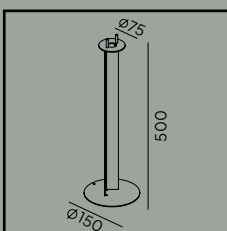

Accessories:

Art. 202

Anchoring support