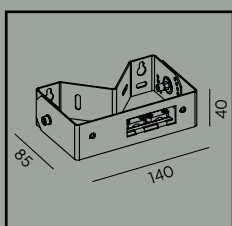

Product Eco-friendly.

Accessories:

Art. 151

Corner bracket tilt 15//30/45 °

Art	Type of light source	Watt	Luminous flux	Colour temperature	L70/B50
1330AL	LED	9,5W	920lm	3000K	50 000
1330GR					
1330WH					
5114AL			979lm	4000K	
5114GR					
5114WH					
1331AL		17,5W	1599lm	3000K	
1331GR					
1331WH					
5115AL			1717lm	4000K	
5115GR					
5115WH					