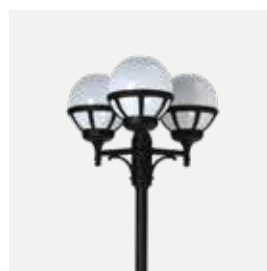

Bologna

Colour:

- Black
- White

Product Eco-friendly.

Luminaire suitable for extreme conditions.

Fully replaceable electrical kit.

Accessories:

Art. 108