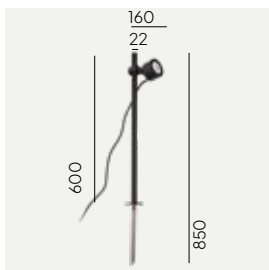

Art	Type of light source	Watt	Luminous flux	Colour temperature	L70/B50	Light control			
6165BL	LED	4W	389lm	3000K	> 50 000h	Dimmable			
6165GR			414lm	4000K					
6166BL							8W	686lm	3000K
6166GR			749lm	4000K					
6167BL		686lm						3000K	
6167GR			749lm	4000K					
6168BL		686lm					3000K		
6168GR			749lm	4000K					

*All indexes also available with 15° or 24° light angle, contact your supplier.