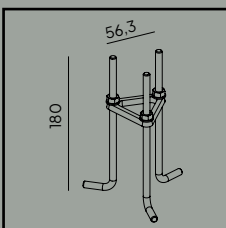

Accessories:

Art. 205

Concreting anchor