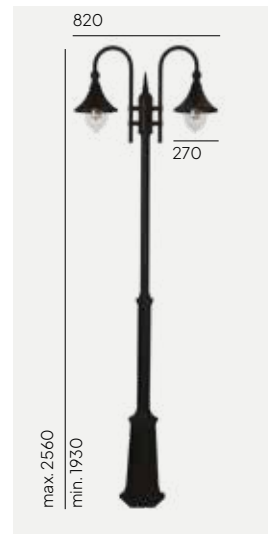

Art	Type of light source
820BL	E27
820WH