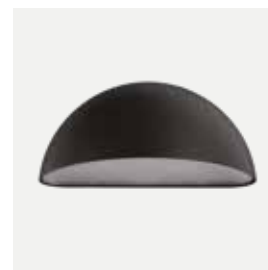

Paris Big

Colour:

Colour temperature:

2700K* 3000K

4000K

*2700K on request only, contact your supplier.

Product Eco-friendly.

Luminaire suitable for extreme conditions.

Fully replaceable electrical kit.