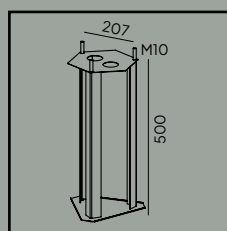

Art. 306

Ground anchor.