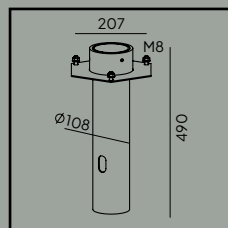

Art. 108

Anchoring support.