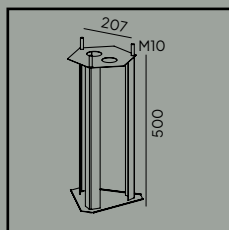

Art. 306

Ground anchor.