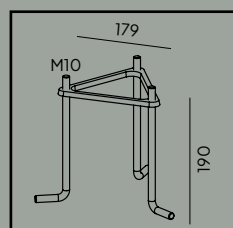

Art. 405

Concreting anchor