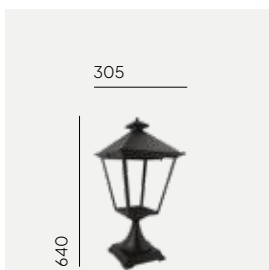

Art	Type of light source	Watt	Luminous flux	Colour temperature	L70/B50
4144BL	LED	9,3W	756lm	3000K	50 000h
4144WH