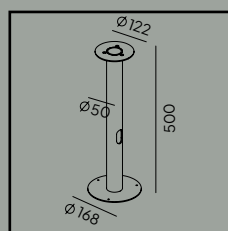

Art. 206

Anchoring support