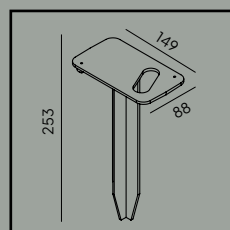

Art. 1234

Ground anchor.