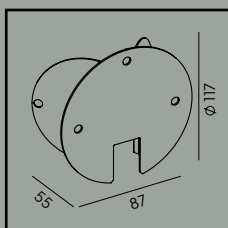

Mounting corner

Art. 159

Luminaire mounting distance

Art	Type of light source
230BL	E27
230CO	
230GA	
230WH	

Art	Type of light source
230A/BL	E27
230A/GA	
230A/WH	

Karlstad

Colour:

● Black