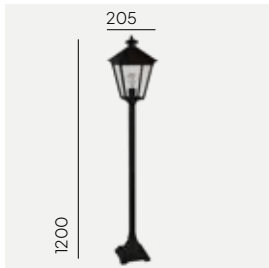

Art	Type of light source
485BL	E27
485WH