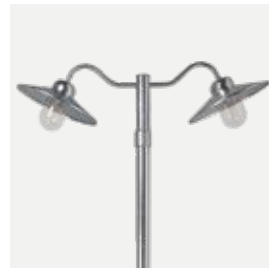

Karlstad

Colour:

- Black
- Galvanized

Product Eco-friendly.

Luminaire suitable for extreme conditions.

Fully replaceable electrical kit.

Accessories:

Art. 405