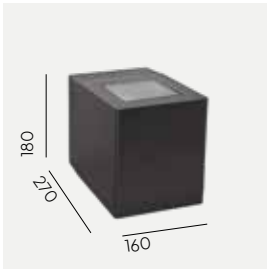

Art	Type of light source	Watt	Luminous flux	Colour temperature	L70/B50	Light control
1955AL	LED	10,5W	557lm	3000K	> 102 000h	Dimmable
1955GR						
5036AL		10,5W	557lm	4000K	50 000	
5036GR