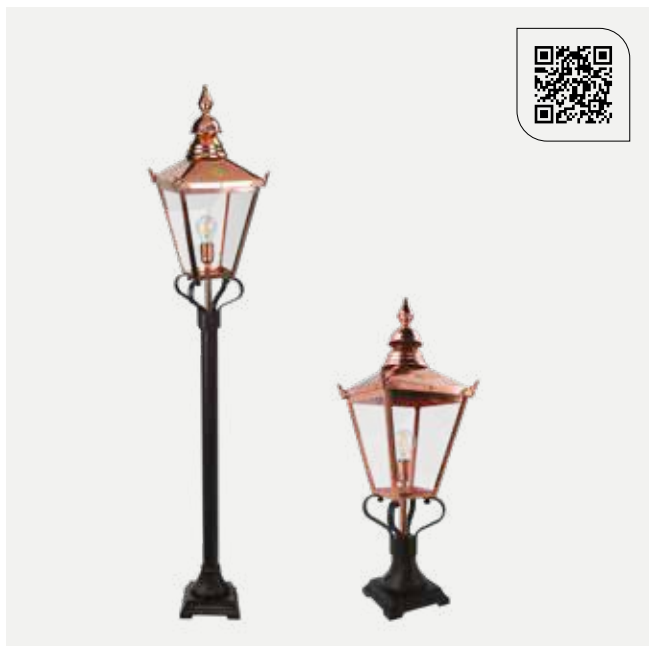

Chelsea & Chelsea Big

Colour:

 Copper

Product Eco-friendly.

Luminaire suitable for extreme conditions.

Fully replaceable electrical kit.

Handmade product (artisanal method).

Accessories: