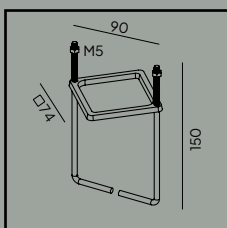

Accessories:

Art. 307

Concreting anchor.