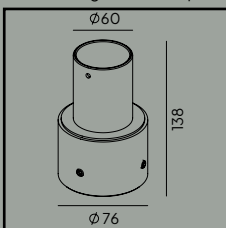

Art. 7660

Reduction for ø60 luminaires for mounting on the ø76 pole.