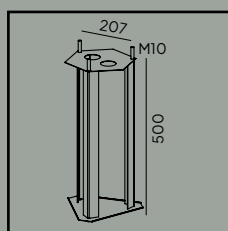

Art. 306

Ground anchor.