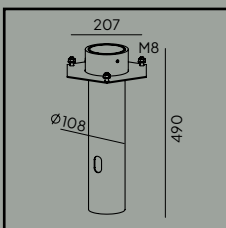

Accessories:

Art. 108

Anchoring support.