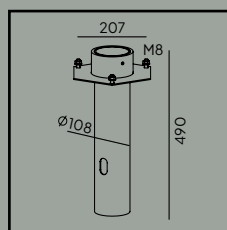

Art. 108

Anchoring support.