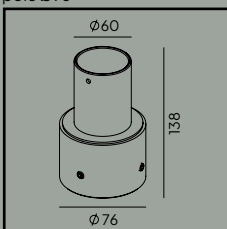

Art. 7660

Adapter Ø60 for install on pole Ø76