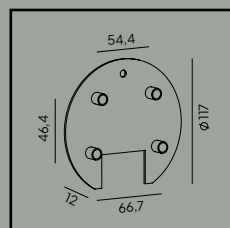

Mounting corner

Art. 159

Luminaire mounting distance

Art	Type of light source
230BL	E27
230CO	
230GA	
230WH	

Art	Type of light source
230A/BL	E27
230A/GA	
230A/WH	

Karlstad

Colour:

● Black