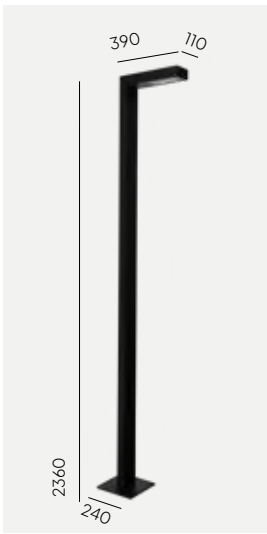

Art	Type of light source	Watt	Luminous flux	Colour temperature	L70/B50	Light control	Lens			
1364AL	LED	8,4W	1033lm	3000K	> 100 000h	-	IESNA type V			
1364BL										
1364GR										
1365AL		8,5W	1085lm					-	-	-
1365BL										
1365GR										
1367AL		8,4W	1018lm		-	> 120 000h	-	IESNA type III		
1367BL										
1367GR										
1369AL		8,7W	1081lm		-	> 120 000h	-	-		
1369BL										
1369GR										

*All indexes also available in 4000K and 2700K versions.