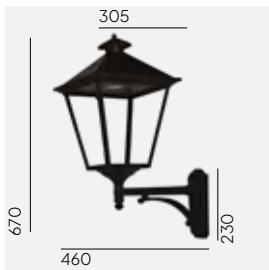

Art	Type of light source	Watt	Luminous flux	Colour temperature	L70/B50
4116BL	LED	9,5W	757lm	3000K	50 000h
4116WH				4000K	
4117BL			805lm		
4117WH			805lm