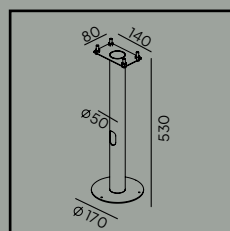

Art. 113

Ground anchor