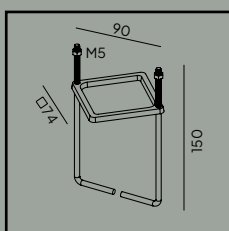

Accessories:

Art. 307

Concreting anchor.