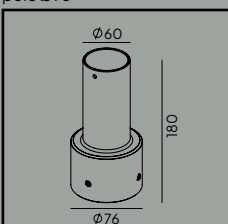

Art. 7665

Adapter Ø60 for install on pole Ø76