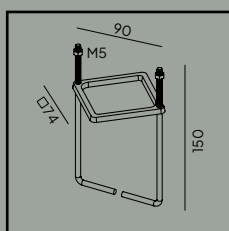

Accessories:

Art. 307

Concreting anchor.