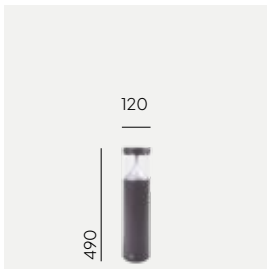

Product Eco-friendly.

Accessories:

Art. 205

Concreting anchor

Art. 206

Anchoring support

Art	Type of light source	Watt	Luminous flux	Colour temperature	L70/B50	Light control
1290AL	LED	9,1W	864lm	3000K	> 72 000h	Dimmable
1290GR						
5117AL			917lm	4000K		
5117GR						
2302AL		864lm	3000K	DALI		
2302GR						
2303AL		9,6W	934lm			4000K
2303GR						