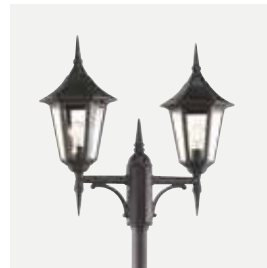

Modena

Colour:

- ☒ Black
- ☐ White

Product Eco-friendly.

Luminaire suitable for extreme conditions.

Fully replaceable electrical kit.

Accessories:

Art. 305

Concreting anchor.

Art. 306

Ground anchor.

Art. 108

Anchoring support.