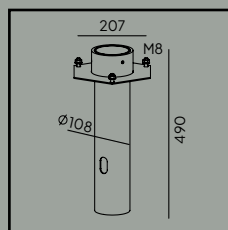

Art. 108

Anchoring support.