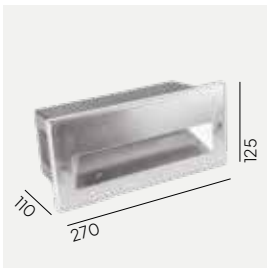

Art	Type of light source	Watt	Luminous flux	Colour temperature	L70/B50	Light control
1933GA	LED	5,2W	295lm	3000K	> 70 000	Dimmable
5116GA			689lm	4000K