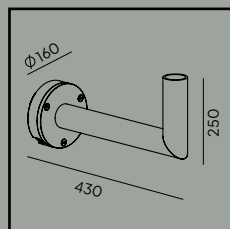

Art. 154

Arm for use on wall