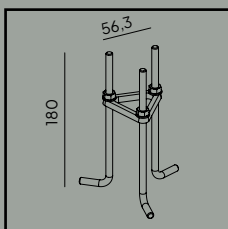

Luminaire suitable for extreme conditions.

Fully replaceable electrical kit.

Product Eco-friendly.

Accessories:

Art. 205

Concreting anchor

Art. 206

Anchoring support