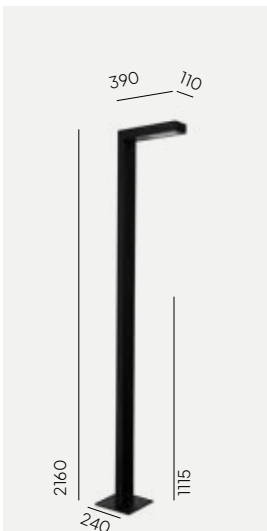

Art	Type of light source	Watt	Luminous flux	Colour temperature	L70/B50	Light control	Lens
1361AL	LED	8,4W	1081lm	3000K	>100.000h	-	IESNA type V
1361BL							
1361GR							
1362AL	LED	8,5W	1081lm	3000K	>100.000h	DALI2/ NightDim	IESNA type III
1362BL							
1362GR							
1366AL	LED	8,4W	1018lm	3000K	>120.000h	-	IESNA type III
1366BL							
1366GR							
1368AL	LED	8,7W	1018lm	3000K	>120.000h	DALI2/ NightDim	IESNA type III
1368BL							
1368GR							

*All indexes also available in 4000K and 2700K versions.