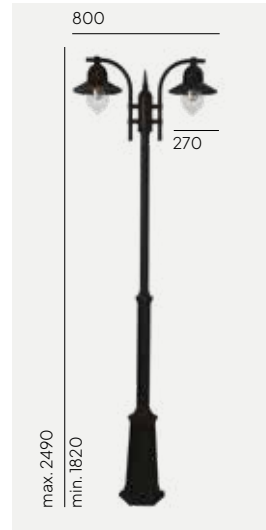

Art	Type of light source
372BL	E27
372WH