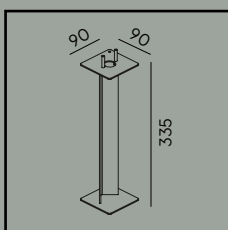

Product Eco-friendly.

Accessories:

Art. 204

Ground anchor.

Art. 203

Concreting anchor.

Art	Type of light source	Watt	Luminous flux	Colour temperature	L70/B50	Light control
1566BL	LED	4W	330lm	3000K	>50 000h	Dimmable
1566GA						
1566GR			345lm	4000K		
1567BL						
1567GA						
1567GR						