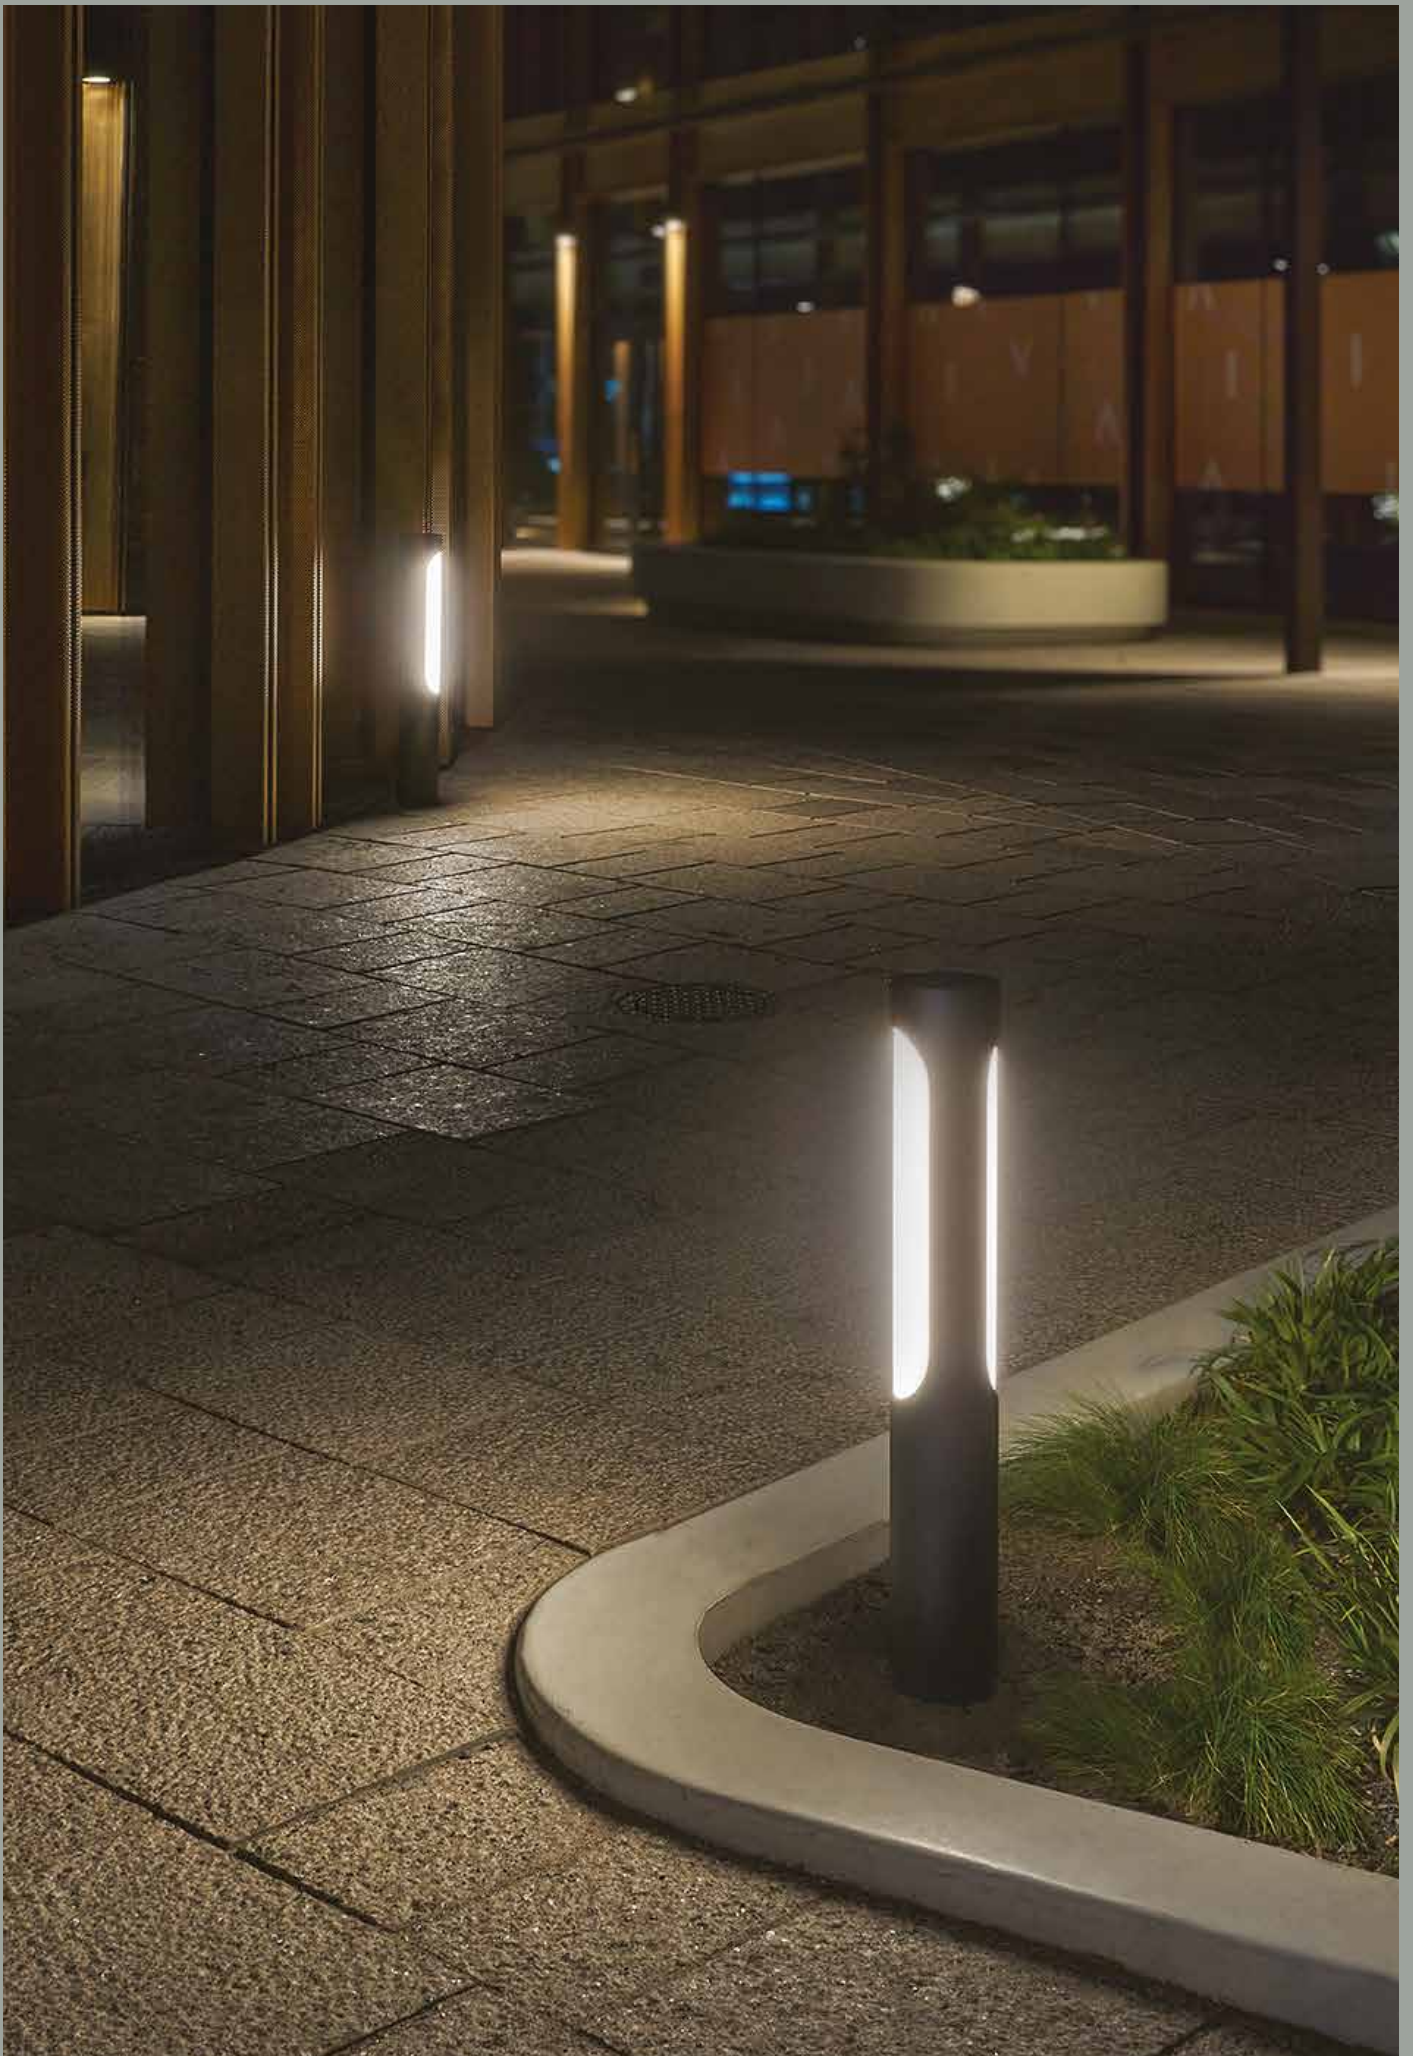

Kisa

Proven, robust, practical and at the same time suitable for illuminating the driveway is the Kisa luminaire equipped with the latest LED technology. The Kisa lamp in both bollard and pole versions utilizes a huge range of LED applications, offering several control versions and light directions. Light sources must be glare-free as this is a priority for safety and convenience. In Kisa this is ensured by the milky diffuser, giving an intense but non-glare beam of light. The luminaire is also ideal for energy-saving illumination in garden settings and walkway lighting.