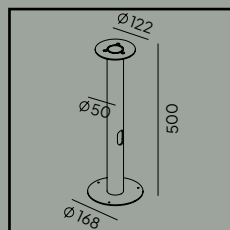

Art. 206

Anchoring support