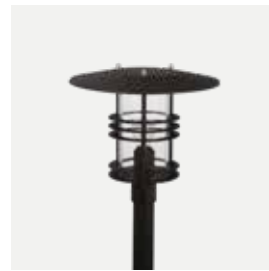

Stockholm Big