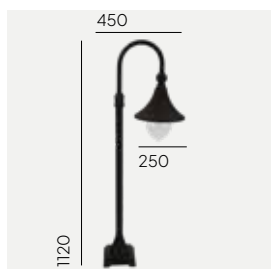

Art	Type of light source
805BL	E27
805WH