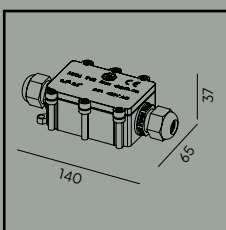

Accessories:

Art. 145

Hermetic IP68 box with 3 lines