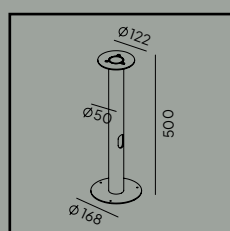

Luminaire suitable for extreme conditions.

Double corrosion protection (galvanising+powder coating).

Accessories:

Art. 205

Concreting anchor

Art. 206

Anchoring support

Art	Type of light source	Watt	Luminous flux	Colour temperature	L70/B50	Light control
296BL	E27	-	-	-	-	-
296GA						
296GR						
1483BL	LED E27	5,9W	252lm	2700K	25 000h	Dimmable
1483GA						
1483GR						
1482BL	LED	8,5W	292lm	3000K	> 50 000h	
1482GA						
1482GR						
5022BL			310lm	4000K		
5022GA						
5022GR						