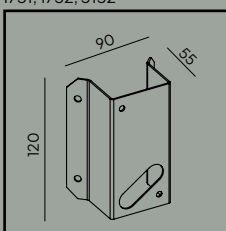

Fully replaceable electrical kit.

Energy under control (mainly energy-saving solutions - control, dimming, motion-dusk sensor).

Accessories:

Art. 148

Corner bracket for art. 1730, 1731, 1732, 5152

Art. 131