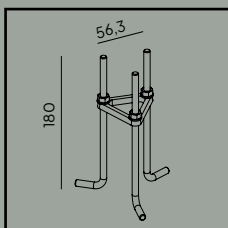

*2700K on request only, contact your supplier.

Luminaire housing is made of natural wood.

Luminaire suitable for extreme conditions.

Fully replaceable electrical kit.

Accessories:

Art. 205

Concreting anchor