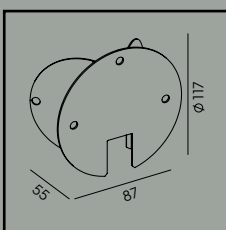

Product Eco-friendly.

Luminaire suitable for extreme conditions.

Fully replaceable electrical kit.

Accessories:

Art. 153

Mounting corner

Art. 159

Luminaire mounting distance