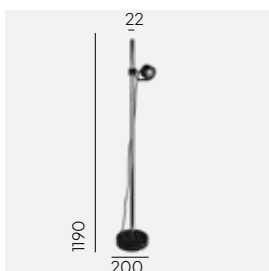

Art	Type of light source	Watt	Luminous flux	Colour temperature	L70/B50	Light control
6485BL	LED	4W	389lm	3000K	> 50 000h	Dimmable
6485GR						
6483BL		8W	686lm			
6483GR						

*All indexes also available in 4000K and 2700K versions, and with 15° or 24° light angle, contact your supplier.