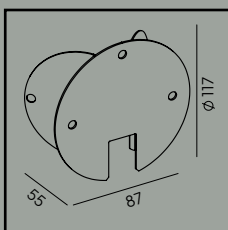

Product Eco-friendly.

Double corrosion protection (galvanising+powder coating).

Accessories:

Art. 153

Mounting corner

Art. 159

Luminaire mounting distance

Oslo