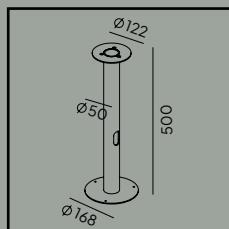

Art. 206

Anchoring support