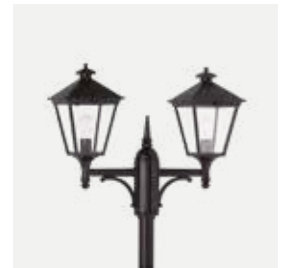

London & London Big

Colour:

- Black
- White

Colour temperature:

2700K* 3000K 4000K

*2700K on request only, contact your supplier.

Product Eco-friendly.

Luminaire suitable for extreme conditions.