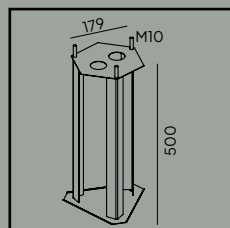

Art. 406

Ground anchor.