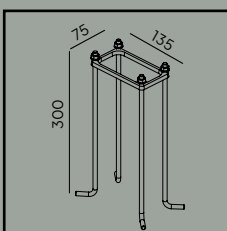

Accessories:

Art. 112

Concreting anchor