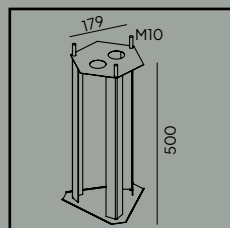

Art. 406

Ground anchor.