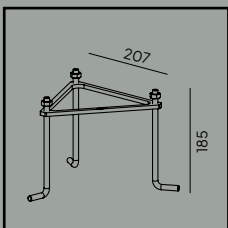

Accessories:

Art. 305

Concreting anchor.