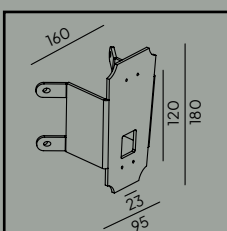

Art. 150

Corner bracket

Rimini & Milano

Colour:

- Black
- White

Product Eco-friendly.

Luminaire suitable for extreme conditions.

Fully replaceable electrical kit.