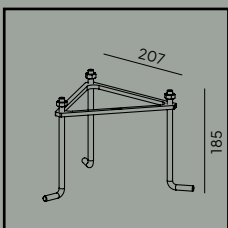

Accessories:

Art. 305

Concreting anchor.