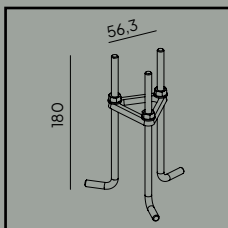

Accessories:

Art. 205

Concreting anchor

Art. 206

Anchoring support

Rena

Colour:

● Stainless Steel