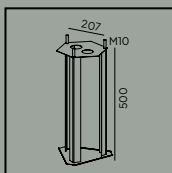

Ground anchor