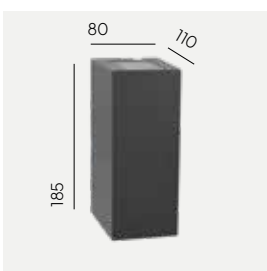

Art	Type of light source	Watt	Luminous flux	Colour temperature	L70/B50	Light control
1582AL	LED	4W	107lm	3000K	> 102 000h	Dimmable
1582BL						
1582GR						
1582WH						
5029AL			112lm	4000K		
5029BL						
5029GR						
5029WH