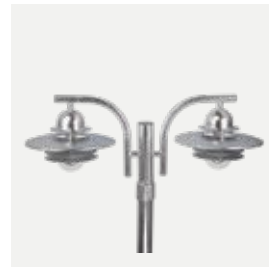

Oslo

Colour:

- Black
- Galvanized

Luminaire suitable for extreme conditions.

Product Eco-friendly.

Double corrosion protection (galvanising+powder coating).

Accessories:

Art. 405

Concreting anchor.

Art. 406

Ground anchor.