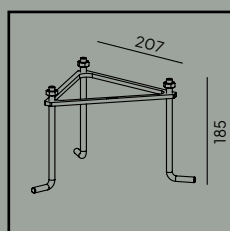

Art. 305

Concreting anchor.