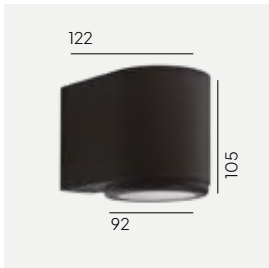

Art	Type of light source	Watt	Luminous flux	Colour temperature	L70/B50	Light control
1370BL	LED GU10	7,8W	500lm	2700K	40 000h	Dimmable
1370GA						
1371BL	LED GU10	-	-	-	-	-
1371GA						

Art	Type of light source	Watt	Luminous flux	Colour temperature	L70/B50	Light control
1373BL	LED GU10	3,9W	250lm	2700K	40 000h	Dimmable
1373GA						
1374BL	LED GU10	-	-	-	-	-
1374GA