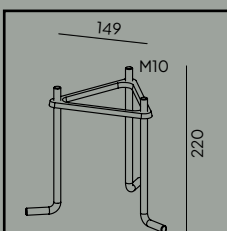

Accessories:

Art. 505

Concreting anchor