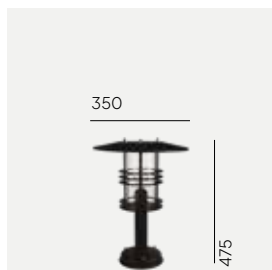

Art	Type of light source
287BL	E27
287GA