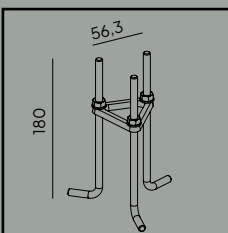

Accessories:

Art. 205

Concreting anchor