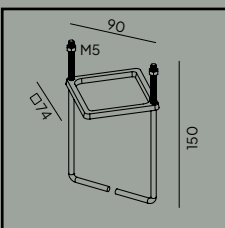

Accessories:

Art. 307

Concreting anchor.