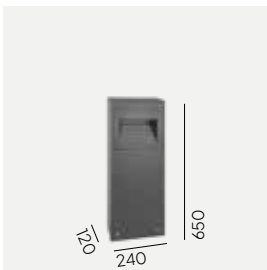

Art	Type of light source	Watt	Luminous flux	Colour temperature	L70/B50	Light control
1932AL	LED	8,6W	566lm	3000K	> 102 000h	Dimmable
1932GR			612lm			
5013AL		8,6W	877lm	4000K		DALI2
5013GR						
6036AL		13,8W	904lm	3000K		Dimmable
6036GR						
6034AL		13,6W	843lm	3000K		Dimmable
6034GR						
1923AL		14W	907lm	4000K		Dimmable
1923GR						
1924AL		14W	907lm	4000K		Dimmable
1924GR