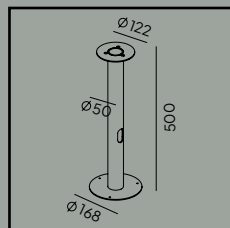

Accessories:

Art. 205

Concreting anchor

Art. 206

Anchoring support

Rena

Colour:

● Stainless Steel