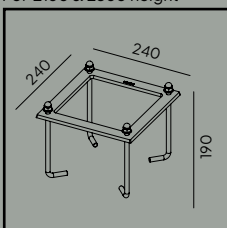

Product Eco-friendly.

Accessories:

Art. 116

Concreting anchor
For 2160 & 2360 height

Art. 117

Anchoring support
For 2160 & 2360 height.

Art. 3091

Concreting anchor