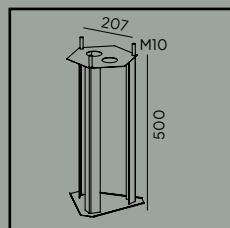

Art. 306

Ground anchor.