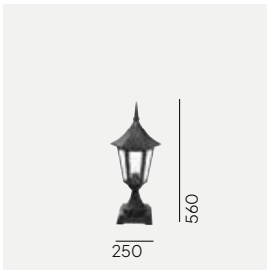

Art	Type of light source
300BL	E27
300WH