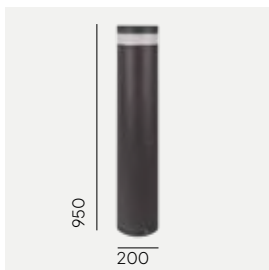

Art	Type of light source	Watt	Luminous flux	Colour temperature	L70/B50	Light control	Class
1243AL	E27	-	-	-	-	-	I
1243GR							
2240AL	LED	13,6W	483lm	3000K	> 72 000h	Dimmable	II
2240GR							
2241AL			565lm	4000K			
2241GR