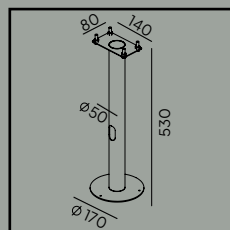

Art. 113

Anchoring support