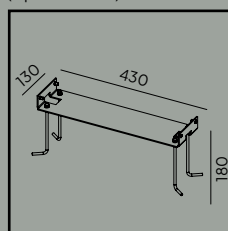

Art. 2409

Anchoring support
(2 pcs needed)