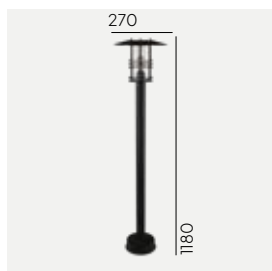

Art	Type of light source
285BL	E27
285GA