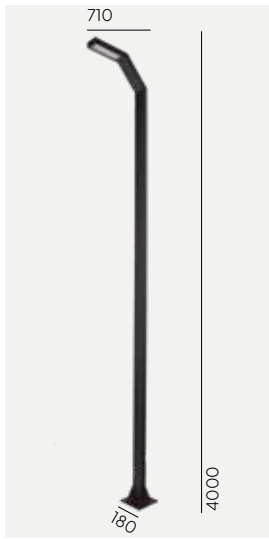

Art	Type of light source	Watt	Luminous flux	Colour temperature	L70/B50	Light control		
1084AL	LED	17W	1667lm	3000K	> 102 000h	Dimmable		
1084BL				3000K				
1084GR			3000K					
1085AL			1719lm	4000K				
1085BL				4000K				
1085GR		4000K						
1086AL		20W	1973lm	3000K		> 102 000h	DALI2/ NightDim	
1086BL				3000K				
1086GR				3000K				
1087AL				4000K				4000K
1087BL	4000K							
1087GR	4000K