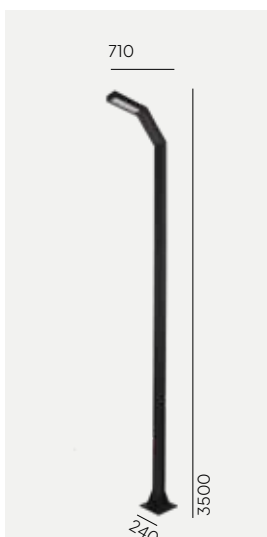

Art	Type of light source	Watt	Luminous flux	Colour temperature	L70/B50	Light control
1072AL	LED	17W	1667lm	3000K	> 102 000h	Dimmable
1072BL						
1072GR						
1073AL			1719lm	4000K		
1073BL						
1073GR