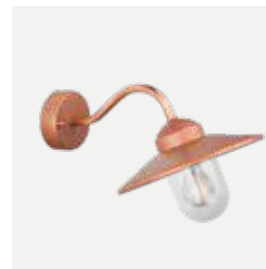

Karlstad

Colour:

- Black
- Copper
- Galvanized
- White

Luminaire suitable for extreme conditions.

Fully replaceable electrical kit.

Product Eco-friendly.

Accessories:

Art. 153