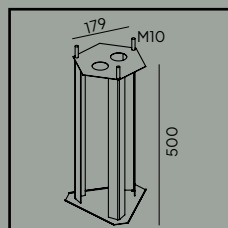

Art. 406

Ground anchor.