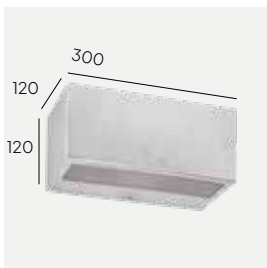

Art	Type of light source	Watt	Luminous flux	Colour temperature	L70/B50	Light control
1717GA	E27	-	-	-	-	-
1715GA	LED	5,3W	347lm	3000K	70 000h	Dimmable