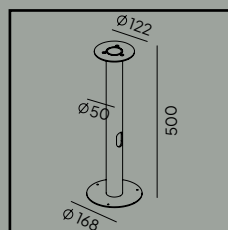

Art. 206

Anchoring support