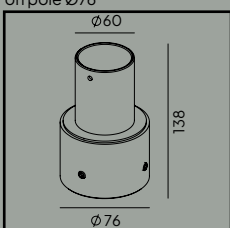

Art. 7660

Adapter $\varnothing 60$ for mounting on pole $\varnothing 76$