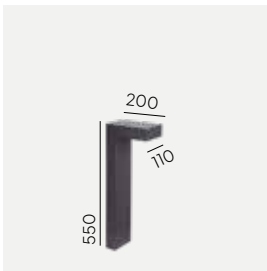

Art	Type of light source	Watt	Luminous flux	Colour temperature	L70/B50	Light control	Lens	IK				
1310AL	LED	9,5W	585lm	3000K	50 000h	On/Off		IK10				
1310BL				4000K								
1310GR			636lm	3000K								
5120AL				4000K								
5120BL			10W	394lm					3000K	> 55 000h		
5120GR									4000K			
5212AL		458lm		3000K								
5212BL				4000K								
5212GR		7,7W		682lm	3000K	>109 000h	Dimmable	IESNA type II/III				
5213AL					4000K							
5213BL			654lm	3000K								
5213GR				4000K								
5214AL			IESNA type V	604lm	3000K							
5214BL					4000K							
5214GR		654lm		3000K								
5215AL				4000K								
5215BL		7,7W		604lm	3000K	>109 000h		IESNA type V				
5215GR					4000K							
5216AL	654lm		3000K									
5216BL			4000K									
5216GR	7,7W		604lm	3000K	>109 000h					IESNA type V		
5217AL				4000K								
5217BL		654lm	3000K									
5217GR			4000K