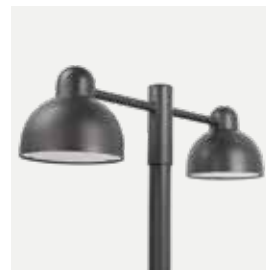

Koster Pole

CE	220-240V	IK10	IP65	⏚	DIM	DALI
LED	E27	Al	PC	50	60	

Colour:

- Aluminium
- Graphite

Colour temperature:

2700K* 3000K 4000K

*2700K on request only, contact your supplier.

Luminaire suitable for extreme conditions.

Fully replaceable electrical kit.

Energy under control (mainly energy-saving solutions - control, dimming, motion-dusk sensor).

Accessories:

Luminaires sold separately, recommended poles $\varnothing 50$ and $\varnothing 60$, further information on pages 417 - 418.

Art. 7660

Adapter $\varnothing 60$ for mounting on pole $\varnothing 76$

Art. 405

Concreting anchor

Art. 406

Anchoring support