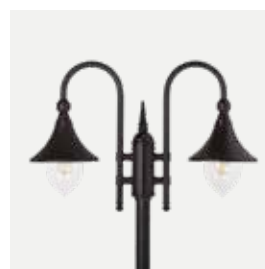

Colour:

- Black
- White

Product Eco-friendly.

Luminaire suitable for extreme conditions.

Fully replaceable electrical kit.

Accessories:

Art. 108

Anchoring support.