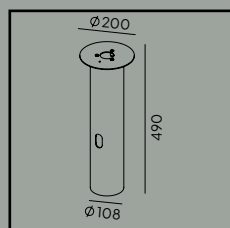

Art. 6132

Anchoring support 490mm