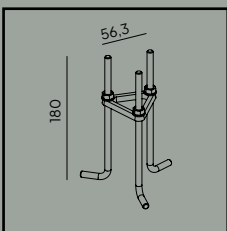

Accessories:

Art. 205
Concreting anchor