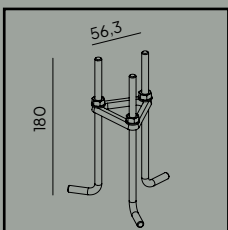

Accessories:

Art. 205

Concreting anchor.