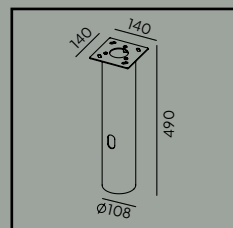

Arvika

Colour:

- Black
- Galvanized

Colour temperature:

- 2700K*
- 3000K
- 4000K

*2700K on request only, contact your supplier.

Luminaires with energy distributor option.

Luminaire suitable for extreme conditions.

Fully replaceable electrical kit.

Double corrosion protection (galvanising+powder coating).

Accessories:

Art. 208

Concreting anchor.

Art. 207