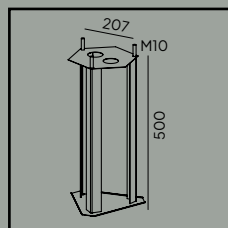

Art. 306

Ground anchor.