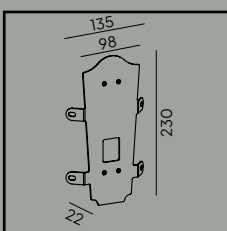

Accessories:

Art. 152

Mounting corner.