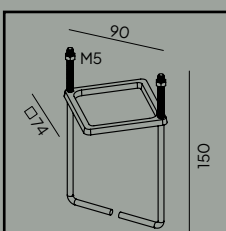

Accessories:

Art. 307

Mounting corner