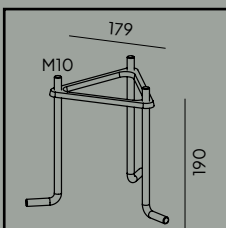

Accessories:

Art. 405

Concreting anchor.