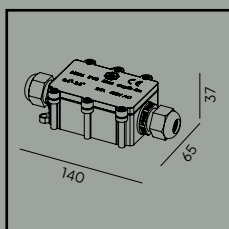

Wide range of light direction adjustment.

Accessories:

Art. 145

Hermetic IP68 box with 3 lines

Nordland

Colour:

- Aluminium
- White
- Graphite

Colour temperature: