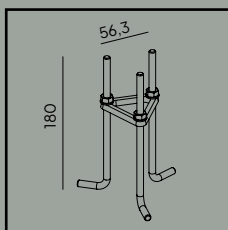

Accessories:

Art. 205

Concreting anchor