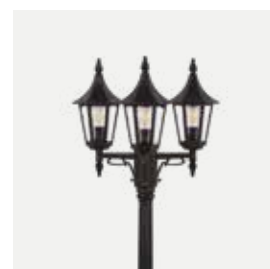

Art. 150

Corner bracket

Rimini & Milano

Colour:

- Black
- White

Product Eco-friendly.

Luminaire suitable for extreme conditions.

Fully replaceable electrical kit.