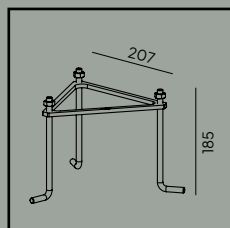

Art. 305

Concreting anchor.