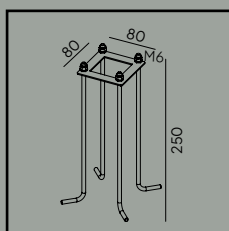

Fully replaceable electrical kit.

Energy under control (mainly energy-saving solutions - control, dimming, motion-dusk sensor).

Accessories:

Art. 2934

Concreting anchor

Sande

Colour:

- Graphite
- Black