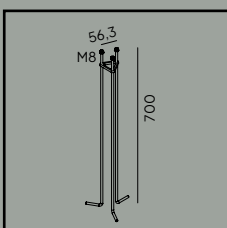

Accessories:

Art. 6130

Concreting anchor