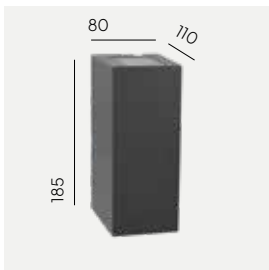

Art	Type of light source	Watt	Luminous flux	Colour temperature	L70/B50	Light control
1585AL	LED	4W	17lm	3000K	> 102 000h	Dimmable
1585BL						
1585GR						
1585WH						
1586AL			18lm	4000K		
1586BL						
1586GR						
1586WH