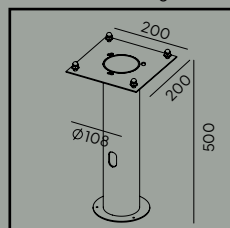

Product Eco-friendly.

Accessories:

Art. 116

Concreting anchor
For 2160 & 2360 height

Art. 117

Anchoring support
For 2160 & 2360 height.

Art. 3091

Concreting anchor