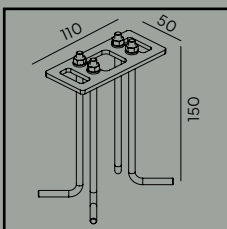

Luminaire suitable for extreme conditions.

Fully replaceable electrical kit.

Energy under control (mainly energy-saving solutions - control, dimming, motion-dusk sensor).

Accessories:

Art. 1907

Concreting anchor