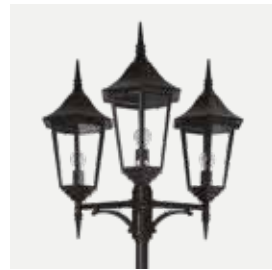

Art. 108

Anchoring support.

Art	Type of light source
302BL	E27
302WH	

Art	Type of light source
303BL	E27
303WH	

Modena Big

Colour:

- Black
- White

Product Eco-friendly.