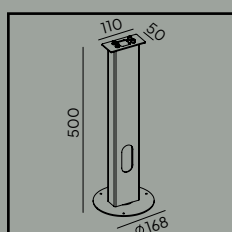

Art. 1908

Ground anchor