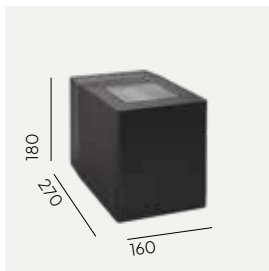

Art	Type of light source	Watt	Luminous flux	Colour temperature	L70/B50	Light control
1953AL	LED	6,4W	55,7lm	3000K	> 102.000h	-
1953GR						
5128AL			55lm	4000K		Dimmable
5128GR