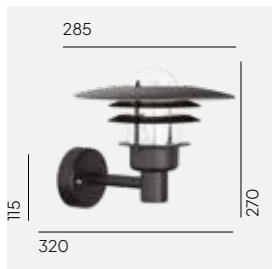

Art	Type of light source
690BL	E27
690GA