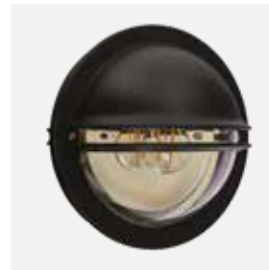

Berlin

Colour:

☒ Black

☐ White

Colour temperature:

2700K* 3000K 4000K

*2700K on request only, contact your supplier.

Luminaire suitable for extreme conditions.

Fully replaceable electrical kit.

Product Eco-friendly.