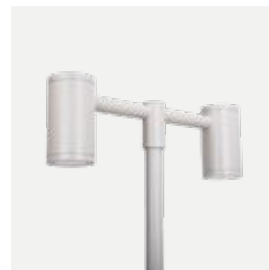

Colour:

- Aluminium
- Graphite
- Black

Colour temperature:

2700K* 3000K 4000K

☒ ☐ ☐

*2700K on request only, contact your supplier.

Product Eco-friendly.

Fully replaceable electrical kit.

Energy under control (mainly energy-saving solutions - control, dimming, motion-dusk sensor).

Accessories:

Luminaires sold separately, recommended poles ø60, further information on pages 417- 418.