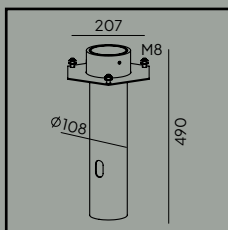

Accessories:

Art. 108

Anchoring support.