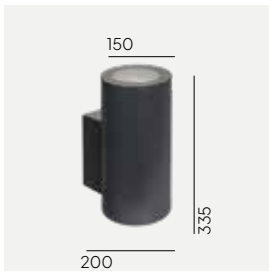

Art	Type of light source	Watt	Luminous flux	Colour temperature	L70/B50	Light control
6405AL	LED	26,5W	39lm	3000K	> 70 000h	DALI2/ NightDim
6405BL						
6405GR						
6405WH						
6425AL			37lm	4000K		
6425BL						
6425GR						
6425WH						

Art	Type of light source	Watt	Luminous flux	Colour temperature	L70/B50	Light control
6406AL	LED	14,6W	39lm	3000K	> 70 000h	DALI2/ NightDim
6406BL						
6406GR						
6406WH						
6426AL			37lm	4000K		
6426BL						
6426GR						
6426WH						

Art	Type of light source	Watt	Luminous flux	Colour temperature	L70/B50	Light control
6407AL	LED	14,6W	998lm	3000K	> 70 000h	DALI2/ NightDim
6407BL						
6407GR						
6407WH						
6427AL			1016lm	4000K		
6427BL						
6427GR						
6427WH						

Art	Type of light source	Watt	Luminous flux	Colour temperature	L70/B50	Light control
6408AL	LED	14,6W	998lm	3000K	> 70 000h	DALI2/ NightDim
6408BL						
6408GR						
6408WH						
6428AL			1016lm	4000K		
6428BL						
6428GR						
6428WH