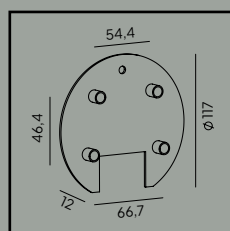

Art. 159

Luminaire mounting distance.