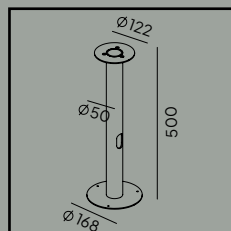

Art. 206
Anchoring support