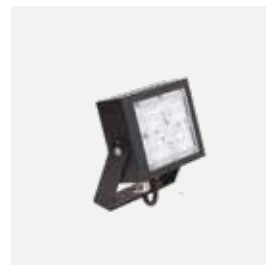

Varberg

Colour:

- Aluminium
- Graphite
- Black

Colour temperature:

2700K* 3000K 4000K

*2700K on request only, contact your supplier.

Multiple light variants.

Fully replaceable electrical kit.

Product Eco-friendly.

Accessories:

Art. 6439
Special foot.

Art. 144
Electric box.