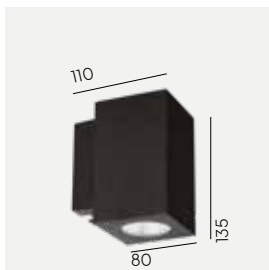

Art	Type of light source	Watt	Luminous flux	Colour temperature	L70/B50	Light control
1740AL	LED GU10	-	-	-	-	-
1740BL						
1740GR						
1740WH						
1741AL	LED	3,9W	210lm	2700K	40 000h	Dimmable
1741BL						
1741GR						
1741WH						
1742AL						
1742BL						
1742GR						
1742WH						
5153AL	LED	8W	675lm	4000K	> 50 000h	Dimmable
5153BL						
5153GR						
5153WH						
5153WH