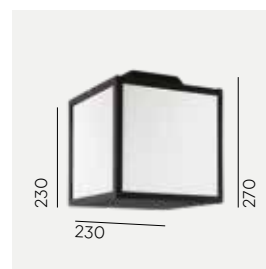

Art 1962BL | Type of light source E27