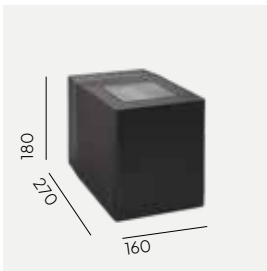

Art	Type of light source	Watt	Luminous flux	Colour temperature	L70/B50	Light control
1950AL	LED	15,4W	614lm	3000K	50 000h	-
1950GR						
5032AL		16,9W	655lm	4000K	> 102 000h	
5032GR