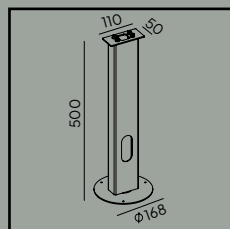

Fully replaceable electrical kit.

Energy under control (mainly energy-saving solutions - control, dimming, motion-dusk sensor).

Accessories:

Art. 1907

Concreting anchor

Art. 1908

Anchoring support

Art. 1909