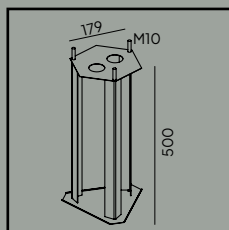

Art. 406
Ground anchor