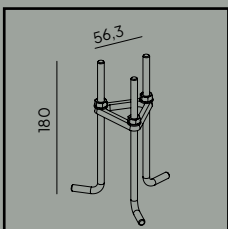

Accessories:

Art. 205

Concreting anchor