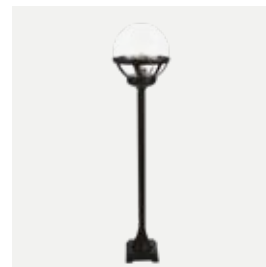

Art. 152

Mounting corner

Bologna

Colour:

Black

White

Product Eco-friendly.

Luminaire suitable for extreme conditions.