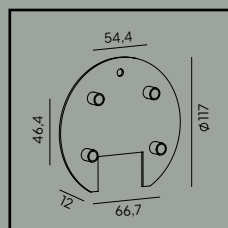

Art. 153

Corner bracket

Art. 159

Spacer

Art	Type of light source
270BL	E27
270GA	

Art	Type of light source
271BL	E27
271GA	

Bergen

Colour: