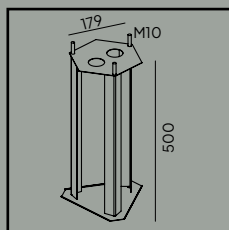

Art. 406

Ground anchor.