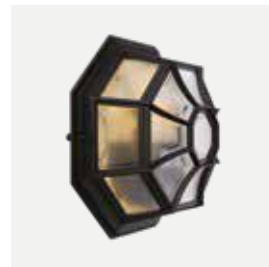

Latina

Colour:

- ☒ Black
- ☐ White

Product Eco-friendly.

Luminaire suitable for extreme conditions.

Fully replaceable electrical kit.