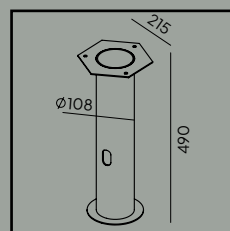

Art. 115

Ground anchor