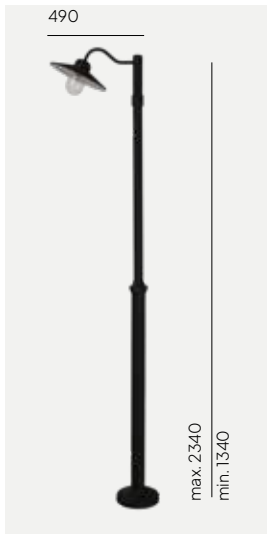

Art	Type of light source
2033BL	E27
2033GA