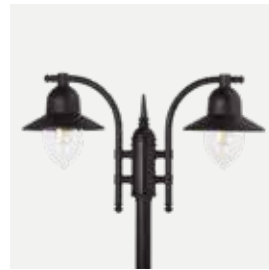

Accessories:

Art. 307

Concreting anchor.

Como

Colour:

- Black
- White

Product Eco-friendly.

Luminaire suitable for extreme conditions.