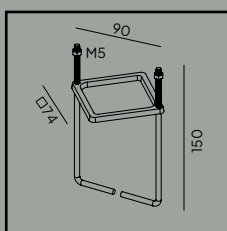

Accessories:

Art. 307

Concreting anchor.