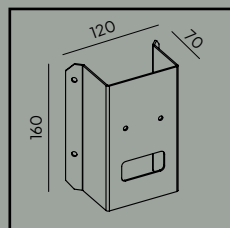

Luminaire suitable for extreme conditions.

Fully replaceable electrical kit.

Product Eco-friendly.

Accessories:

Art. 130

Corner bracket
Art.1373, 1374

Art. 149

Corner bracket
Art.1370, 1371