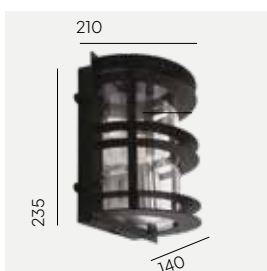

Art	Type of light source
226BL	E27
226GA	E27