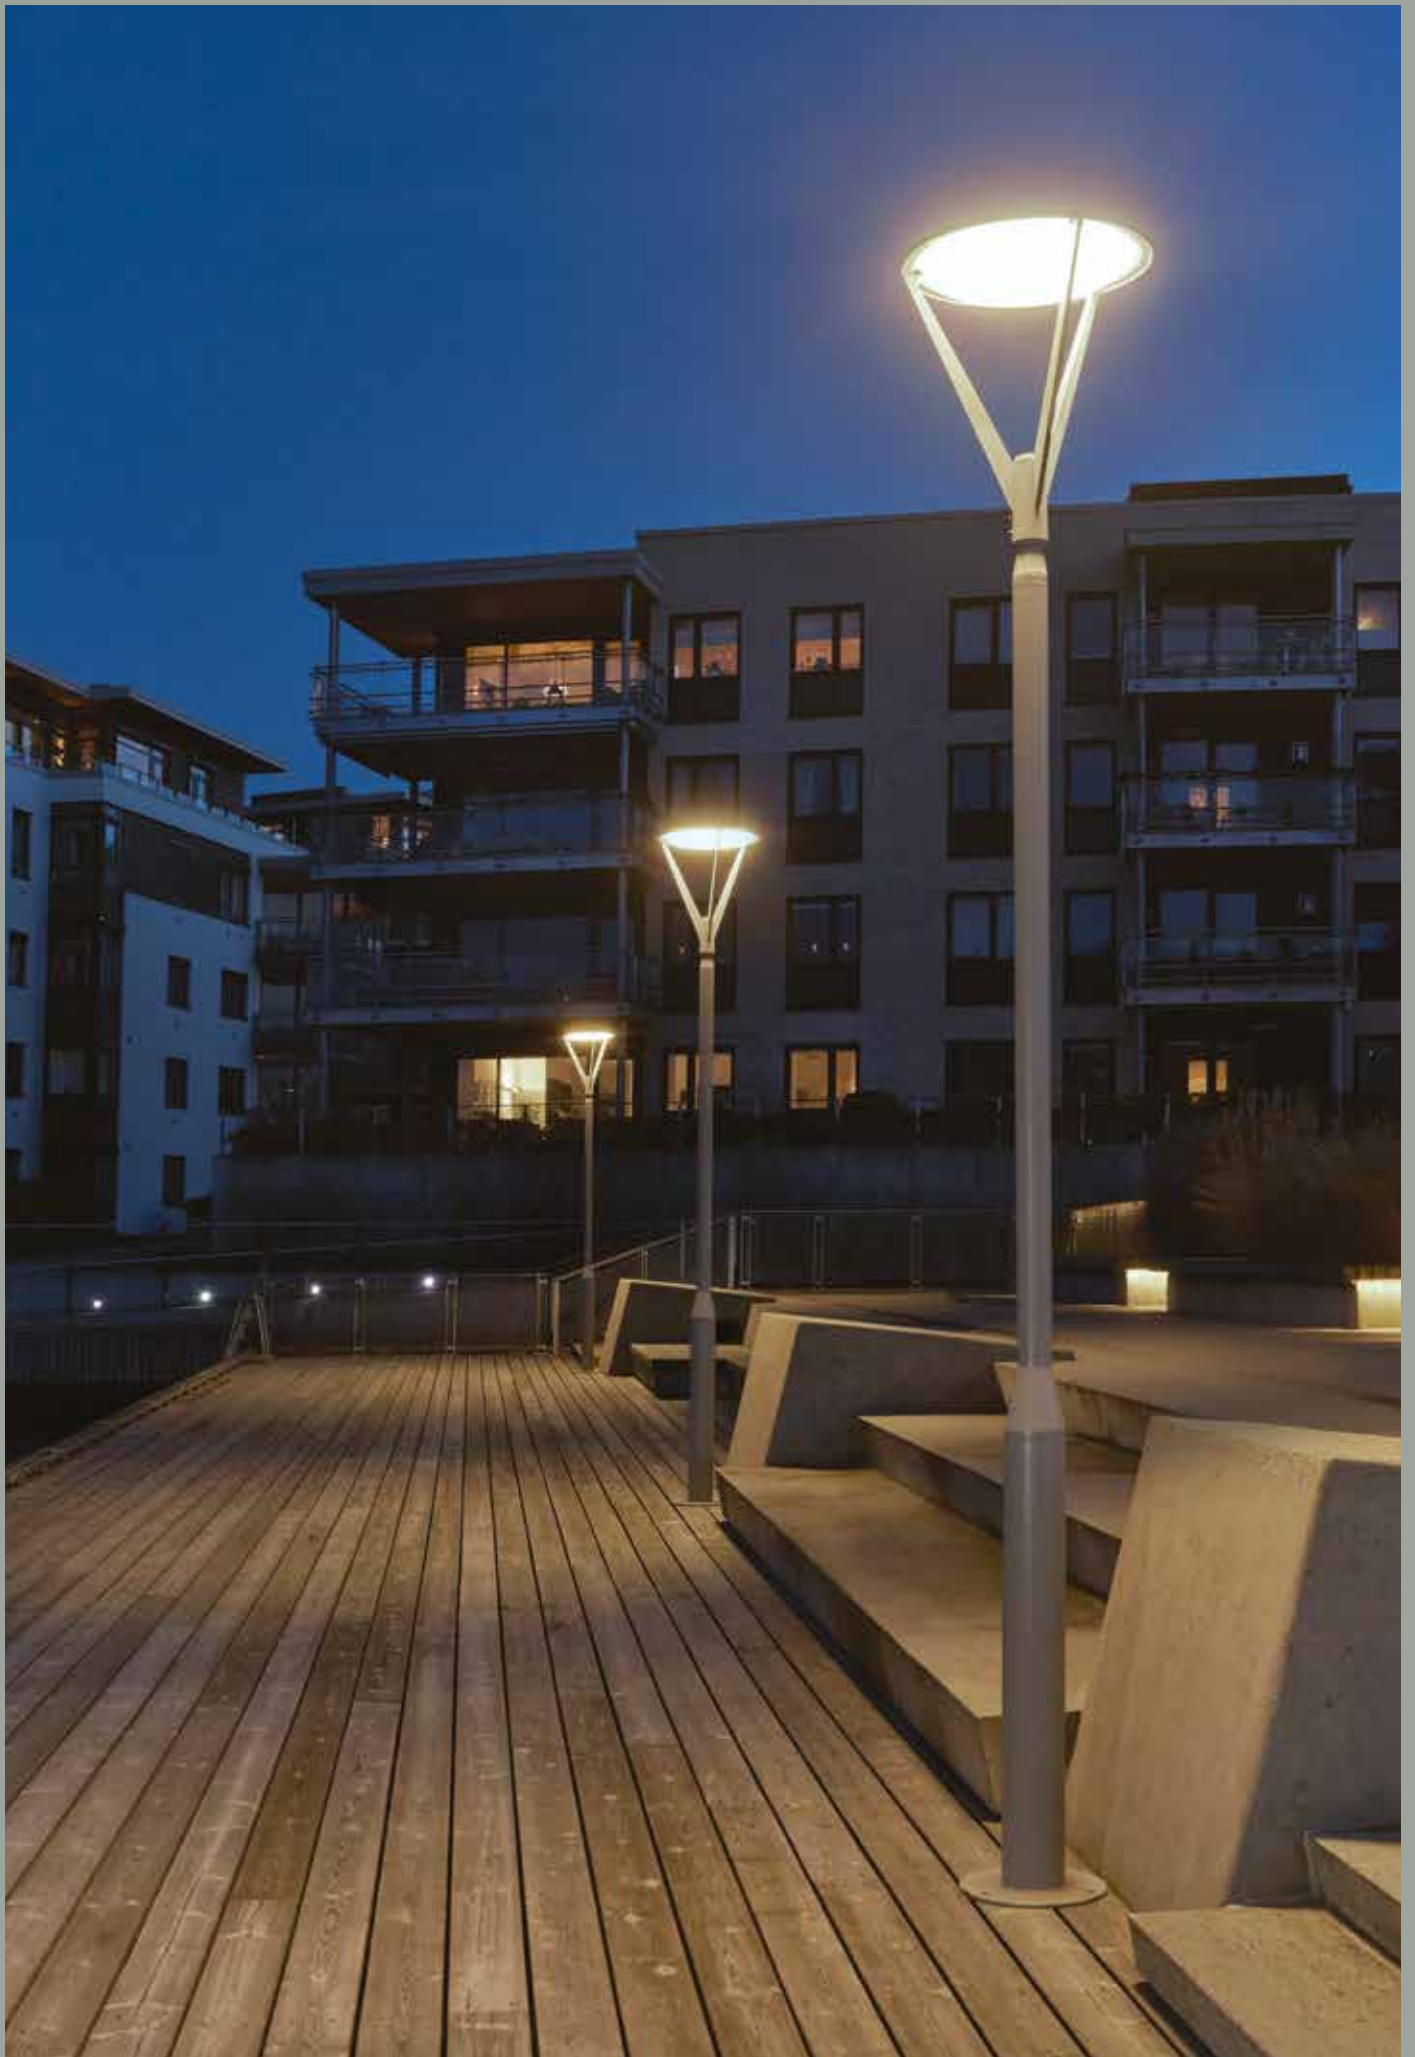

Hammerfest

A city vibrant with life, yet safe and comfortable is the perfect place for the Hammerfest pole. It refers in style to the classics, but is ultimately thoroughly modern after all. Hammerfest is a modern pole elegant by its minimalism. Thanks to its specially designed luminaire, the lamp has the advantage of illuminating a large area with a harmonious beam of light. Designers of urban spaces have the choice of a satin or milk glass diffuser, with which the urban evening space of streets, parks, promenades and squares can be balanced perfectly. Good lighting does not compete with architecture in the city. The task of successful illumination is to highlight its most significant qualities.