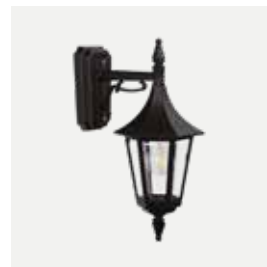

Rimini

Colour:

- ☒ Black
- ☐ White

Product Eco-friendly.

Luminaire suitable for extreme conditions.

Fully replaceable electrical kit.

Accessories:

Art. 150

Corner bracket