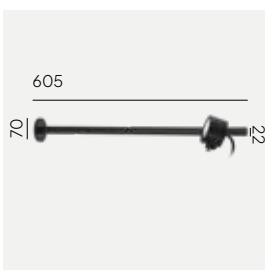

Art	Type of light source	Watt	Luminous flux	Colour temperature	L70/B50	Light control
6702BL	LED	8W	686lm	3000K	> 50 000h	Dimmable
6702GR						
6706BL		4W	389lm			
6706GR						

*All indexes also available in 4000K and 2700K versions, and with 15° or 24° light angle, contact your supplier.