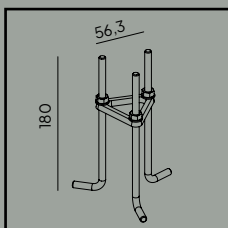

Accessories:

Art. 205

Concreting anchor