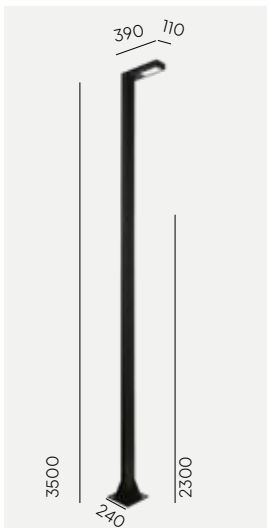

Art	Type of light source	Watt	Luminous flux	Colour temperature	L70/B50	Light control	Lens	IP	
5200AL	LED	19,9W	2620lm	3000K	> 120 000h	DALI2 / NightDim	IESNA type V	IP55/65	
5200BL									
5200GR									
5202AL		19,5W	2660lm		-	> 100 000h	Dimmable	-	-
5202BL									
5202GR									
5204AL		19,9W	2620lm		-	> 120 000h	-	-	-
5204BL									
5204GR									
5206AL		19,6W	2666lm		-	> 100 000h	-	-	-
5206BL									
5206GR									

*All indexes also available in 4000K and 2700K versions.