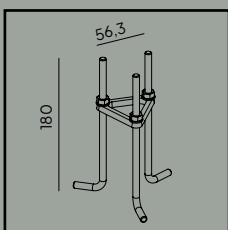

Accessories:

Art. 205

Concreting anchor