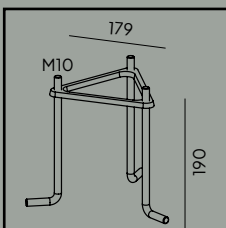

Colour:

-  Black
-  Galvanized

Luminaire suitable for extreme conditions.

Product Eco-friendly.

Double corrosion protection (galvanising+powder coating).

Accessories:

Art. 405

Concreting anchor.