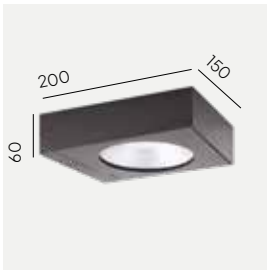

Product Eco-friendly.

Accessories:

Art. 151

Corner bracket tilt 15//30/45 °

Art	Type of light source	Watt	Luminous flux	Colour temperature	L70/B50
1330AL	LED	9,5W	920lm	3000K	50 000
1330GR					
1330WH					
5114AL			979lm	4000K	
5114GR					
5114WH					
1331AL		17,5W	1599lm	3000K	
1331GR					
1331WH					
5115AL			1717lm	4000K	
5115GR					
5115WH					