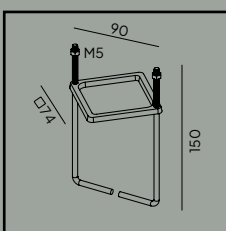

Accessories:

Art. 307

Concreting anchor.