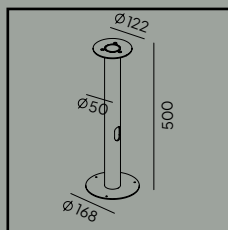

Art. 206

Anchoring support