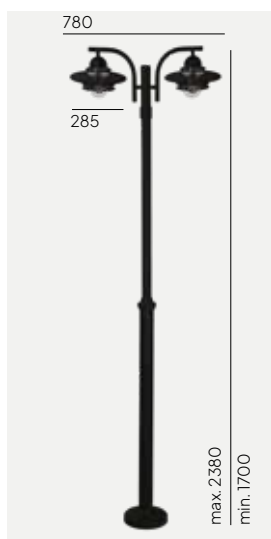

Art	Type of light source
242BL	E27
242GA