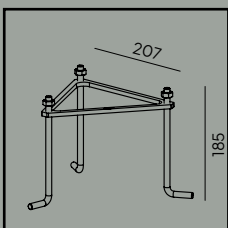

Accessories:

Art. 305

Concreting anchor.