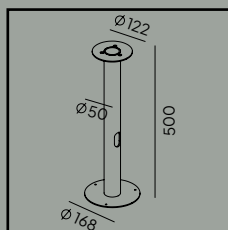

Art. 206

Anchoring support