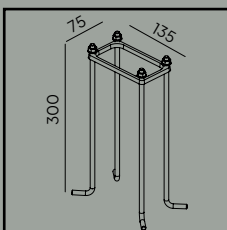

Concreting anchor

Art. 113

Anchoring support

Art	Type of light source	Watt	Luminous flux	Colour temperature	L70/B50	Light control	Lens
1262AL	LED	53W	7746lm	4000K	> 70 000h	DALI2	IESNA type IV
1262BL							
1262GR							
1261AL							
1261BL							
1261GR							
1281AL		54W	7320lm	3000K		-	
1281BL							
1281GR							
1282AL							
1282BL							
1282GR							