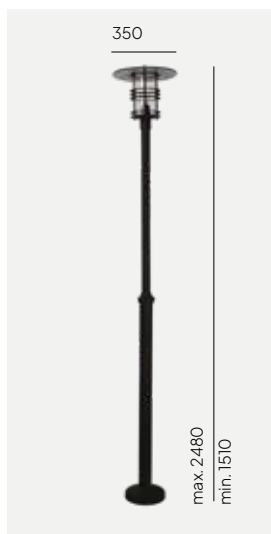

Accessories:

Art. 405

Concreting anchor.

Art. 406

Ground anchor.

Art	Type of light source
281BL	E27
281GA	

Art	Type of light source
283BL	E27
283GA	

Arvika