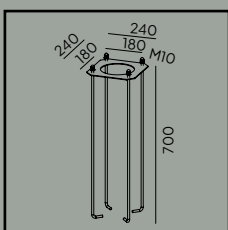

Accessories:

Art. 3091