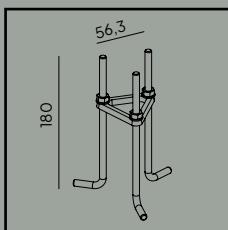

*2700K on request only, contact your supplier.

Luminaire housing made of natural wood.

Product Eco-friendly.

Fully replaceable electrical kit.

Accessories:

Art. 205

Concreting anchor

Art. 206