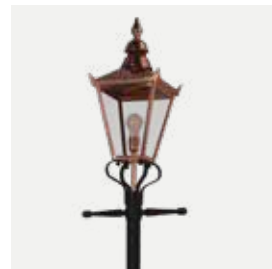

Chelsea

Colour:
 Copper

Product Eco-friendly.

Luminaire suitable for extreme conditions.

Fully replaceable electrical kit.

Handmade product (artisanal method).

Accessories:

Art. 305

Concreting anchor.

Art. 306

Ground anchor.

Art. 108

Anchoring support.