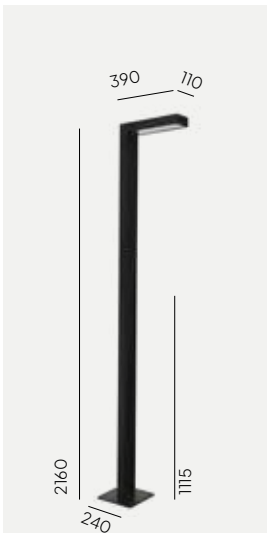

Product Eco-friendly.

Accessories:

Art. 116

Concreting anchor
For 2160 & 2360 height

Art. 117

Anchoring support
For 2160 & 2360 height.

Art. 3091

Concreting anchor