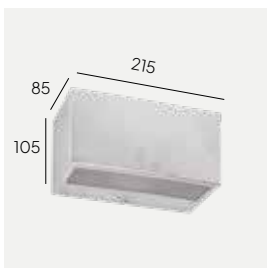

Art	Type of light source	Watt	Luminous flux	Colour temperature	L70/B50	Light control
1700GA	LED	8,4W	360lm	3000K	50 000h	Dimmable
5100GA			367lm	4000K		
1702GA	E27	-	-	-	-	-