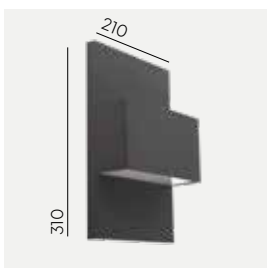

Art	Type of light source	Watt	Luminous flux	Colour temperature	L70/B50	Light control
1874AL	E27	-	-	-	-	-
1874GR		-	-	-	-	-
1874WH		-	-	-	-	-
1879AL	LED	8,3W	609lm	3000K	> 72 000h	Dimmable
1879GR						
1879WH						
1880AL		8,4W	656lm	4000K		
1880GR						
1880WH