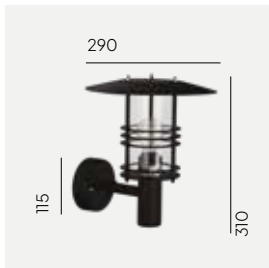

Product Eco-friendly.

Double corrosion protection (galvanising+powder coating).

Accessories:

Art. 153

Corner bracket

Art. 159

Spacer

Art	Type of light source
286BL	E27
286GA	