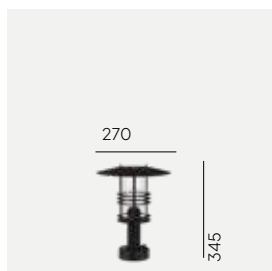

Art	Type of light source
284BL	E27
284GA