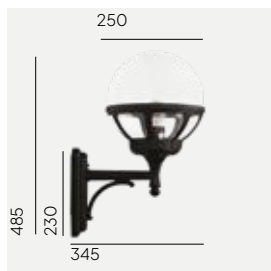

Art	Type of light source
360BL	E27
360WH