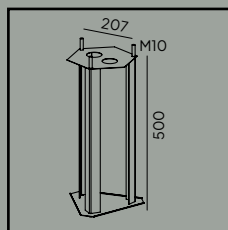

Art. 306

Ground anchor.