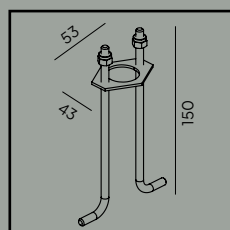

Product Eco-friendly.

Accessories:

Art. 204

Ground anchor.

Art. 203

Concreting anchor.

Art	Type of light source	Watt	Luminous flux	Colour temperature	L70/B50	Light control
1566BL	LED	4W	330lm	3000K	>50 000h	Dimmable
1566GA						
1566GR			345lm	4000K		
1567BL						
1567GA						
1567GR						