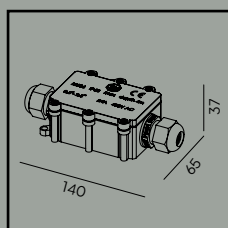

Multiple light variants.

Luminaire suitable for extreme conditions.

Fully replaceable electrical kit.

Wide range of light direction adjustment.

Accessories:

Art. 142
Power cord cover

Art. 145
Hermetic 3-track box