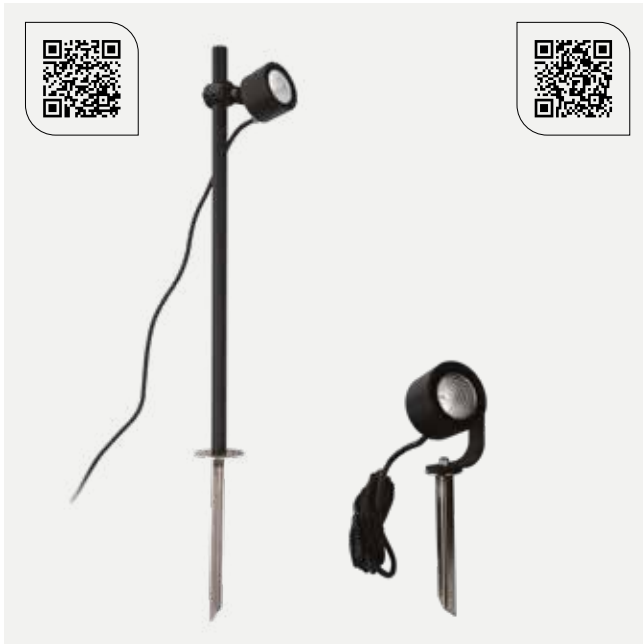

Moss

Colour:

- Black
- Graphite
- Stainless Steel

Colour temperature:

2700K* 3000K 4000K

*2700K on request only, contact your supplier.

CE	220-240V	IP65	Grounding symbol	36°
LED	DIM	Al	GL	INOX

Product Eco-friendly.

Energy under control (mainly energy-saving solutions - control, dimming, motion-dusk sensor).

Wide range of light direction adjustment.

Accessories:

Art. 145

Hermetic IP68 box with 3 lines

Art. 146

8-way connection box IP68