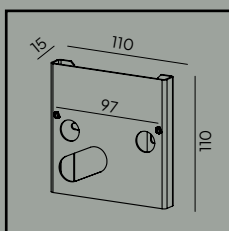

Accessories:

Art. 157

Mounting distance