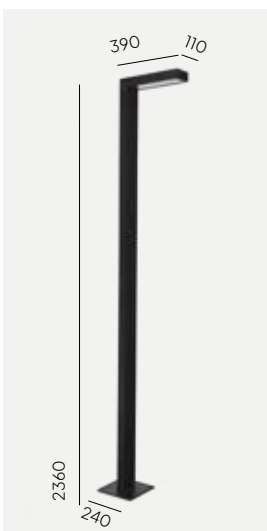

Art	Type of light source	Watt	Luminous flux	Colour temperature	L70/B50	Light control	Lens
1363AL	LED	12W	1128lm	3000K	>72.000h	Dimmable	-
1363BL							
1363GR							

*All indexes also available in 4000K and 2700K versions.