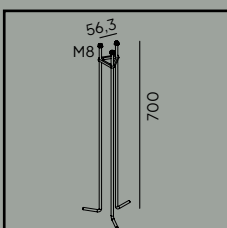

Product Eco-friendly.

Accessories:

Art. 6130

Concreting anchor

Art. 6132

Anchoring support 490mm

Art. 6135

Electric box