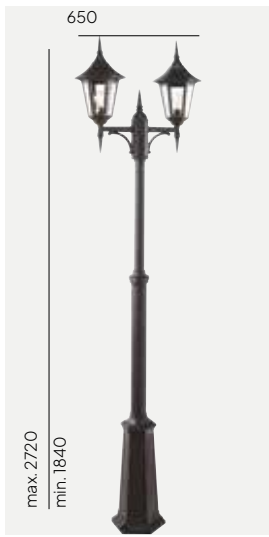

Art	Type of light source
302BL	E27
302WH