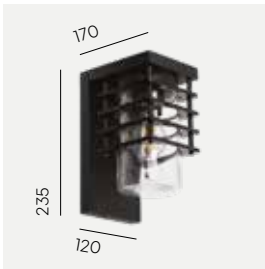

Art	Type of light source
1396BL	E27