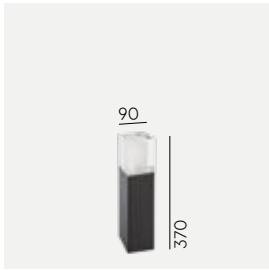

Product Eco-friendly.

Accessories:

Art. 204

Ground anchor.

Art. 203

Concreting anchor.

Art	Type of light source	Watt	Luminous flux	Colour temperature	L70/B50	Light control
1566BL	LED	4W	330lm	3000K	>50 000h	Dimmable
1566GA						
1566GR			345lm	4000K		
1567BL						
1567GA						
1567GR						