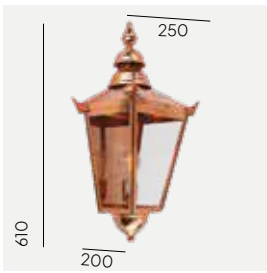

Chelsea

Colour:

 Copper

Product Eco-friendly.

Luminaire suitable for extreme conditions.

Fully replaceable electrical kit.

Handmade product (artisanal method).

Art	Type of light source
950CO	E27