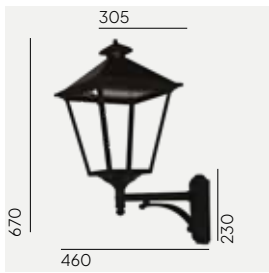

Art	Type of light source	Watt	Luminous flux	Colour temperature	L70/B50	Lens
4118BL	LED	14,6W	1716lm	3000K	50 000h	IESNA type V
4118WH				4000K		
4119BL			1767lm	4000K		
4119WH