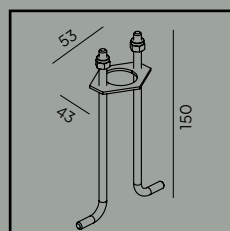

Art. 203

Concreting anchor