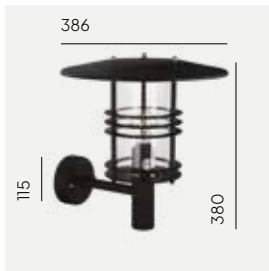

Product Eco-friendly.

Double corrosion protection (galvanising+powder coating).

Accessories:

Art. 153

Corner bracket

Art. 159

Spacer

Art	Type of light source
286BL	E27
286GA	