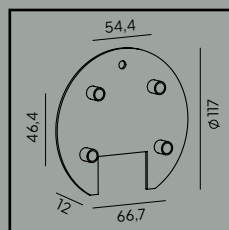

Art. 159

Luminaire mounting distance