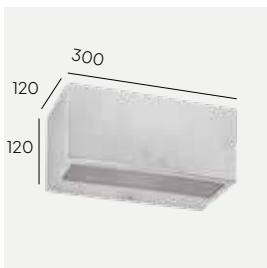

Art	Type of light source	Watt	Luminous flux	Colour temperature	L70/B50	Light control
1710GA	LED	7,1W	649lm	3000K	70 000h	Dimmable
1712GA	E27	-	-	-	-	-