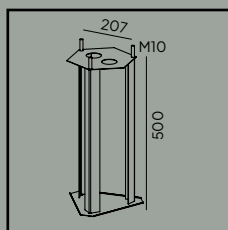

Art. 306

Ground anchor.