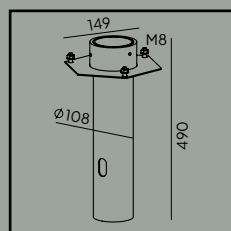

Art. 110

Ground anchor