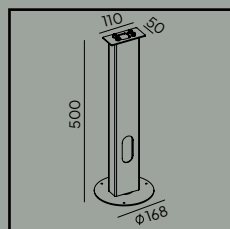

Art. 1908

Anchoring support