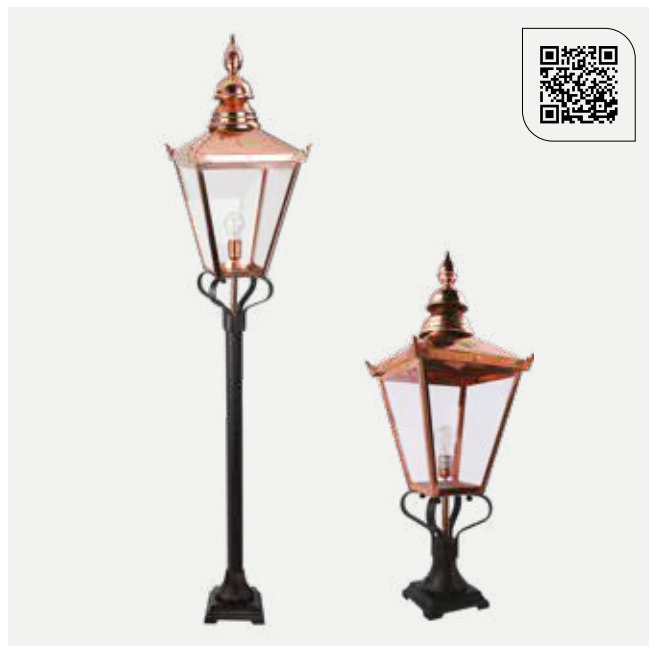

Chelsea & Chelsea Big

Colour:

 Copper

Product Eco-friendly.

Luminaire suitable for extreme conditions.

Fully replaceable electrical kit.

Handmade product (artisanal method).

Accessories: