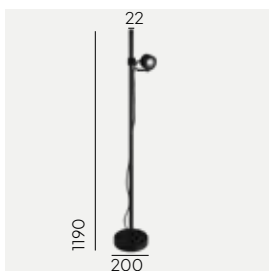

Art	Type of light source	Watt	Luminous flux	Colour temperature	L70/B50	Light control			
6602BL	LED	4W	389lm	3000K	> 50 000h	Dimmable			
6602GR			414lm	4000K					
6603BL							8W	686lm	3000K
6603GR			749lm	4000K					
6600BL		686lm						3000K	
6600GR			749lm	4000K					
6601BL		686lm					3000K		
6601GR			749lm	4000K					

*All indexes also available with 15° or 24° light angle, contact your supplier.

Art	Type of light source	Watt	Luminous flux	Colour temperature	L70/B50	Light control
6473BL	LED	4W	389lm	3000K	> 50 000h	Dimmable
6473GR						
6471BL		8W	686lm			
6471GR						

*All indexes also available in 4000K and 2700K versions, and with 15° or 24° light angle, contact your supplier.