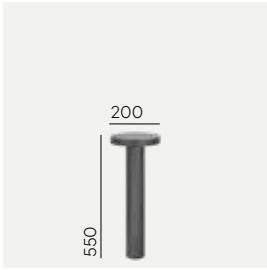

Art	Type of light source	Watt	Luminous flux	Colour temperature	L70/B50	Light control	
6170AL	LED	16W	1358lm	3000K	> 72 000h	Dimmable	
6170GR				4000K			
6171AL			1396lm	4000K			DALI2 / NightDim
6171GR							
6173AL		17,6W	1396lm	4000K			
6173GR							
6172AL			1358lm	3000K			
6172GR