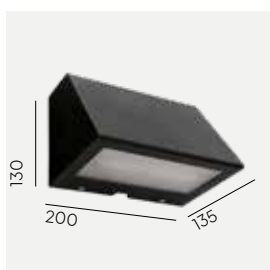

Art	Type of light source	Watt	Luminous flux	Colour temperature	L70/B50	Light control
1392BL	LED	5,2W	346lm	3000K	> 70 000h	Dimmable
1392GA						
5113BL		5,4W	432lm	4000K		
5113GA