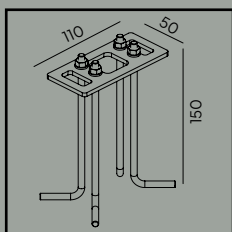

Accessories:

Art. 1907

Concreting anchor