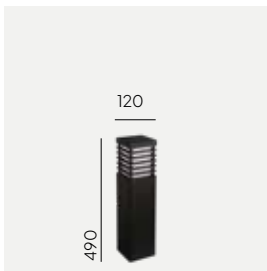

Luminaire suitable for extreme conditions.

Double corrosion protection (galvanising+powder coating).

Accessories:

Art. 205

Concreting anchor

Art. 206

Anchoring support

Art	Type of light source	Watt	Luminous flux	Colour temperature	L70/B50	Light control
296BL	E27	-	-	-	-	-
296GA						
296GR						
1483BL	LED E27	5,9W	252lm	2700K	25 000h	Dimmable
1483GA						
1483GR						
1482BL	LED	8,5W	292lm	3000K	> 50 000h	
1482GA						
1482GR						
5022BL			310lm	4000K		
5022GA						
5022GR						