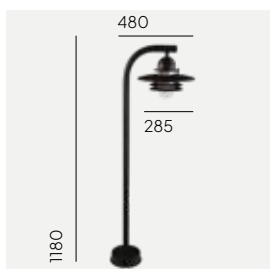

Art	Type of light source
245BL	E27
245GA