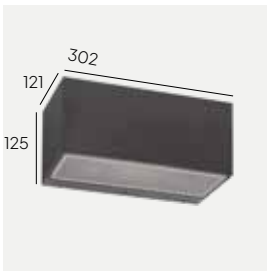

Art	Type of light source	Watt	Luminous flux	Colour temperature	L70/B50	Light control
1300AL	LED	8,3W	547lm	3000K	>72 000h	Dimmable
1300BL						
1300GR						
1300WH						
5080AL		19,4W	1669lm	3000K	>72 000h	DALI2
5080BL						
5080GR						
5080WH						
5086AL		19,3W	1942lm	4000K	>70 000h	DALI2
5086BL						
5086GR						
5086WH						
5018AL		8,5W	550lm	4000K	>70 000h	DALI2
5018BL						
5018GR						
5018WH						
1306AL	E27	13,7W	1280lm	3000K	>70 000h	Dimmable
1306BL						
1306GR						
1306WH						
5105AL		13,7W	1313lm	4000K	>70 000h	DALI2
5105BL						
5105GR						
5105WH						
1303AL	E27	-	-	-	-	-
1303BL						
1303GR						
1303WH