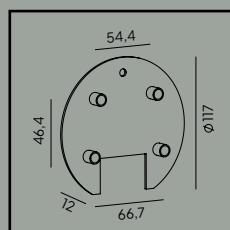

Art. 159

Luminaire mounting distance