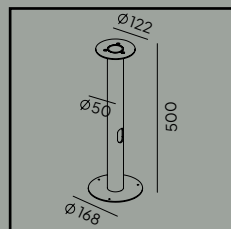

Luminaire suitable for extreme conditions.

Fully replaceable electrical kit.

Product Eco-friendly.

Accessories:

Art. 205

Concreting anchor

Art. 206

Anchoring support