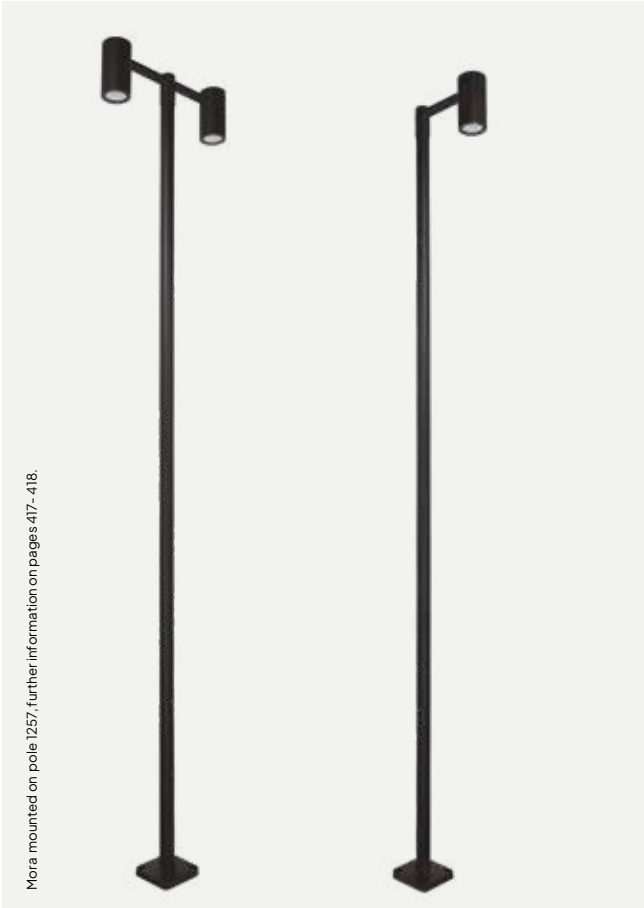

Mora

CE	220-240V	IP65	IK08	⏚
LED	DALI	Al	GL	60