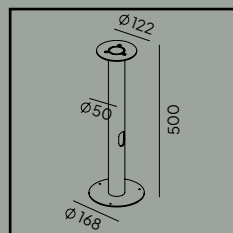

Fully replaceable electrical kit.

Accessories:

Art. 205

Concreting anchor

Art. 206

Anchoring support

Art	Type of light source
1560BL	E27
1560GA	
1560GR	

Art	Type of light source
1565BL	E27
1565GA	
1565GR	