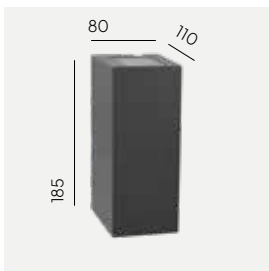

Art	Type of light source	Watt	Luminous flux	Colour temperature	L70/B50	Light control
1587AL	LED	4W	108lm	3000K	> 102 000h	Dimmable
1587BL						
1587GR						
1587WH						
1588AL			135lm	4000K		
1588BL						
1588GR						
1588WH