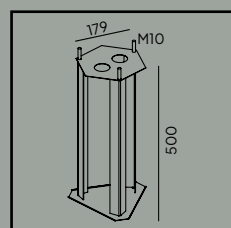

Art. 406

Anchoring support