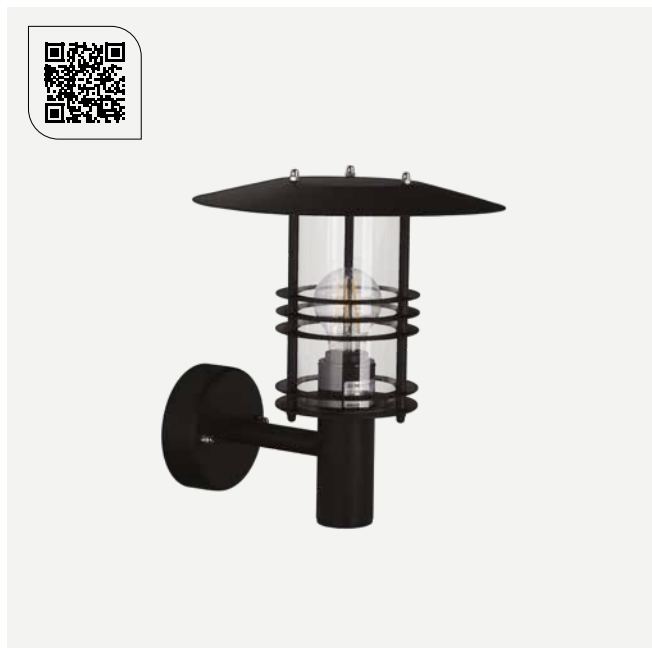

Stockholm & Stockholm Big