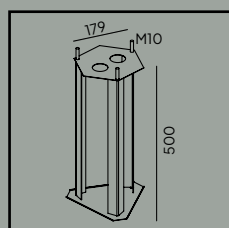

Art. 406

Anchoring support