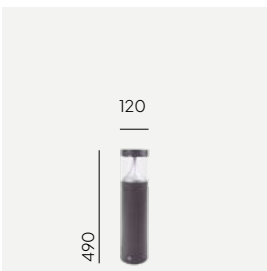

Product Eco-friendly.

Accessories:

Art. 205

Concreting anchor

Art. 206

Anchoring support

Art	Type of light source	Watt	Luminous flux	Colour temperature	L70/B50	Light control
1290AL	LED	9,1W	864lm	3000K	> 72 000h	Dimmable
1290GR				4000K		
5117AL			917lm	DALI		
5117GR			864lm			
2302AL		864lm				
2302GR		3000K				
2303AL		9,6W	934lm	4000K		
2303GR						