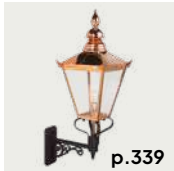

Wall

p.15

p.25

p.29

p.299

p.241

p.245

p.303

p.307

p.349

p.349

p.59

p.247

p.337

p.337

Chelsea

p.339

p.339

p.359

p.365

p.81

p.373

p.373

p.375

p.99

p.105

p.311

p.121

p.263

p.395

p.129

p.249

p.254

p.377

p.383

p.379

p.317

p.137

p.323

p.323

p.397

p.397

p.397

p.142

p.171

p.159

p.265

p.327

p.329

p.413