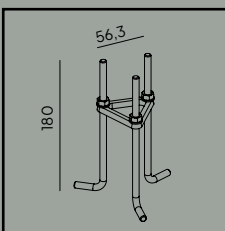

Luminaire suitable for extreme conditions.

Double corrosion protection (galvanising+powder coating).

Accessories:

Art. 205

Concreting anchor

Art. 206

Anchoring support

Art	Type of light source	Watt	Luminous flux	Colour temperature	L70/B50	Light control
296BL	E27	-	-	-	-	-
296GA						
296GR						
1483BL	LED E27	5,9W	252lm	2700K	25 000h	Dimmable
1483GA						
1483GR						
1482BL	LED	8,5W	292lm	3000K	> 50 000h	
1482GA						
1482GR						
5022BL			310lm	4000K		
5022GA						
5022GR						