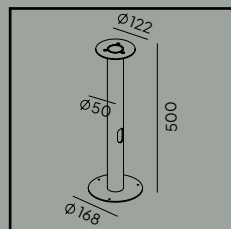

Luminaire suitable for extreme conditions.

Fully replaceable electrical kit.

Product Eco-friendly.

Accessories:

Art. 205

Concreting anchor

Art. 206

Anchoring support