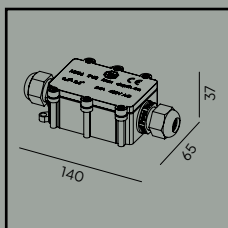

Accessories:

Art. 145

Hermetic IP68 box with 3 lines