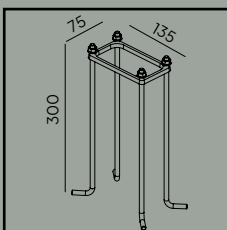

Concreting anchor

Art. 113

Anchoring support

Art	Type of light source	Watt	Luminous flux	Colour temperature	L70/B50	Light control	Lens
1262AL	LED	53W	7746lm	4000K	> 70 000h	DALI2	IESNA type IV
1262BL							
1262GR							
1261AL							
1261BL							
1261GR							
1281AL		54W	7320lm	3000K		-	
1281BL							
1281GR							
1282AL							
1282BL							
1282GR							