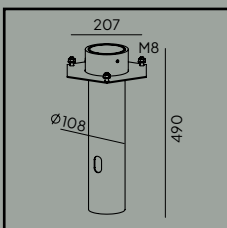

Accessories:

Art. 108

Anchoring support.