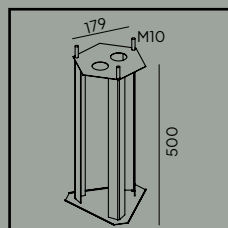

Art. 406

Ground anchor.