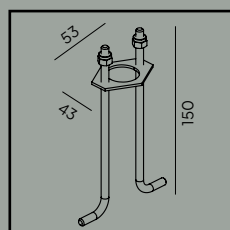

Product Eco-friendly.

Accessories:

Art. 204

Ground anchor.

Art. 203

Concreting anchor.

Art	Type of light source	Watt	Luminous flux	Colour temperature	L70/B50	Light control
1566BL	LED	4W	330 lm	3000K	>50 000h	Dimmable
1566GA						
1566GR			345 lm	4000K		
1567BL						
1567GA						
1567GR						