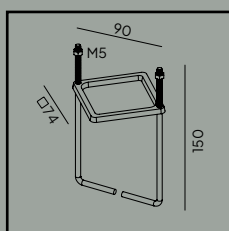

Accessories:

Art. 307

Concreting anchor.