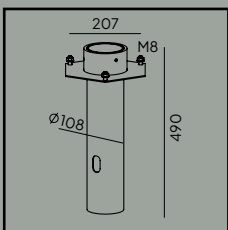

Colour:

- Black
- White

Product Eco-friendly.

Luminaire suitable for extreme conditions.

Fully replaceable electrical kit.

Accessories:

Art. 108

Anchoring support.