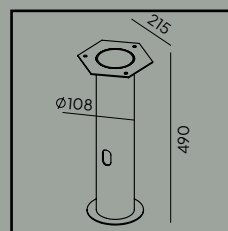

Art. 115

Ground anchor