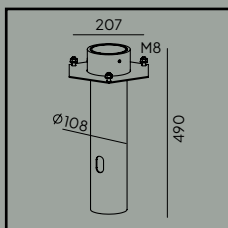

Accessories:

Art. 108

Anchoring support.