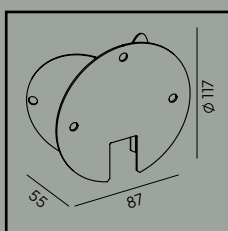

Art. 153

Mounting corner

Art. 159

Luminaire mounting distance

Art	Type of light source
240BL	E27
240GA	E27

Oslo

Colour:

Black