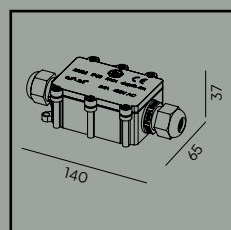

Art. 145

Hermetic 3-track box