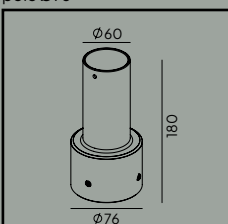

Art. 7665

Adapter Ø60 for install on pole Ø76