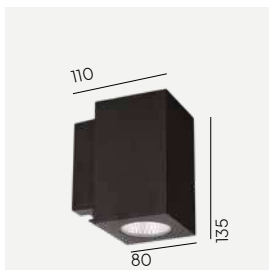

Art	Type of light source	Watt	Luminous flux	Colour temperature	L70/B50	Light control
1740AL	LED GU10	-	-	-	-	-
1740BL						
1740GR						
1740WH						
1741AL	LED	3,9W	210lm	2700K	40 000h	Dimmable
1741BL						
1741GR						
1741WH						
1742AL						
1742BL						
1742GR						
1742WH						
5153AL	LED	8W	675lm	4000K	> 50 000h	Dimmable
5153BL						
5153GR						
5153WH						
5153WH