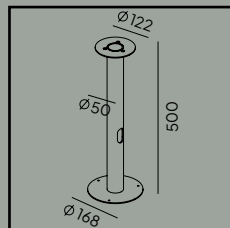

Art. 206

Anchoring support