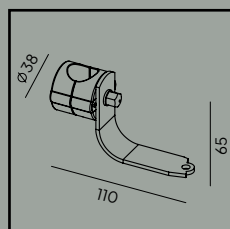

Art. 6729

Head mount