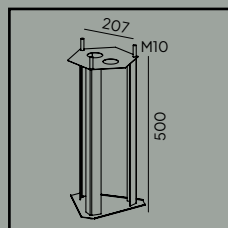

Art. 306

Ground anchor.