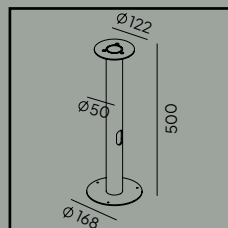

Art. 206

Anchoring support