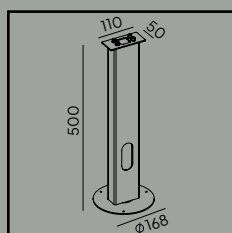

Art. 1908

Ground anchor