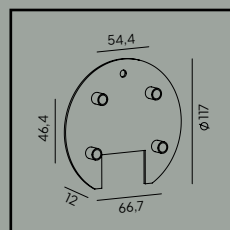

Art. 159

Luminaire mounting distance