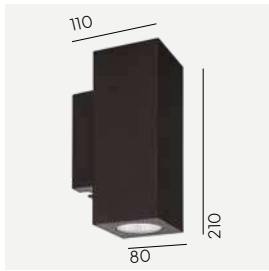

Art	Type of light source	Watt	Luminous flux	Colour temperature	L70/B50	Light control
1730AL	LED GU10	-	-	-	-	-
1730BL						
1730GR						
1730WH						
1731AL	LED	7,8W	420lm	2700K	40 000h	Dimmable
1731BL						
1731GR						
1731WH						
1732AL						
1732BL						
1732GR						
1732WH						
5152AL	LED	16W	1350lm	4000K	> 50 000	Dimmable
5152BL						
5152GR						
5152WH						
5152WH