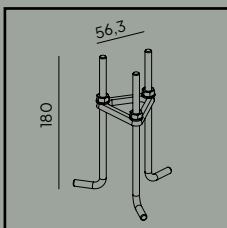

Accessories:

Art. 205

Concreting anchor