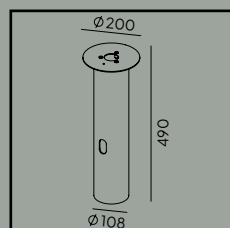

Art. 6132

Anchoring support 490mm