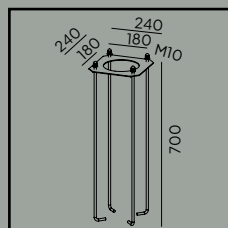

Product Eco-friendly.

Accessories:

Art. 116

Concreting anchor
For 2160 & 2360 height

Art. 117

Anchoring support
For 2160 & 2360 height.

Art. 3091

Concreting anchor