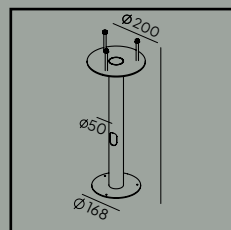

Art. 1231

Ground anchor