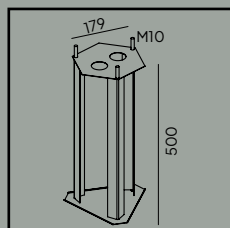

Art. 406

Ground anchor.