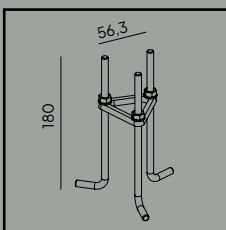

Accessories:

Art. 205

Concreting anchor