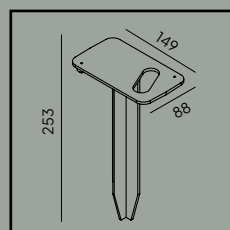

Wide range of light direction adjustment.

Accessories:

Art. 1233

Cap

Art. 1233

Ground anchor.

Art	Type of light source	Watt	Luminous flux	Colour temperature	L70/B50	Light control	Light angle	
1592BL	LED GU10	5,5W	276lm	3000K	40 000	Dimmable	36°	
1592GR							40°	
1593BL	LED	8,6W	566lm		> 145 000h		Dimmable	36°
1593GR								40°