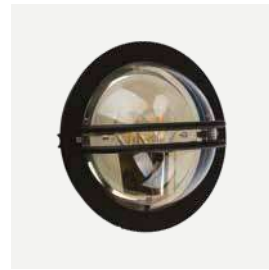

Bremen

Colour:

☒ Black

☐ Galvanized

Colour temperature:

2700K* 3000K 4000K

*2700K on request only, contact your supplier.

Product Eco-friendly.

Luminaire suitable for extreme conditions.

Fully replaceable electrical kit.