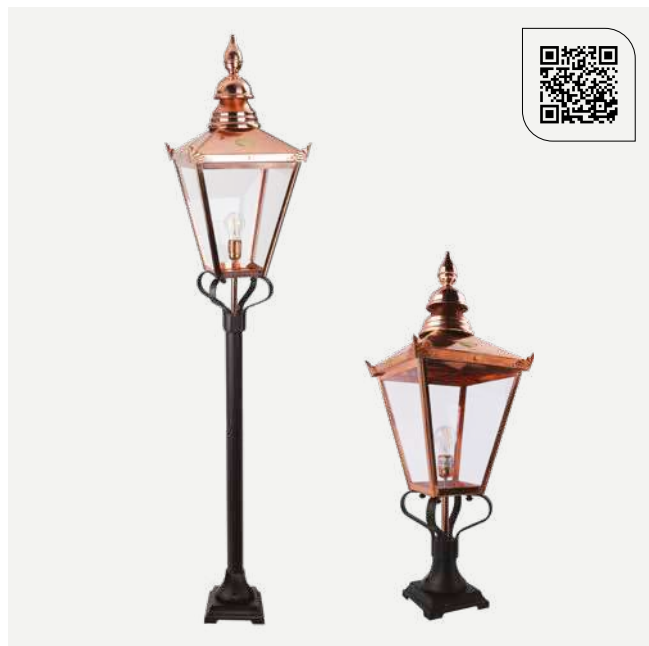

Chelsea & Chelsea Big

Colour:

 Copper

Product Eco-friendly.

Luminaire suitable for extreme conditions.

Fully replaceable electrical kit.

Handmade product (artisanal method).

Accessories: