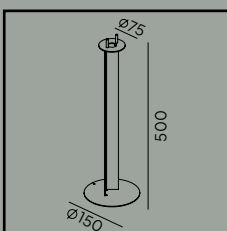

Accessories:

Art. 202

Anchoring support