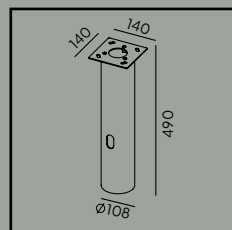

Arvika

Colour:

Black

Galvanized

Colour temperature:

2700K* 3000K

4000K

*2700K on request only, contact your supplier.

Luminaires with energy distributor option.

Luminaire suitable for extreme conditions.

Fully replaceable electrical kit.

Double corrosion protection (galvanising+powder coating).

Accessories:

Art. 208

Concreting anchor.

Art. 207