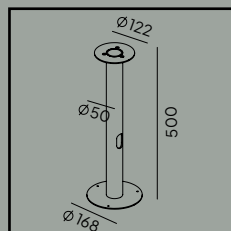

Art. 206
Anchoring support