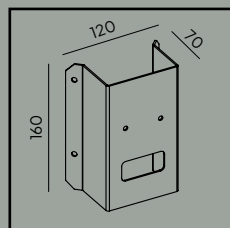

Luminaire suitable for extreme conditions.

Fully replaceable electrical kit.

Product Eco-friendly.

Accessories:

Art. 130

Corner bracket
Art.1373, 1374

Art. 149

Corner bracket
Art.1370, 1371