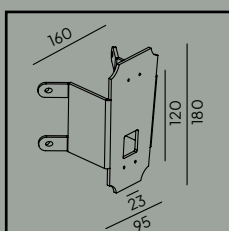

Art. 150

Corner bracket

Rimini & Milano

Colour:

- Black
- White

Product Eco-friendly.

Luminaire suitable for extreme conditions.

Fully replaceable electrical kit.