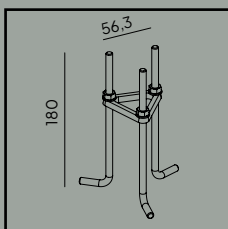

Luminaire suitable for extreme conditions.

Fully replaceable electrical kit.

Product Eco-friendly.

Accessories:

Art. 205

Concreting anchor

Art. 206

Anchoring support