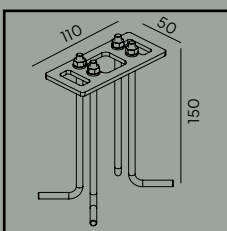

Accessories:

Art. 1907

Concreting anchor