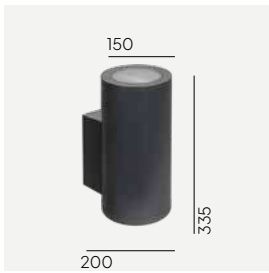

Art	Type of light source	Watt	Luminous flux	Colour temperature	L70/B50	Light control
6405AL	LED	26,5W	946lm	3000K	> 70 000h	DALI2/ NightDim
6405BL						
6405GR						
6405WH						
6425AL						
6425BL						
6425GR						
6425WH						

Art	Type of light source	Watt	Luminous flux	Colour temperature	L70/B50	Light control	
6406AL	LED	14,6W	39lm	3000K	> 70 000h	DALI2/ NightDim	
6406BL							
6406GR							
6406WH							
6426AL			37lm	4000K			
6426BL							
6426GR							
6426WH							

Art	Type of light source	Watt	Luminous flux	Colour temperature	L70/B50	Light control	
6407AL	LED	14,6W	998lm	3000K	> 70 000h	DALI2/ NightDim	
6407BL							
6407GR							
6407WH							
6427AL			1016lm	4000K			
6427BL							
6427GR							
6427WH							

Art	Type of light source	Watt	Luminous flux	Colour temperature	L70/B50	Light control	
6408AL	LED	14,6W	998lm	3000K	> 70 000h	DALI2/ NightDim	
6408BL							
6408GR							
6408WH							
6428AL			1016lm	4000K			
6428BL							
6428GR							
6428WH