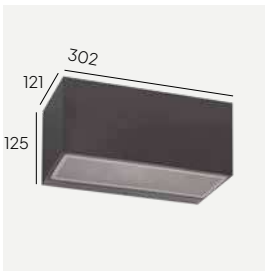

Art	Type of light source	Watt	Luminous flux	Colour temperature	L70/B50	Light control	
1300AL	LED	8,3W	547lm	3000K	>72 000h	Dimmable	
1300BL							
1300GR							
1300WH							
5080AL		19,4W	1669lm	3000K	>72 000h	DALI2	
5080BL							
5080GR							
5080WH							
5086AL		19,3W	1942lm	4000K	>70 000h	DALI2	
5086BL							
5086GR							
5086WH							
5018AL		8,5W	550lm	4000K	>70 000h	DALI2	
5018BL							
5018GR							
5018WH							
1306AL	13,7W	1280lm	3000K	>70 000h	Dimmable		
1306BL							
1306GR							
1306WH							
5105AL		1313lm	4000K			>70 000h	Dimmable
5105BL							
5105GR							
5105WH							
1303AL	E27	-	-	-	-		
1303BL							
1303GR							
1303WH