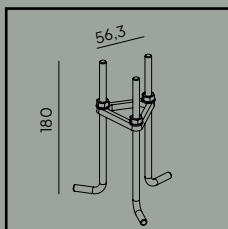

*2700K on request only, contact your supplier.

Luminaire housing made of natural wood.

Product Eco-friendly.

Fully replaceable electrical kit.

Accessories:

Art. 205

Concreting anchor

Art. 206