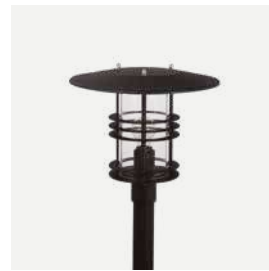

Art	Type of light source
287BL	E27
287GA	

Stockholm Big

Colour:

-  Black
-  Galvanized

Luminaire suitable for extreme conditions.

Product Eco-friendly.

Double corrosion protection (galvanising+powder coating).