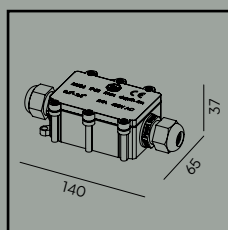

Multiple light variants.

Luminaire suitable for extreme conditions.

Fully replaceable electrical kit.

Wide range of light direction adjustment.

Accessories:

Art. 142
Power cord cover

Art. 145
Hermetic 3-track box