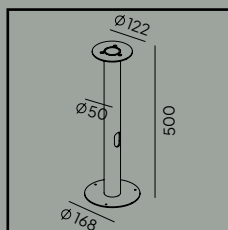

Art. 206

Anchoring support