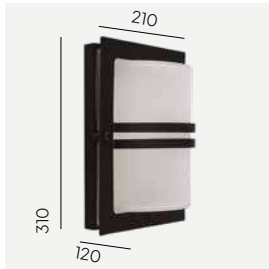

Art	Type of light source	Watt	Luminous flux	Colour temperature	L70/B50	Light control
661AL	E27	-	-	-	-	-
661BL						
661GA						
661ST						
MD661AL	E27	-	-	-	-	Motion Detector
MD661BL						
MD661GA						
MD661ST						
668AL	E27	5,2W	483lm	3000K	> 70 000	Dimmable
668BL						
668GA						
668ST						
671AL	LED	9,5W	-	-	50 000h	Motion Detector
671BL						
671GA						
671ST						
672AL						
672BL						
672GA						
672ST						
				4000K