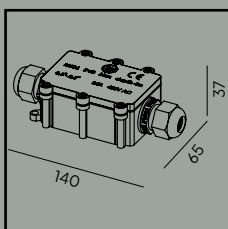

Product Eco-friendly.

Energy under control (mainly energy-saving solutions - control, dimming, motion-dusk sensor).

Wide range of light direction adjustment.

Accessories:

Art. 145

Hermetic IP68 box with 3 lines