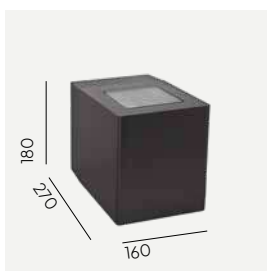

Art	Type of light source	Watt	Luminous flux	Colour temperature	L70/B50	Light control
1952AL	LED	21W	1115lm	3000K	> 102 000h	-
1952GR			1077lm			
5033AL			1077lm	4000K		
5033GR