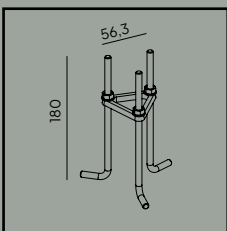

Accessories:

Art. 205
Concreting anchor