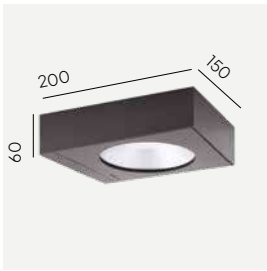

Product Eco-friendly.

Accessories:

Art. 151

Corner bracket tilt 15//30/45 °

Art	Type of light source	Watt	Luminous flux	Colour temperature	L70/B50
1330AL	LED	9,5W	920lm	3000K	50 000
1330GR					
1330WH					
5114AL			979lm	4000K	
5114GR					
5114WH					
1331AL		17,5W	1599lm	3000K	
1331GR					
1331WH					
5115AL			1717lm	4000K	
5115GR					
5115WH					