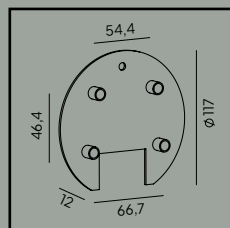

Art. 159

Spacer