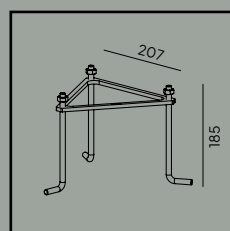

Art. 305

Concreting anchor.