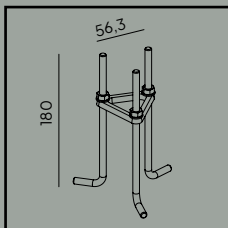

2700K* 3000K 4000K

*2700K on request only, contact your supplier.

Luminaire housing made of natural wood.

Product Eco-friendly.

Fully replaceable electrical kit.

Accessories:

Art. 205

Concreting anchor