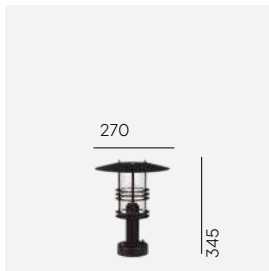

Art	Type of light source
284BL	E27
284GA