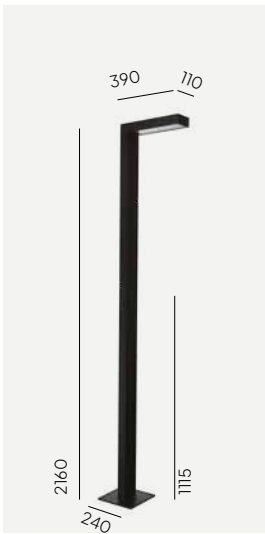

Art	Type of light source	Watt	Luminous flux	Colour temperature	L70/B50	Light control	Lens
1360AL	LED	12 W	1128lm	3000K	>72 000h	Dimmable	-
1360BL							
1360GR							
1361AL		8,4W	1081lm		>100 000h	DALI2 / NightDim	IESNA type V
1361BL							
1361GR							
1362AL		8,5W	1081lm		>120 000h	DALI2 / NightDim	IESNA type III
1362BL							
1362GR							
1366AL		8,4W	1018lm		>120 000h	-	IESNA type III
1366BL							
1366GR							
1368AL	8,7W	1018lm	>120 000h	DALI2 / NightDim	IESNA type III		
1368BL							
1368GR							

*All indexes also available in 4000K and 2700K versions.