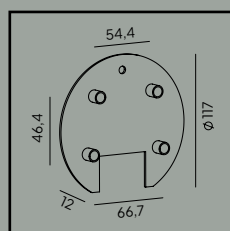

Art. 159

Luminaire mounting distance.