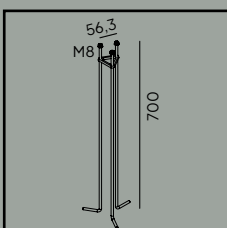

Product Eco-friendly.

Accessories:

Art. 6130

Concreting anchor

Art. 6132

Anchoring support 490mm

Art. 6135

Electric box