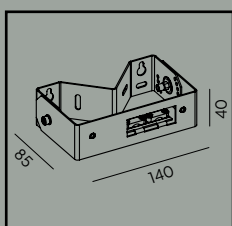

Product Eco-friendly.

Accessories:

Art. 151

Corner bracket tilt 15//30/45 °

Art	Type of light source	Watt	Luminous flux	Colour temperature	L70/B50
1330AL	LED	9,5W	920lm	3000K	50 000
1330GR					
1330WH					
5114AL			979lm	4000K	
5114GR					
5114WH					
1331AL		17,5W	1599lm	3000K	
1331GR					
1331WH					
5115AL			1717lm	4000K	
5115GR					
5115WH					