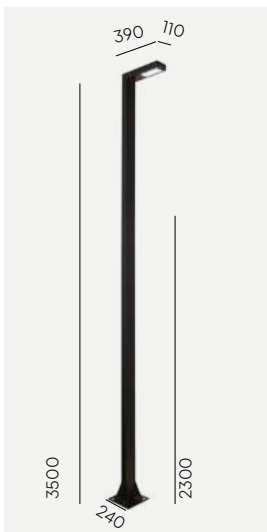

Art	Type of light source	Watt	Luminous flux	Colour temperature	L70/B50	Light control	Lens	IP	
5200AL	LED	19,9W	2620lm	3000K	> 120 000h	DALI2 / NightDim	IESNA type V	IP55/65	
5200BL									
5200GR									
5202AL		19,5W	2660lm		Dimmable	> 100 000h		Dimmable	IP65
5202BL									
5202GR									
5204AL		19,9W	2620lm		DALI2 / NightDim	IESNA type III	> 120 000h	DALI2 / NightDim	IP55/65
5204BL									
5204GR									
5206AL		19,6W	2666lm		Dimmable		> 100 000h	Dimmable	IP65
5206BL									
5206GR									

*All indexes also available in 4000K and 2700K versions.