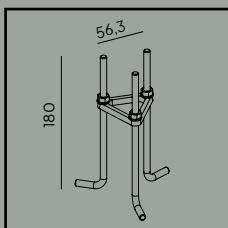

*2700K on request only, contact your supplier.

Luminaire housing is made of natural wood.

Luminaire suitable for extreme conditions.

Fully replaceable electrical kit.

Accessories:

Art. 205

Concreting anchor