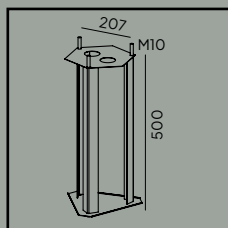

Art. 306

Ground anchor.