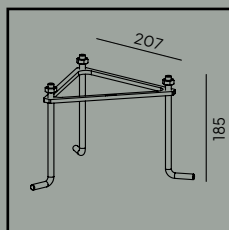

Art. 305

Concreting anchor.