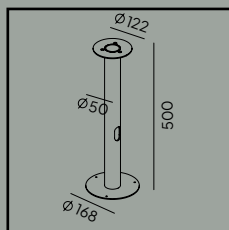

Art. 206

Anchoring support