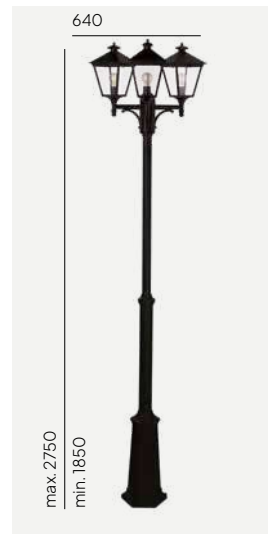

Art	Type of light source
483BL	E27
483WH