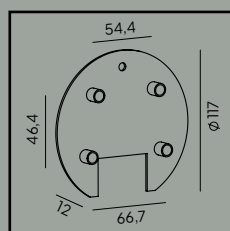

Art. 153

Mounting corner

Art. 159

Luminaire mounting distance

Art	Type of light source
240BL	E27
240GA	E27

Oslo

Colour:

Black