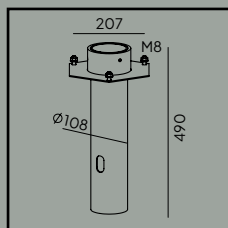

Art. 108

Anchoring support.