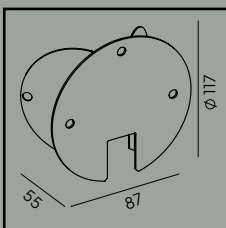

Accessories:

Art. 153

Corner bracket