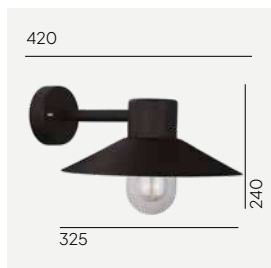

Art	Type of light source
290BL	E27
290GA