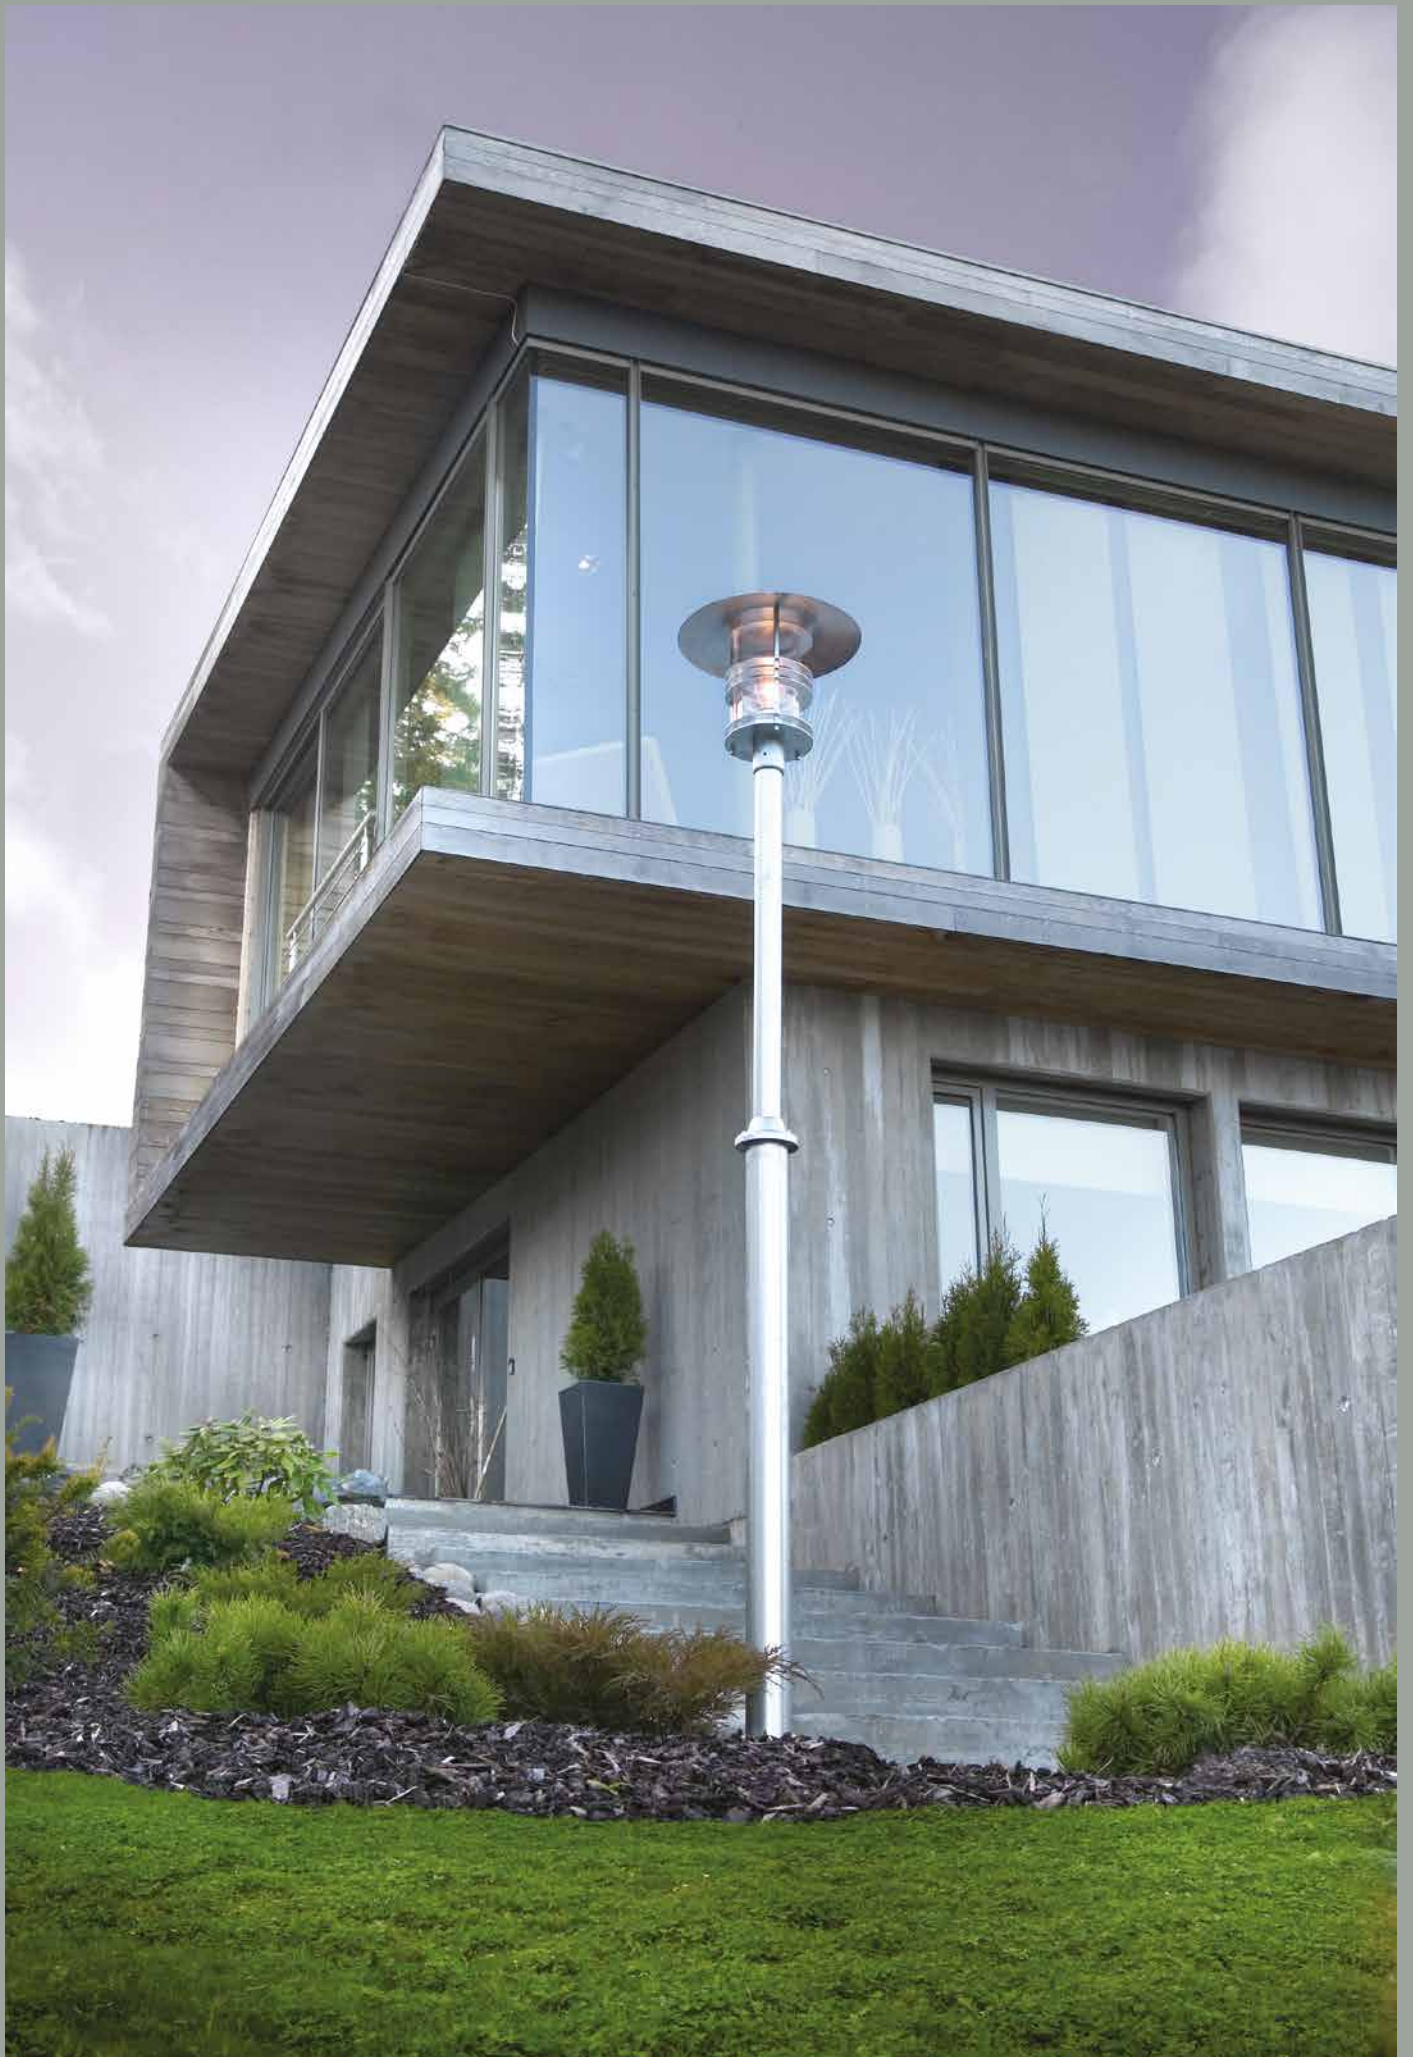

Art	Type of light source
287BL	E27
287GA	

Stockholm Big

Colour:

-  Black
-  Galvanized

Luminaire suitable for extreme conditions.

Product Eco-friendly.

Double corrosion protection (galvanising+powder coating).