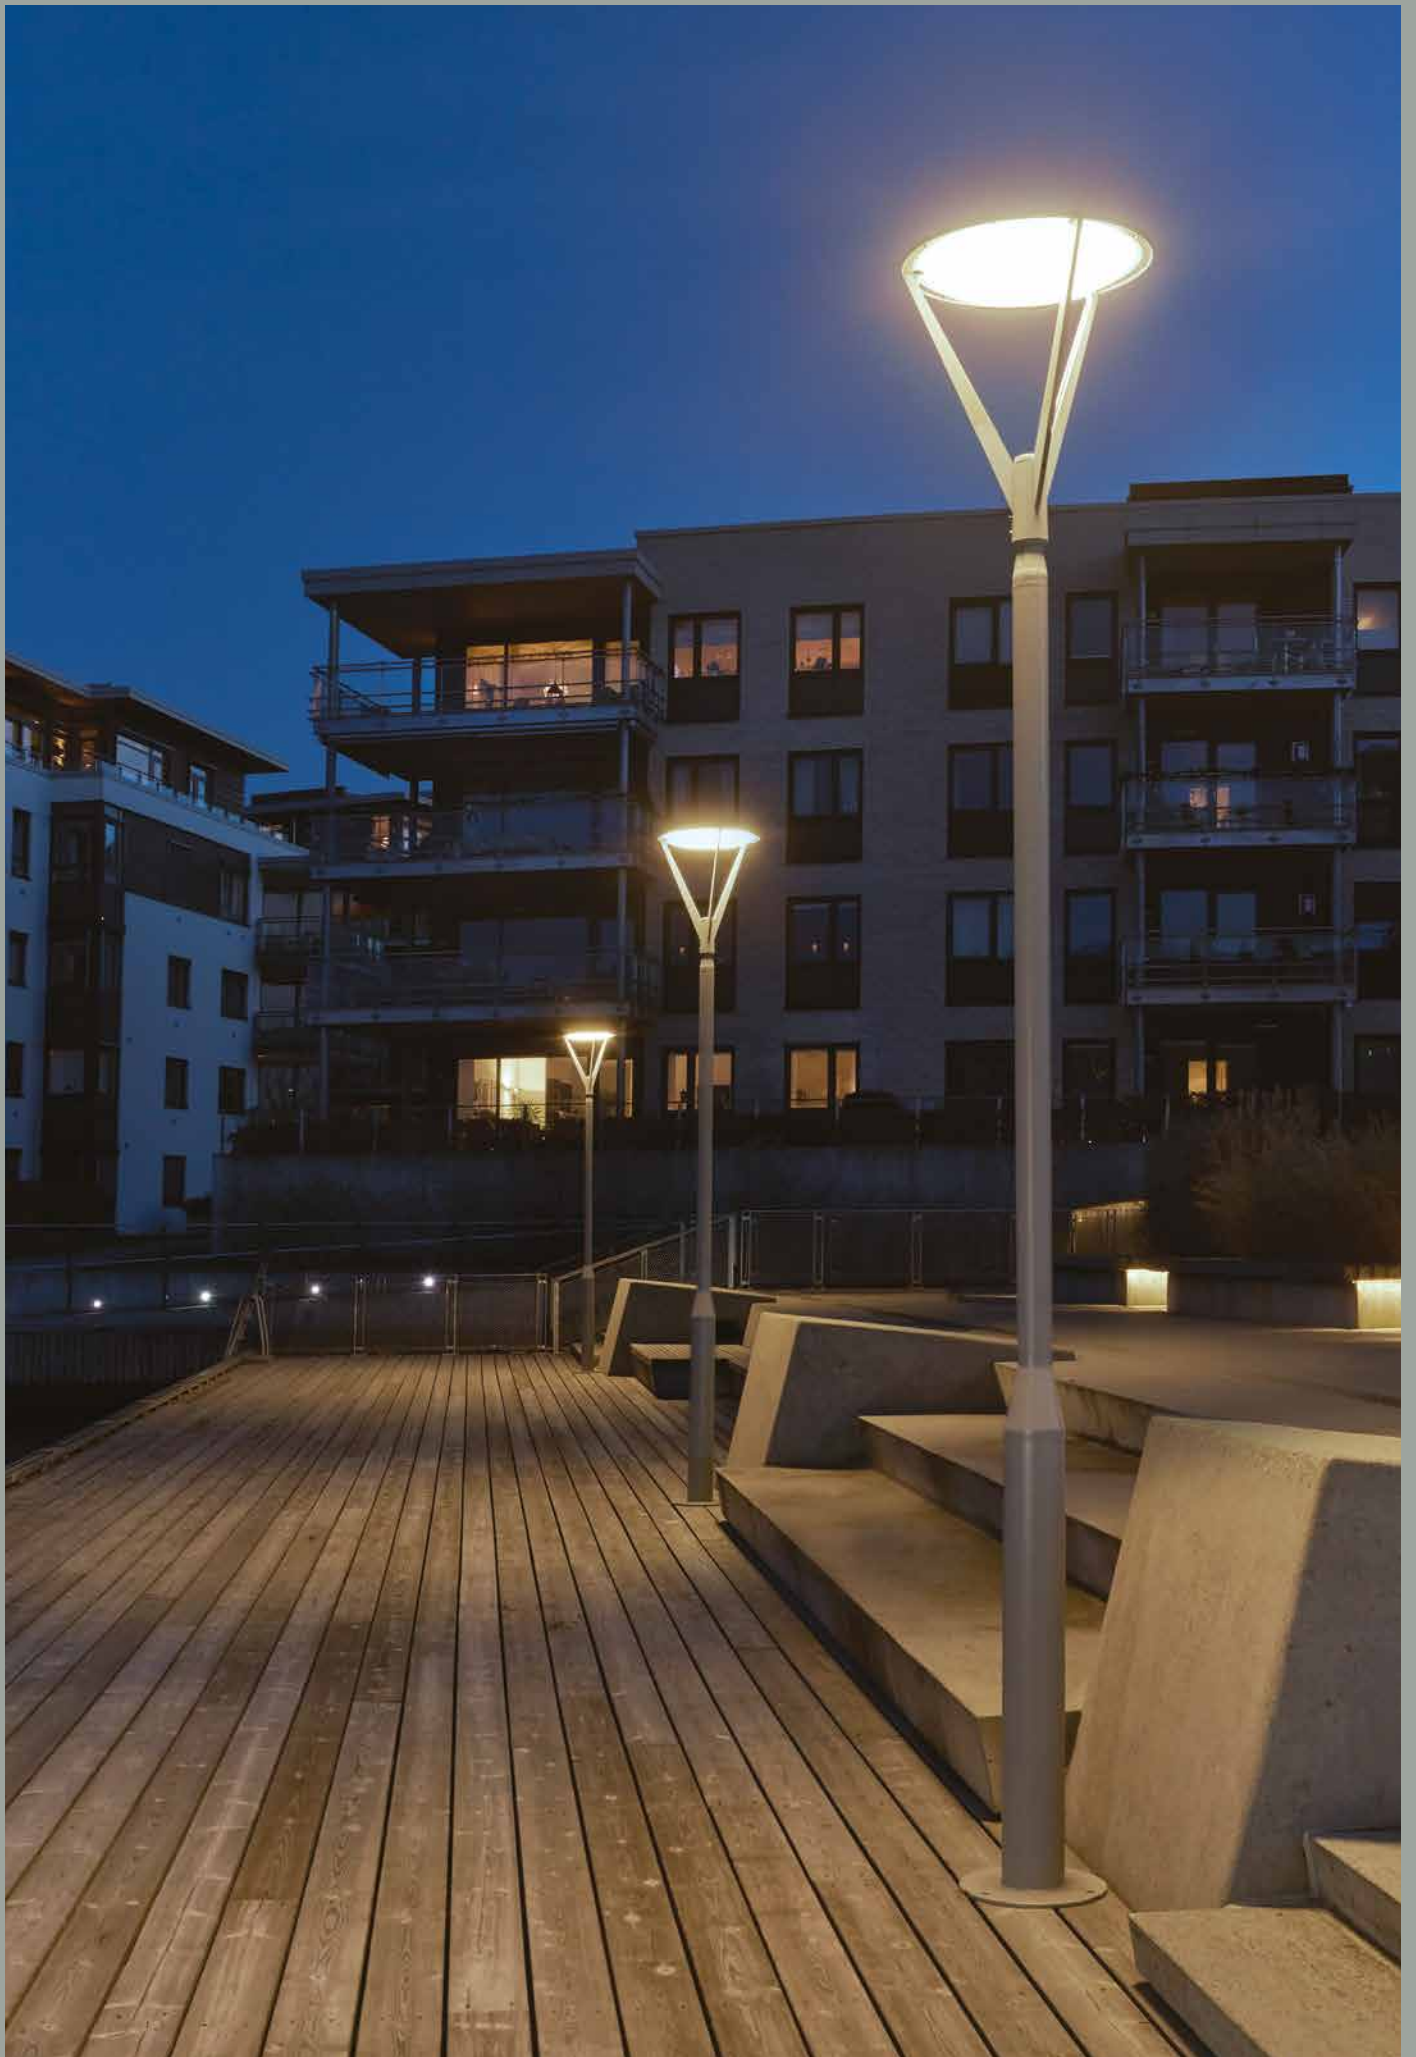

Hammerfest

A city vibrant with life, yet safe and comfortable is the perfect place for the Hammerfest pole. It refers in style to the classics, but is ultimately thoroughly modern after all. Hammerfest is a modern pole elegant by its minimalism. Thanks to its specially designed luminaire, the lamp has the advantage of illuminating a large area with a harmonious beam of light. Designers of urban spaces have the choice of a satin or milk glass diffuser, with which the urban evening space of streets, parks, promenades and squares can be balanced perfectly. Good lighting does not compete with architecture in the city. The task of successful illumination is to highlight its most significant qualities.