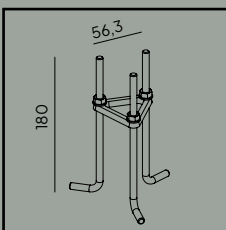

Accessories:

Art. 205

Concreting anchor