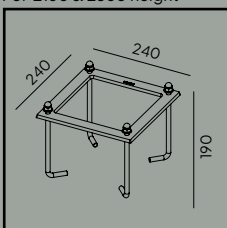

Product Eco-friendly.

Accessories:

Art. 116

Concreting anchor
For 2160 & 2360 height

Art. 117

Anchoring support
For 2160 & 2360 height.

Art. 3091

Concreting anchor