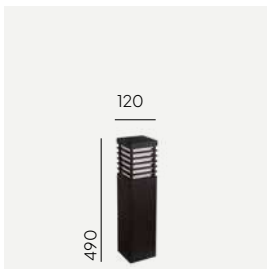

Luminaire suitable for extreme conditions.

Double corrosion protection (galvanising+powder coating).

Accessories:

Art. 205

Concreting anchor

Art. 206

Anchoring support

Art	Type of light source	Watt	Luminous flux	Colour temperature	L70/B50	Light control
296BL	E27	-	-	-	-	-
296GA						
296GR						
1483BL	LED E27	5,9W	252lm	2700K	25 000h	Dimmable
1483GA						
1483GR						
1482BL	LED	8,5W	292lm	3000K	> 50 000h	
1482GA						
1482GR						
5022BL			310lm	4000K		
5022GA						
5022GR						