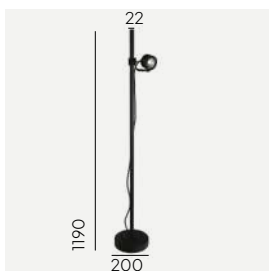

Art	Type of light source	Watt	Luminous flux	Colour temperature	L70/B50	Light control			
6602BL	LED	4W	389lm	3000K	> 50 000h	Dimmable			
6602GR			414lm	4000K					
6603BL							8W	686lm	3000K
6603GR			749lm	4000K					
6600BL		686lm						3000K	
6600GR			749lm	4000K					
6601BL		686lm					3000K		
6601GR			749lm	4000K					

*All indexes also available with 15° or 24° light angle, contact your supplier.

Art	Type of light source	Watt	Luminous flux	Colour temperature	L70/B50	Light control
6473BL	LED	4W	389lm	3000K	> 50 000h	Dimmable
6473GR						
6471BL		8W	686lm			
6471GR						

*All indexes also available in 4000K and 2700K versions, and with 15° or 24° light angle, contact your supplier.