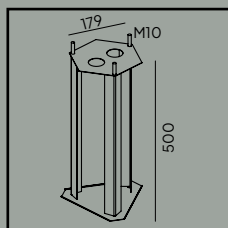

Art. 406

Ground anchor.