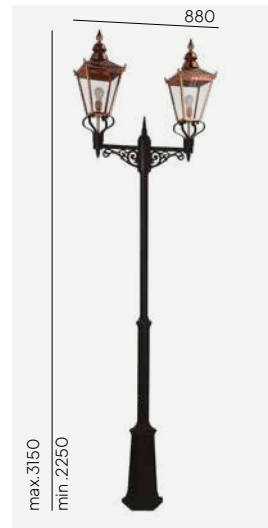

Art	Type of light source
953CO	E27