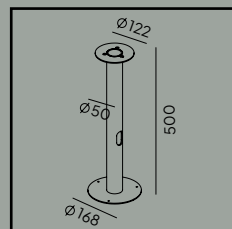

Art. 206

Anchoring support