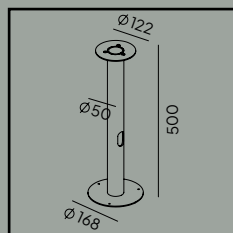

Fully replaceable electrical kit.

Accessories:

Art. 205

Concreting anchor

Art. 206

Anchoring support

Art	Type of light source
1560BL	E27
1560GA	
1560GR	

Art	Type of light source
1565BL	E27
1565GA	
1565GR	