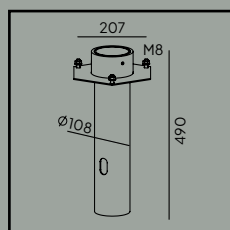

Art. 108

Anchoring support.