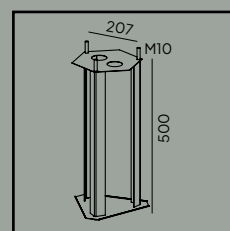

Art. 306

Ground anchor.