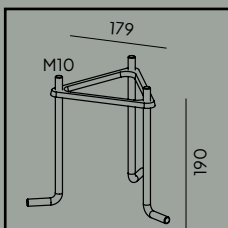

Accessories:

Art. 405

Concreting anchor.