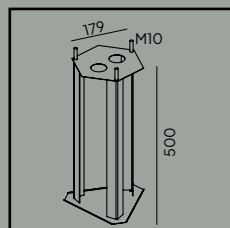

Art. 406

Ground anchor