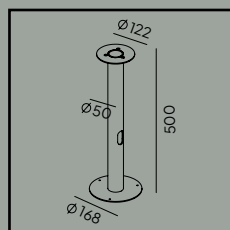

Accessories:

Art. 205

Concreting anchor

Art. 206

Anchoring support

Rena

Colour:

● Stainless Steel