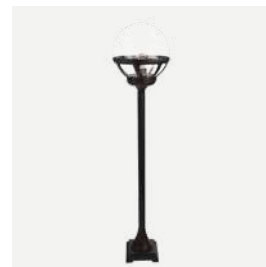

Art. 152

Mounting corner

Bologna

Colour:

Product Eco-friendly.

Luminaire suitable for extreme conditions.

Fully replaceable electrical kit.

Accessories: