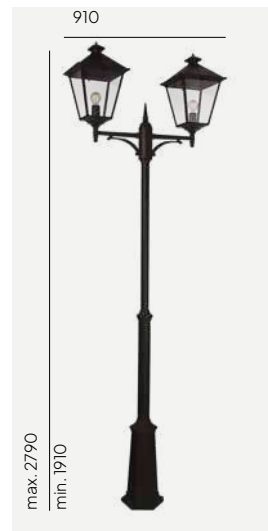

Art	Type of light source
492BL	E27
492WH