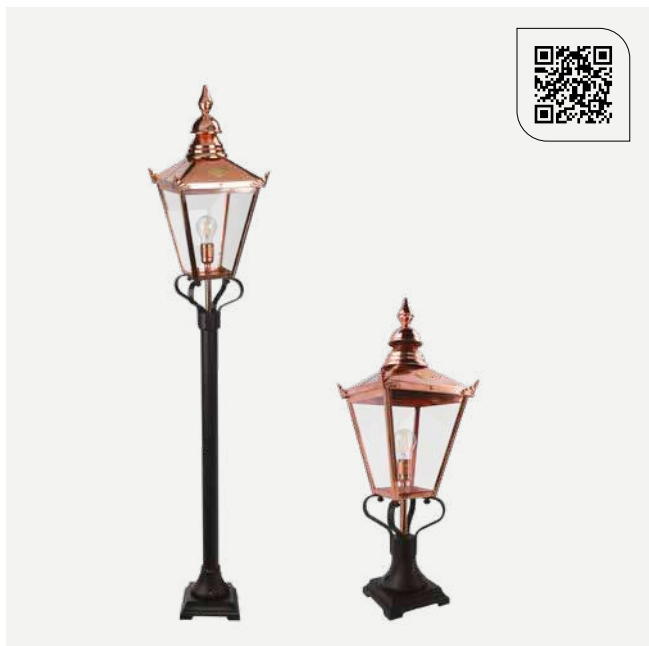

Chelsea & Chelsea Big

Colour:

 Copper

Product Eco-friendly.

Luminaire suitable for extreme conditions.

Fully replaceable electrical kit.

Handmade product (artisanal method).

Accessories: