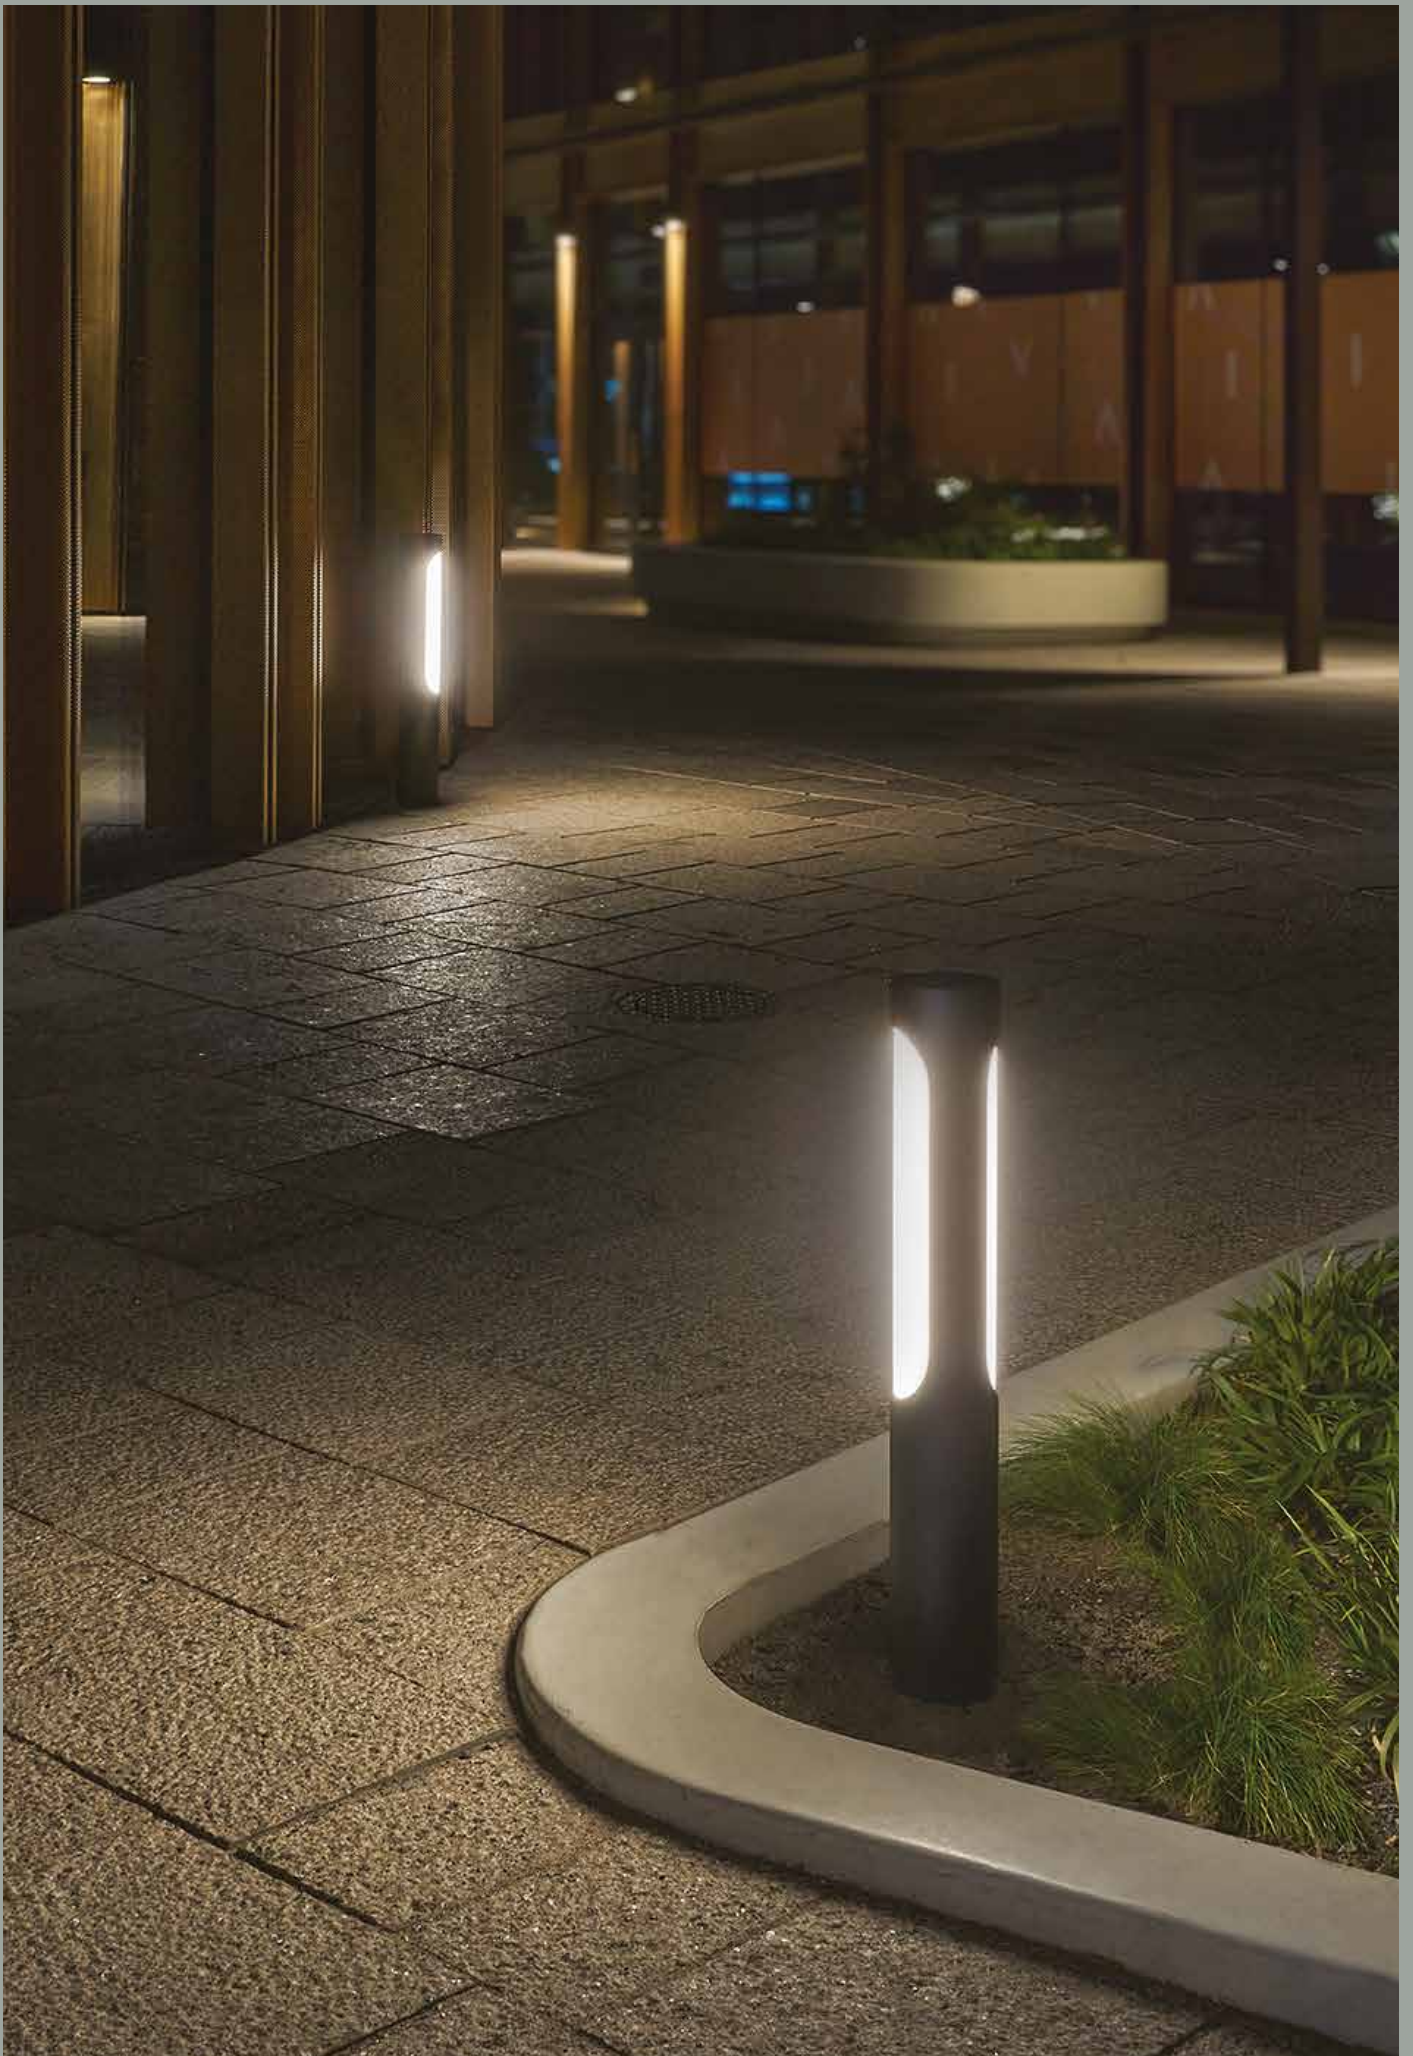

Kisa

Proven, robust, practical and at the same time suitable for illuminating the driveway is the Kisa luminaire equipped with the latest LED technology. The Kisa lamp in both bollard and pole versions utilizes a huge range of LED applications, offering several control versions and light directions. Light sources must be glare-free as this is a priority for safety and convenience. In Kisa this is ensured by the milky diffuser, giving an intense but non-glare beam of light. The luminaire is also ideal for energy-saving illumination in garden settings and walkway lighting.