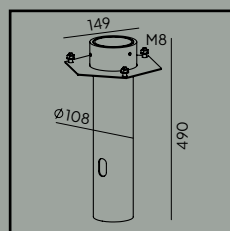

Art. 110

Ground anchor