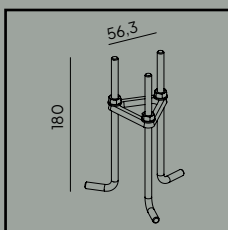

Accessories:

Art. 205

Concreting anchor

Art. 206

Anchoring support

Rena

Colour:

● Stainless Steel