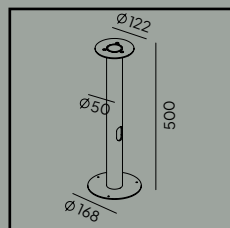

Art. 206

Anchoring support