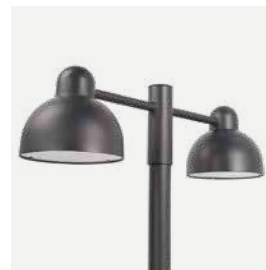

Koster Pole

Koster mounted on pole 1273, further information on pages 417 - 418.

CE	220-240V	IK10	IP65	⏚	DIM	DALI
LED	E27	Al	PC	50	60	

Colour:

- Aluminium
- Graphite

Colour temperature:

2700K* 3000K 4000K

*2700K on request only, contact your supplier.