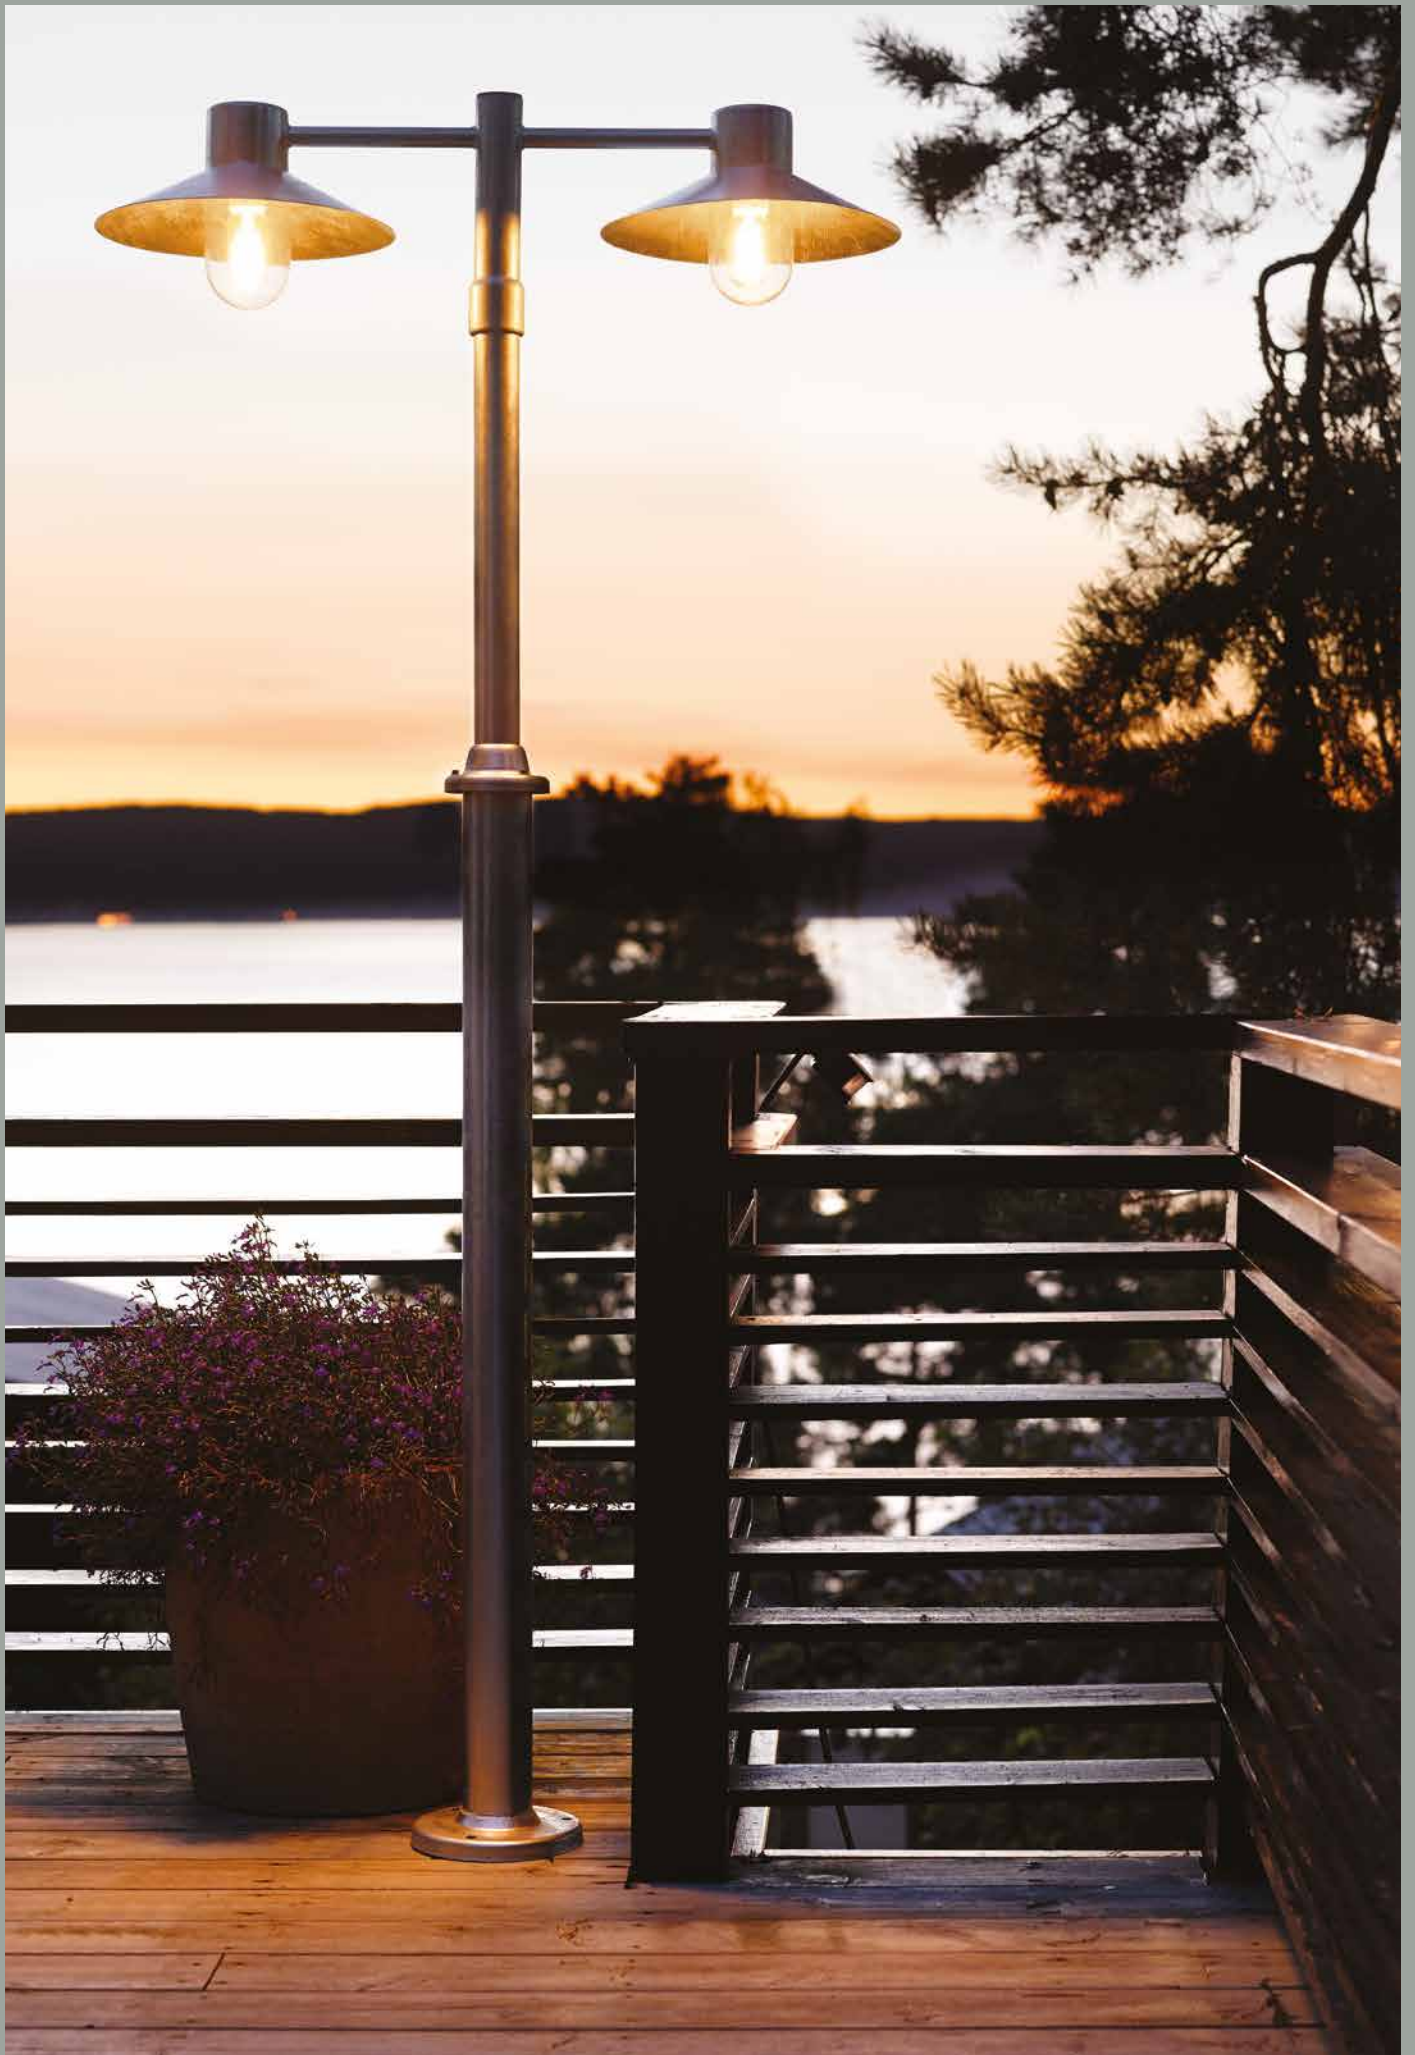

Product Eco-friendly.

Luminaire suitable for extreme conditions.

Fully replaceable electrical kit.

Accessories:

Art. 153

Mounting corner

Art. 159

Luminaire mounting distance