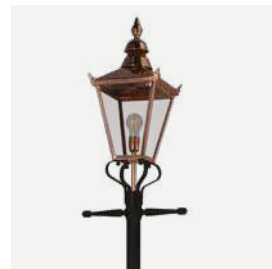

Chelsea

Colour:
 Copper

Product Eco-friendly.

Luminaire suitable for extreme conditions.

Fully replaceable electrical kit.

Handmade product (artisanal method).

Accessories:

Art. 305

Concreting anchor.

Art. 306

Ground anchor.

Art. 108

Anchoring support.