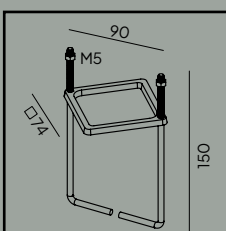

Accessories:

Art. 307

Mounting corner