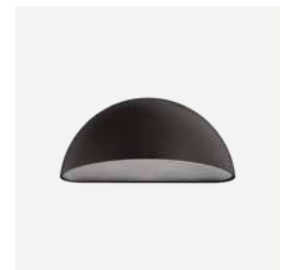

Paris

Colour:

- Black
- Copper
- Galvanized
- White