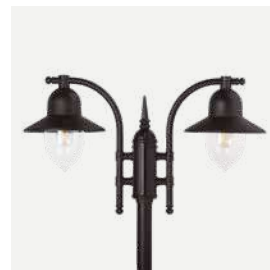

Como

Colour:

- ☒ Black
- ☐ White

Product Eco-friendly.

Luminaire suitable for extreme conditions.

Fully replaceable electrical kit.

Accessories:

Art. 108

Anchoring support.

Art. 305

Concreting anchor.

Art. 306

Ground anchor.