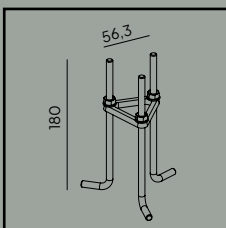

Accessories:

Art. 205

Concreting anchor.