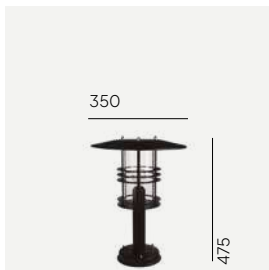

Art	Type of light source
287BL	E27
287GA	

Stockholm Big

Colour:

-  Black
-  Galvanized

Luminaire suitable for extreme conditions.

Product Eco-friendly.

Double corrosion protection (galvanising+powder coating).