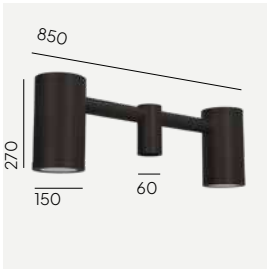

Art	Type of light source	Watt	Luminous flux	Colour temperature	L70/B50	Light control
6466AL	LED	33,9W	3229lm	3000K	> 110 000h	DALI2/ NigthDim
6466BL						
6466GR						
6467AL		33,5W	3437lm	4000K		
6467BL						
6467GR