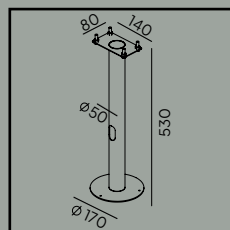

Art. 113

Anchoring support