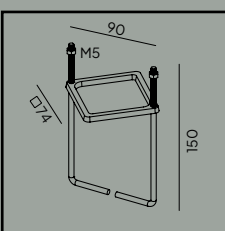

Accessories:

Art. 307

Concreting anchor.