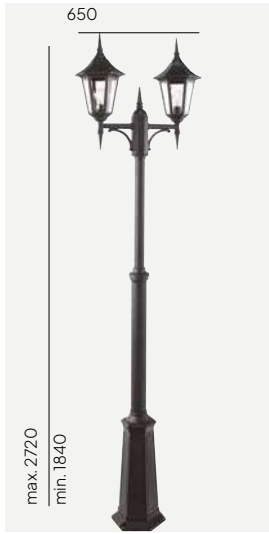

Art	Type of light source
302BL	E27
302WH