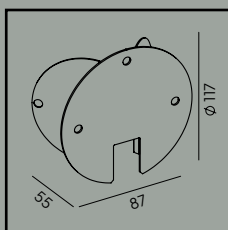

Mounting corner

Art. 159

Luminaire mounting distance

Art	Type of light source
230BL	E27
230CO	
230GA	
230WH	

Art	Type of light source
230A/BL	E27
230A/GA	
230A/WH	

Karlstad

**Colour:**

● Black