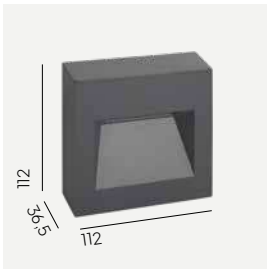

Namos

Lighting should give us a feeling of safety and comfort when moving around. Namos will be perfect for lighting stairs, steps, staircases and passageways. We recommend Namos where you need to illuminate the most important points of your property, especially if there is a difference in level. This unusual luminaire will work perfectly as a modern lighting solution for wall surfaces and guarantees even illumination of the area under the lams. It looks equally good built into the wall as well as the bollard version.