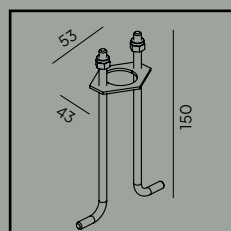

Art. 203

Concreting anchor