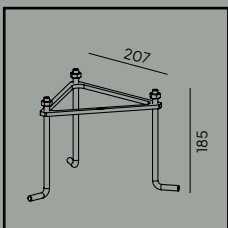

Accessories:

Art. 305

Concreting anchor.