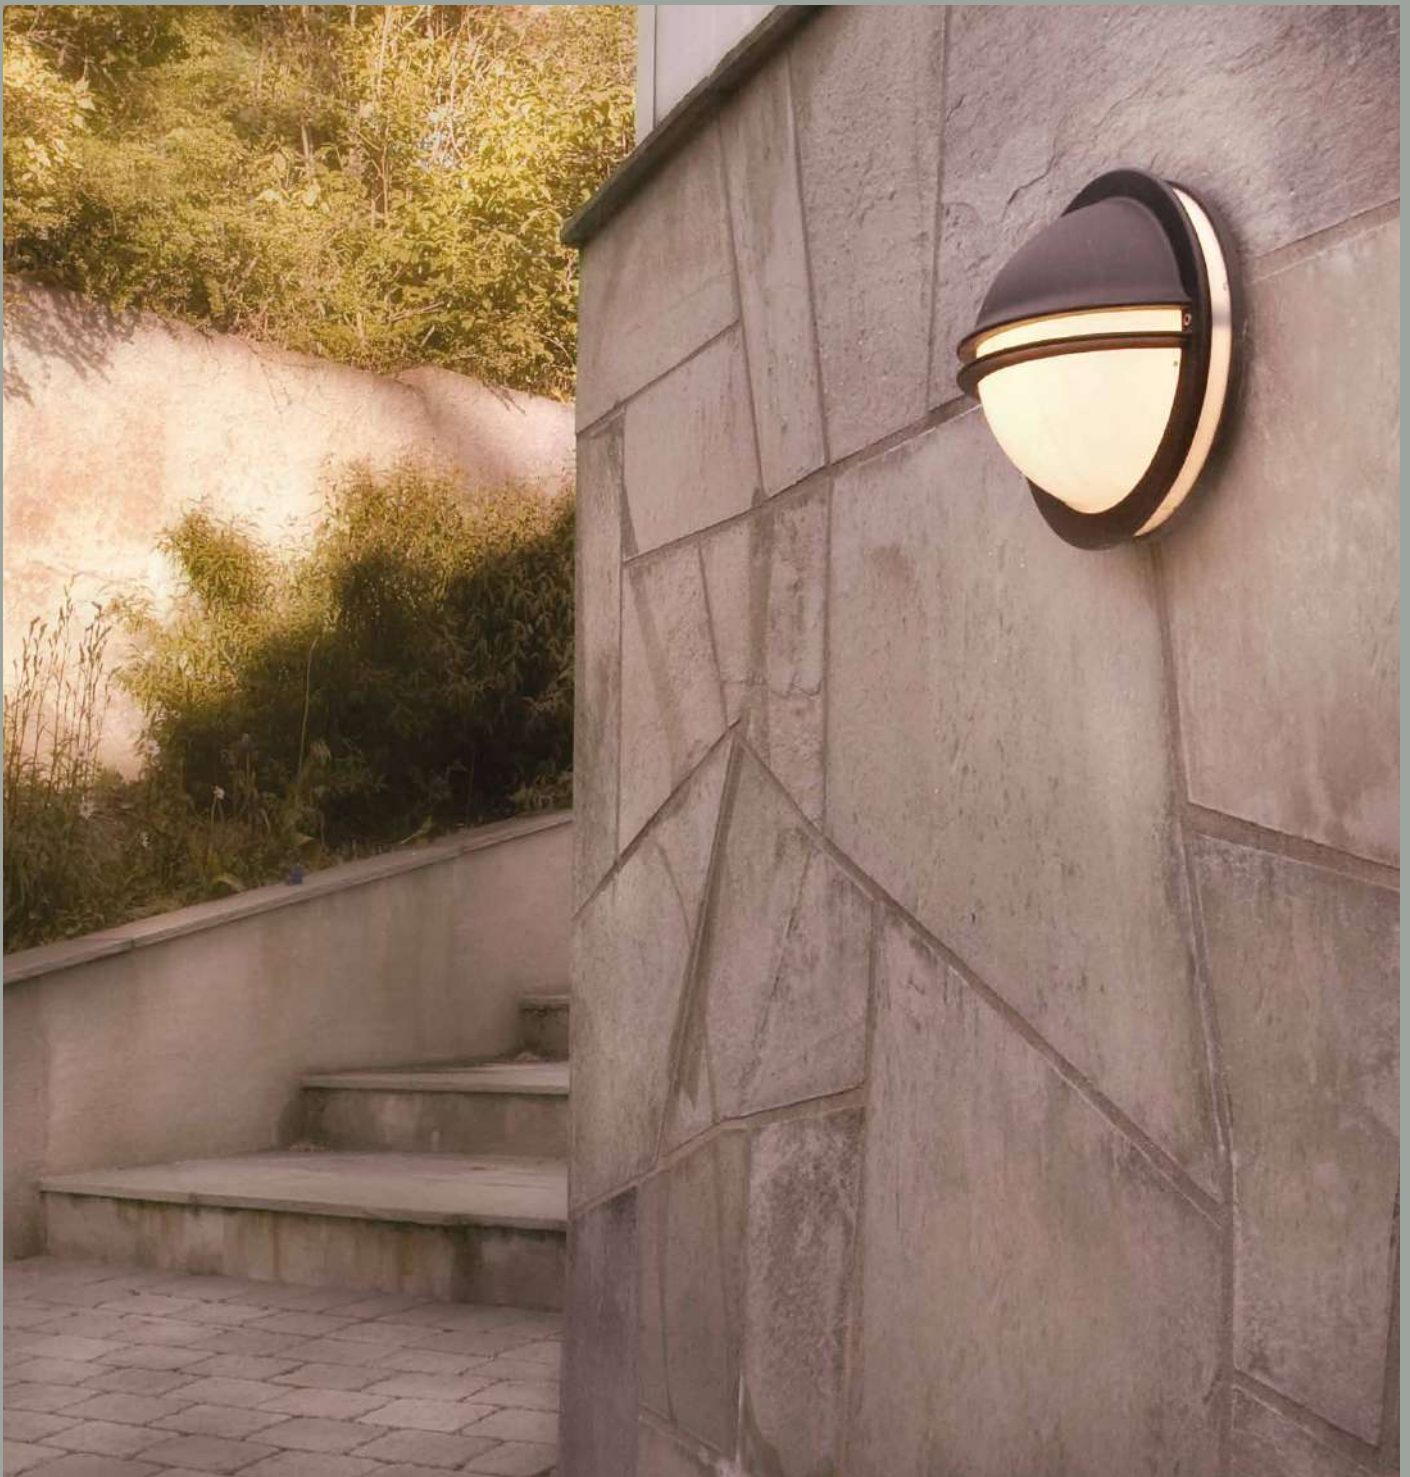

Art	Type of light source	Watt	Luminous flux	Colour temperature	L70/B50	Light control
611BL	E27	-	-	-	-	-
611WH		-	-	-	-	-
615BL	LED E27	LED max 9W	240lm	2700K	25 000h	Dimmable
615WH						
617BL	LED	8W	185lm	3000K	50 000h	
617WH						
618BL	LED	10W	-	3000K	50 000h	-
618WH