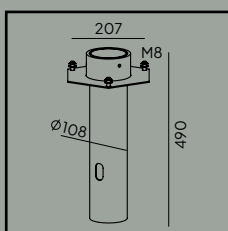

- Black
- White

Product Eco-friendly.

Luminaire suitable for extreme conditions.

Fully replaceable electrical kit.

Accessories:

Art. 108

Anchoring support.

Art. 305