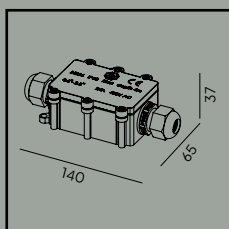

Wide range of light direction adjustment.

Accessories:

Art. 145

Hermetic IP68 box with 3 lines

Nordland

Colour:

- Aluminium
- White
- Graphite

Colour temperature: