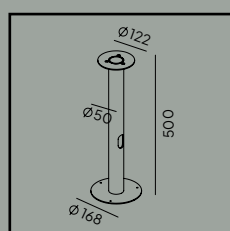

Luminaire suitable for extreme conditions.

Double corrosion protection (galvanising+powder coating).

Accessories:

Art. 205

Concreting anchor

Art. 206

Anchoring support

Art	Type of light source	Watt	Luminous flux	Colour temperature	L70/B50	Light control
296BL	E27	-	-	-	-	-
296GA						
296GR						
1483BL	LED E27	5,9W	252lm	2700K	25 000h	Dimmable
1483GA						
1483GR						
1482BL	LED	8,5W	292lm	3000K	> 50 000h	
1482GA						
1482GR						
5022BL			310lm	4000K		
5022GA						
5022GR						