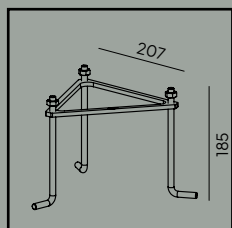

Accessories:

Art. 305

Concreting anchor.