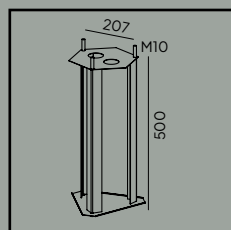

Art. 306

Ground anchor.