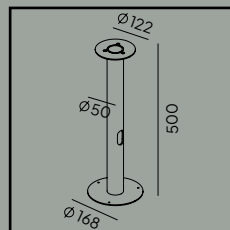

Art. 206

Anchoring support