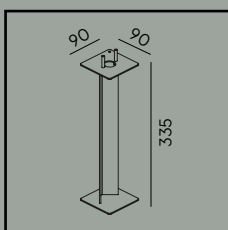

Product Eco-friendly.

Accessories:

Art. 204

Ground anchor.

Art. 203

Concreting anchor.

Art	Type of light source	Watt	Luminous flux	Colour temperature	L70/B50	Light control
1566BL	LED	4W	330 lm	3000K	>50 000h	Dimmable
1566GA						
1566GR			345 lm	4000K		
1567BL						
1567GA						
1567GR						