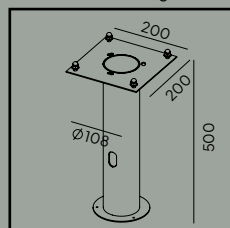

Product Eco-friendly.

Accessories:

Art. 116

Concreting anchor
For 2160 & 2360 height

Art. 117

Anchoring support
For 2160 & 2360 height.

Art. 3091

Concreting anchor