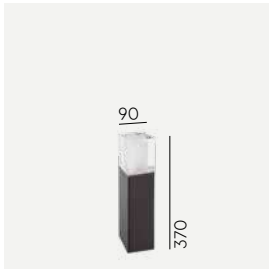

Product Eco-friendly.

Accessories:

Art. 204

Ground anchor.

Art. 203

Concreting anchor.

Art	Type of light source	Watt	Luminous flux	Colour temperature	L70/B50	Light control
1566BL	LED	4W	330 lm	3000K	>50 000h	Dimmable
1566GA						
1566GR			345 lm	4000K		
1567BL						
1567GA						
1567GR						