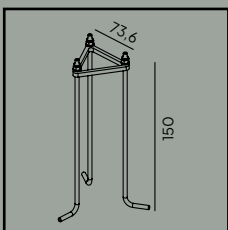

Accessories:

Art. 208

Concreting anchor.